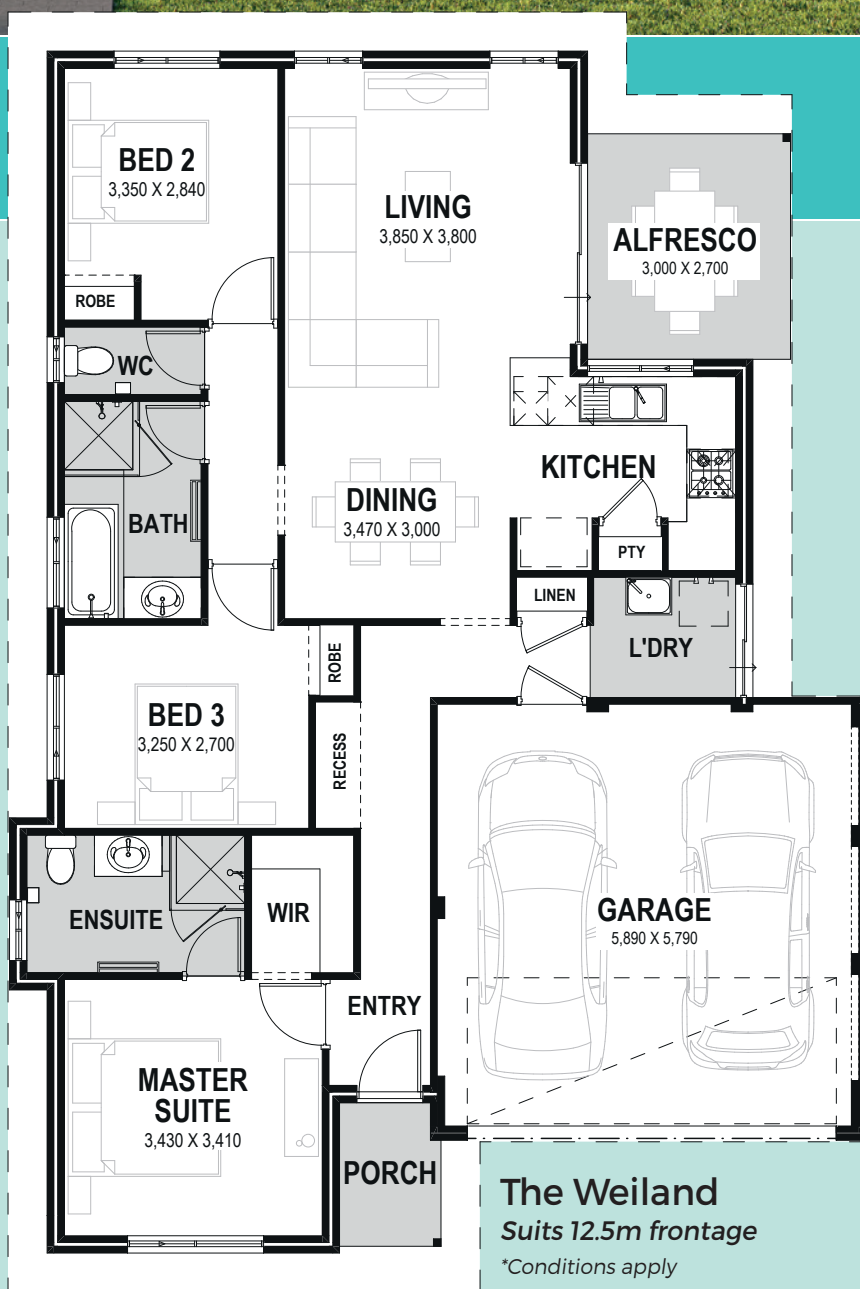

**SITE WORKS
INCLUDED
IN THE PRICE**

**Picture for illustrative purposes only*

FOUNDATION SERIES HOMES INCLUDE:

- ✓ Site Works* Includes Soakwells and Crossover
- ✓ Painting Including Internal Walls
- ✓ Ducted Reverse Cycle Air Conditioning
- ✓ Large Format Tiles to Living Areas
- ✓ Carpets with Underlay to all Bedrooms
- ✓ Window Treatments
- ✓ 20mm Benchtops to the Kitchen (100% Silica Free)

The Weiland
Suits 12.5m frontage
**Conditions apply*