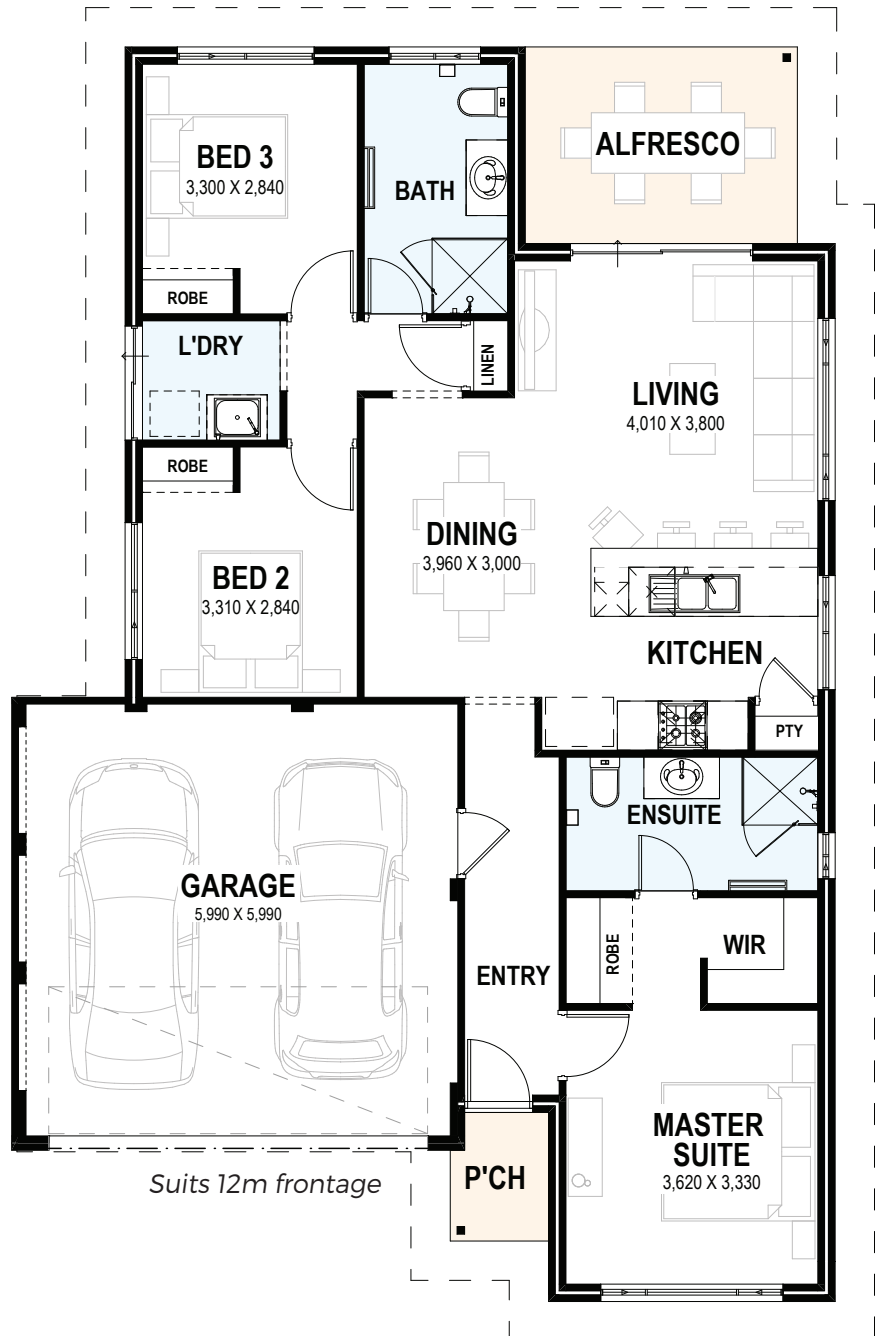

3 Bed | 2 Bath | Alfresco | 2 Car Garage

Progress Watcher™

25 Year Structural Guarantee

Exclusive Interior Design Service

More information on the website

Suits 12m frontage

WHY CHOOSE THE SOLUTION MKIII SERIES?

The Solution MKIII Series is constructed to meet rigorous standards, guaranteeing that all supplementary options integrate smoothly without sacrificing quality. It offers a cost-effective entry point, allowing you to select from various features and incorporate the additional elements that are most important to you while staying within your budget.