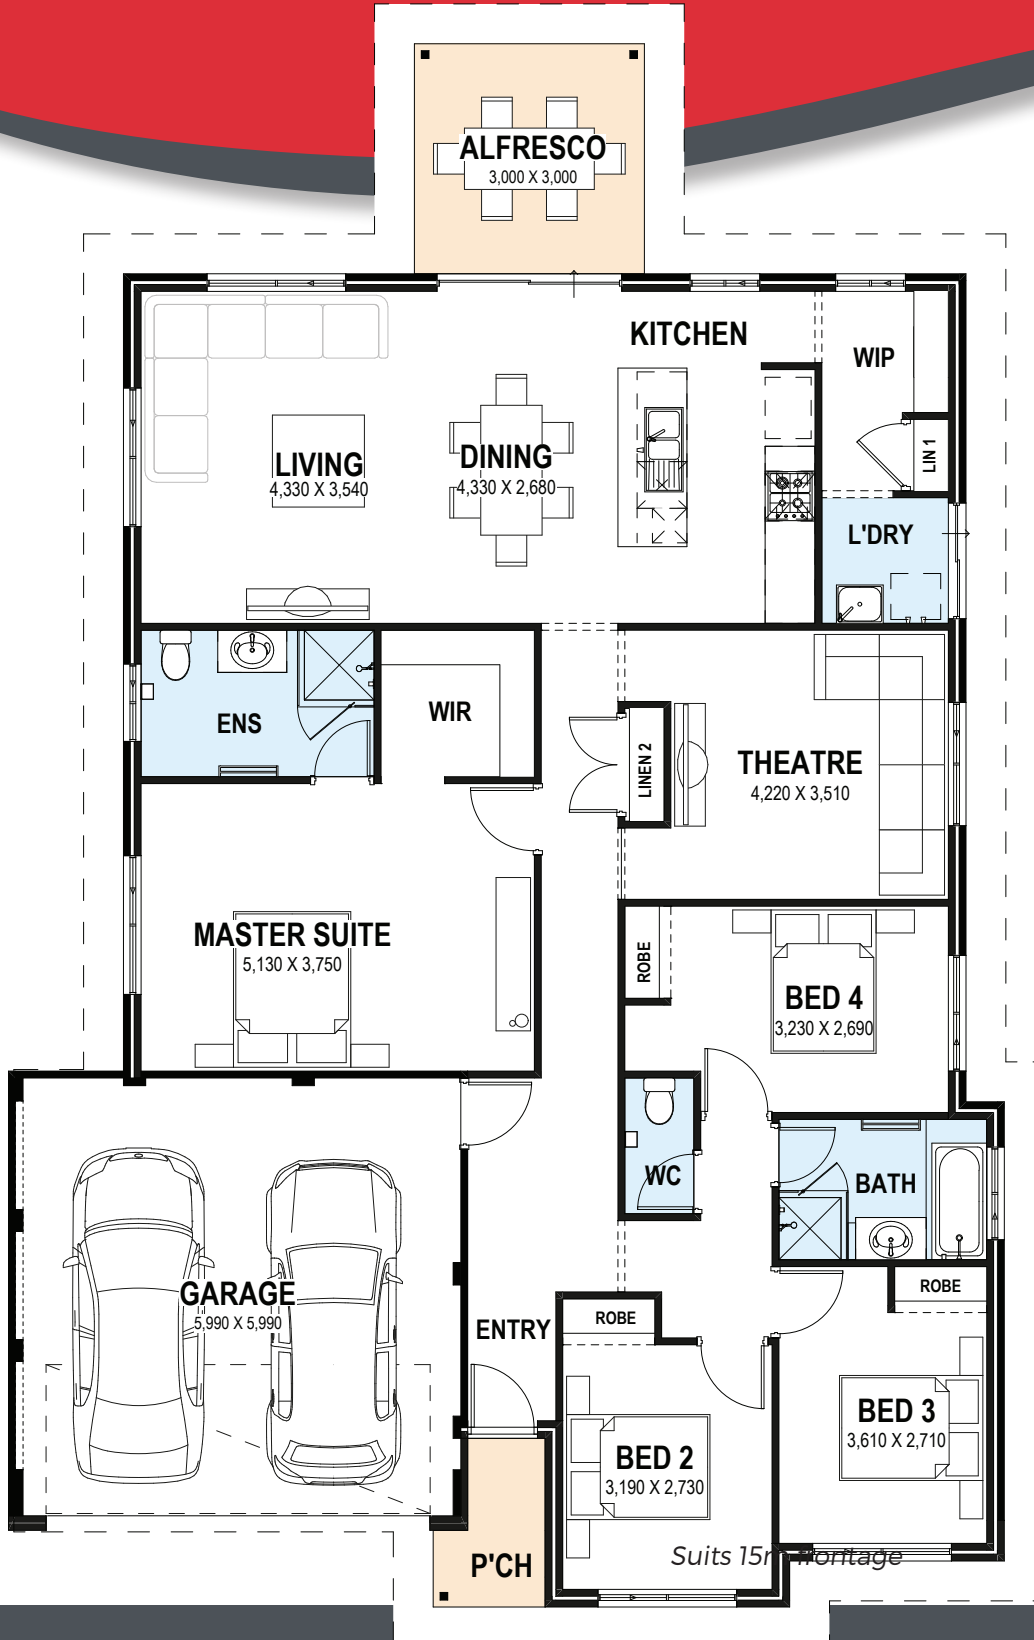

# SOLUTION SERIES

## The Van Zant

4 Bed | 2 Bath | Theatre Room | Alfresco