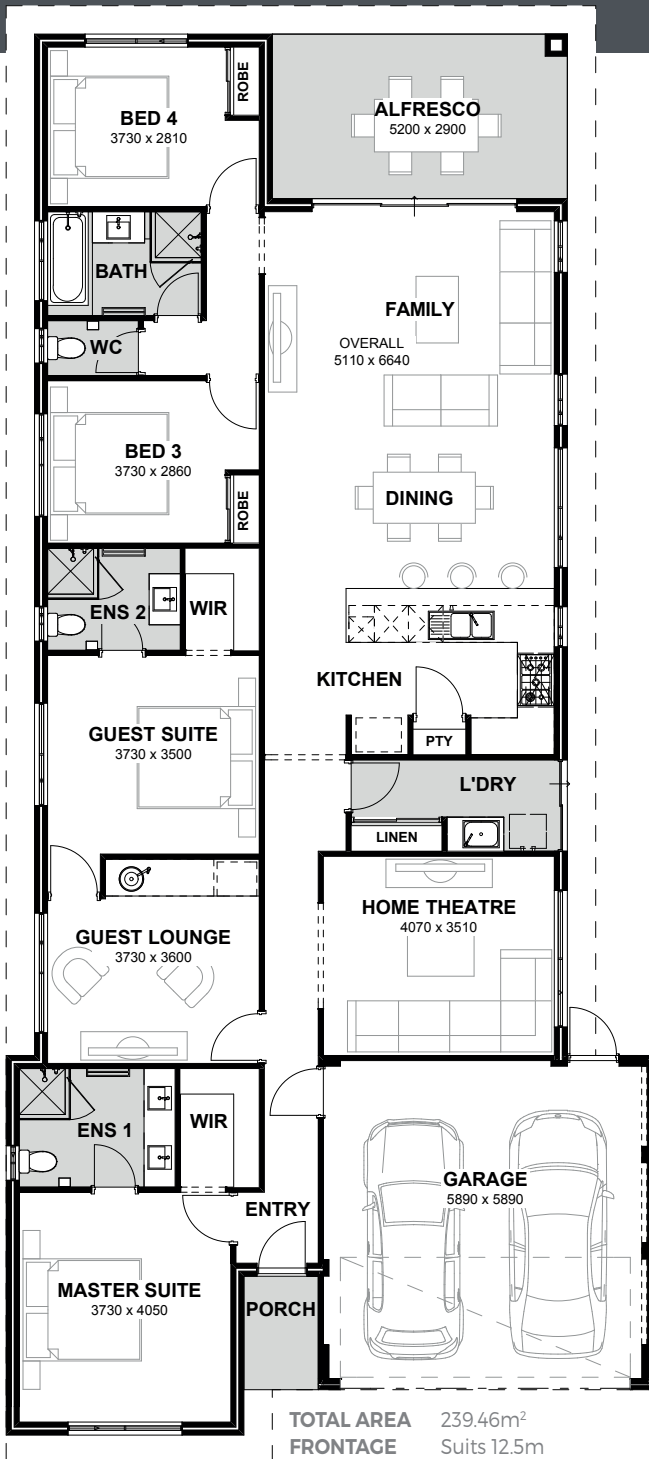

|↔| 12.5

The Unity presents a sophisticated and versatile living space, featuring four bedrooms and three bathrooms that cater to both comfort and functionality. In addition to the main living areas, this home includes a thoughtfully designed guest suite, offering a private retreat for visitors or extended family members. The guest suite is meticulously crafted to provide a seamless blend of comfort and convenience, with a dedicated guest lounge and a well-equipped kitchenette area, ensuring that guests feel welcomed and at home during their stay.

The large laundry room in The Unity is designed to enhance the efficiency of daily household tasks, providing ample space for storage, laundry appliances, and organisational features. With a focus on practicality and convenience, this laundry room is equipped to handle the demands of modern living, making chores a breeze and optimising the functionality of the home.