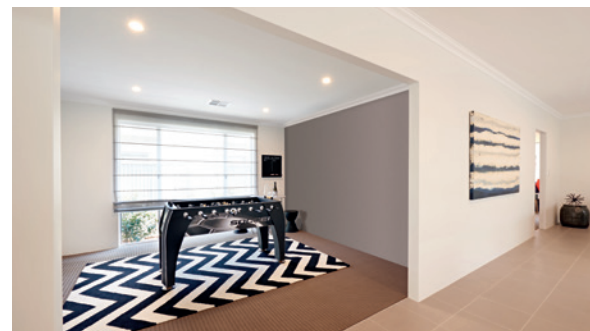

9263 4450 | endeavourhomes.com.au

Images for illustration purposes only

ENDEAVOUR HOMES
Builders of Quality