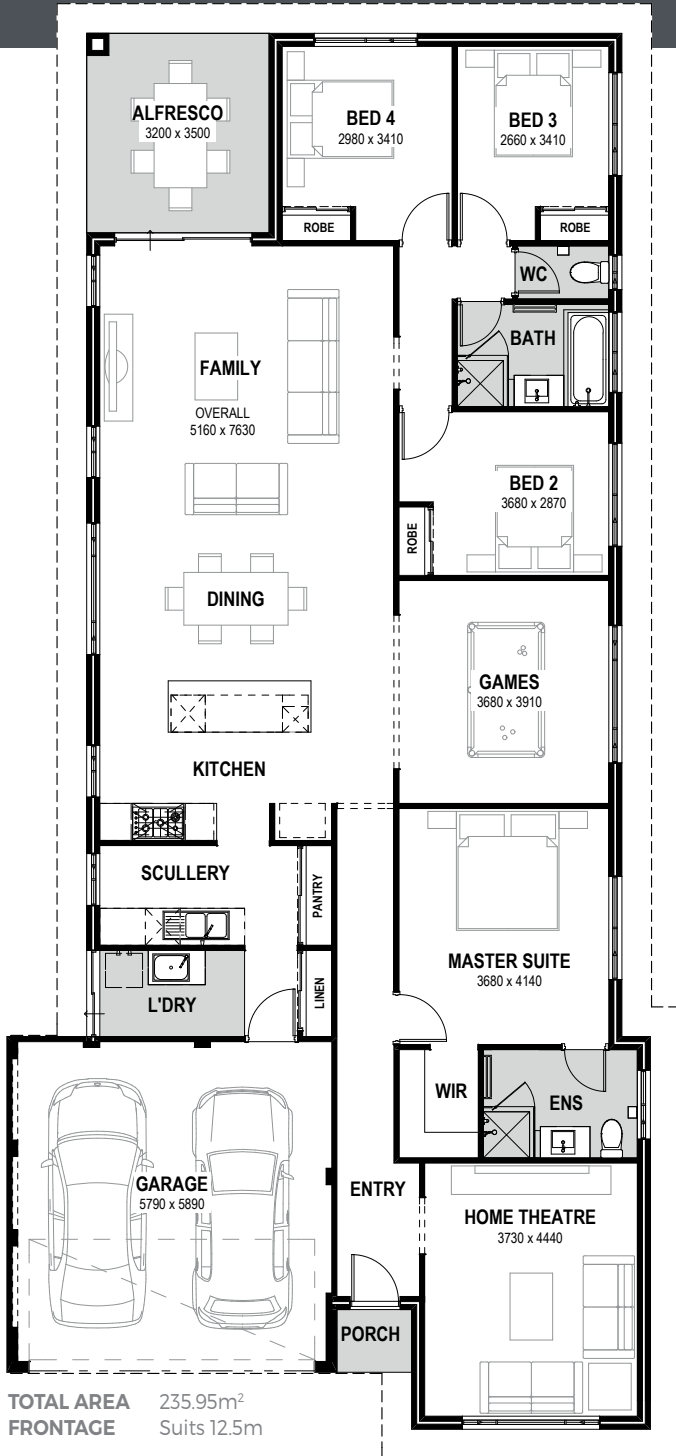

THE TORQUAY

4

2

2

12.5

Introducing the Torquay, an exquisite four-bedroom, two-bathroom home design that exudes elegance and functionality. The heart of this home is its chef-inspired kitchen, meticulously crafted to meet the needs of culinary enthusiasts and aspiring chefs alike. Featuring high-end appliances, ample counter space, and premium finishes, this kitchen is a culinary haven where creativity and convenience converge seamlessly.

In addition to its culinary delights, the Torquay offers a harmonious blend of entertainment and relaxation with the inclusion of a home theatre and games room. These versatile spaces cater to the diverse needs of a modern family, providing opportunities for both leisurely movie nights and lively game sessions. The practical dual-use zones ensure that every member of the family can find their own sanctuary within the home, fostering a sense of togetherness and individuality.

The master suite of the Torquay is a luxurious retreat, featuring a private ensuite bathroom and a spacious walk-in wardrobe. Designed for comfort and tranquility, this sanctuary offers a peaceful escape from the hustle and bustle of daily life. The additional bedrooms are thoughtfully designed to accommodate family members or guests, each offering a serene and inviting atmosphere.