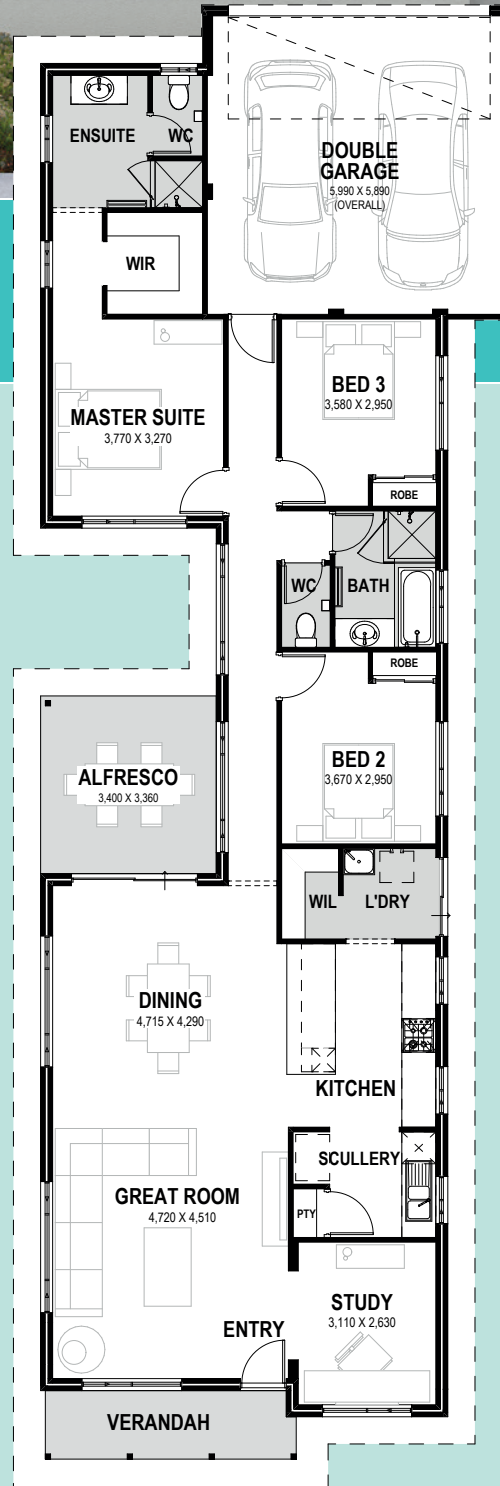

**SITE WORKS
INCLUDED
IN THE PRICE**

**Picture for illustrative purposes only*

FOUNDATION SERIES HOMES INCLUDE:

- ✓ Site Works* Includes Soakwells and Crossover
- ✓ Painting Including Internal Walls
- ✓ Ducted Reverse Cycle Air Conditioning
- ✓ Large Format Tiles to Living Areas
- ✓ Carpets with Underlay to all Bedrooms
- ✓ Window Treatments
- ✓ 20mm Stone Benchtops to the Kitchen

The Tyler
Suits 10.5m
frontage

**Conditions apply*