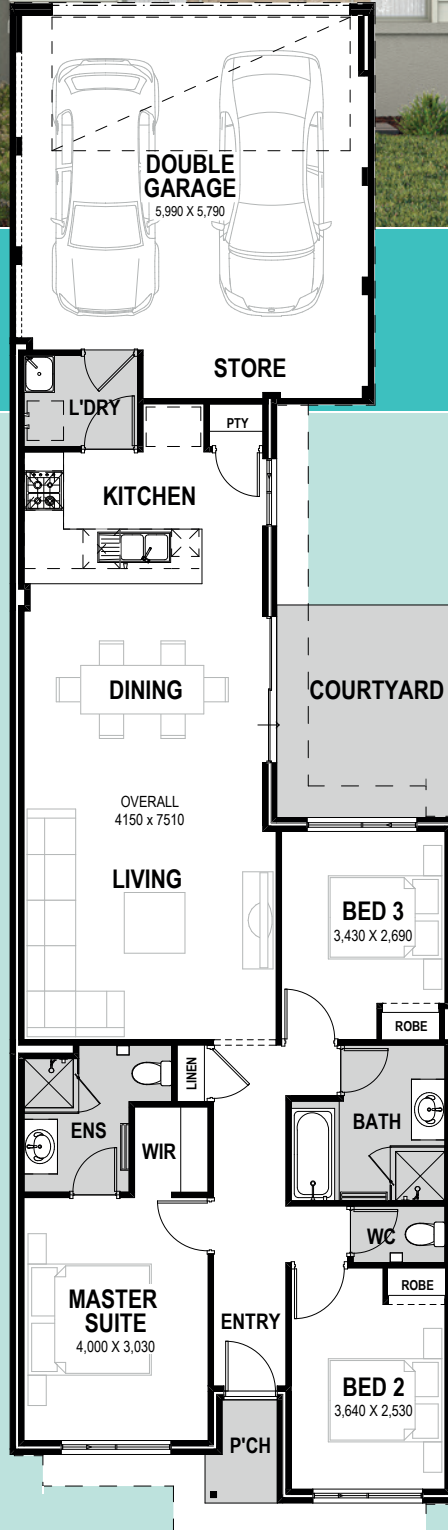

**SITE WORKS
INCLUDED
IN THE PRICE**

*Picture for illustrative purposes only

FOUNDATION SERIES HOMES INCLUDE:

- ✓ Site Works* Includes Soakwells and Crossover
- ✓ Painting Including Internal Walls
- ✓ Ducted Reverse Cycle Air Conditioning
- ✓ Large Format Tiles to Living Areas
- ✓ Carpets with Underlay to all Bedrooms
- ✓ Window Treatments
- ✓ 20mm Benchtops to the Kitchen (100% Silica Free)

The Staley
Suits 7.5m frontage
*Conditions apply