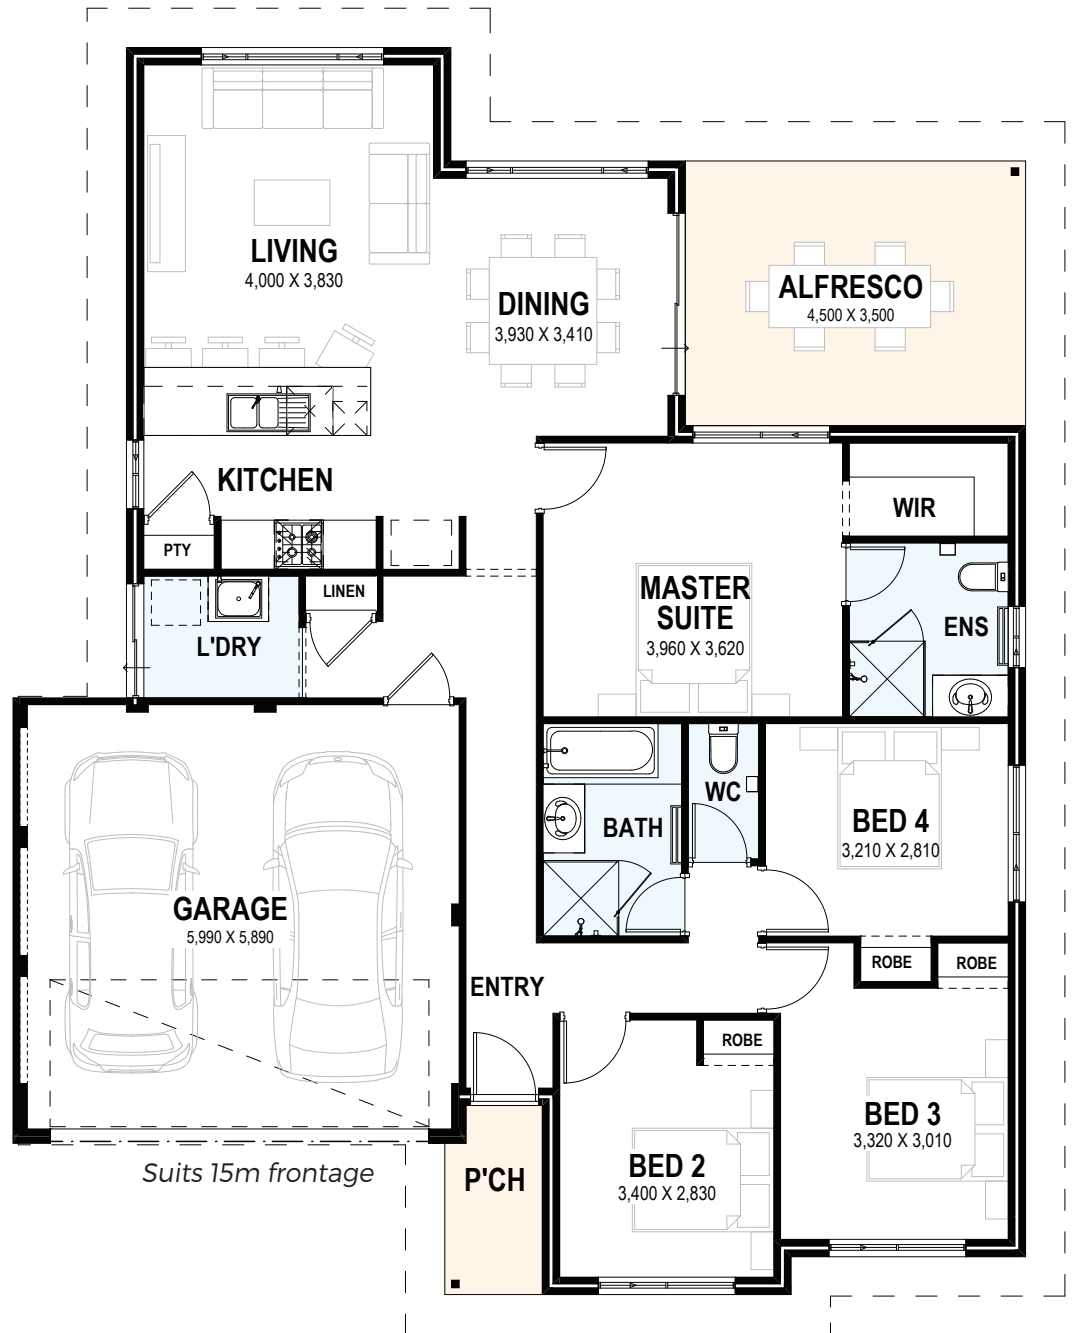

4 Bed | 2 Bath | Alfresco | 2 Car Garage

Progress Watcher™

25 Year Structural Guarantee

Exclusive Interior Design Service

More information on the website

**WHY CHOOSE THE SOLUTION MKIII SERIES?**

The Solution MKIII Series is constructed to meet rigorous standards, guaranteeing that all supplementary options integrate smoothly without sacrificing quality. It offers a cost-effective entry point, allowing you to select from various features and incorporate the additional elements that are most important to you while staying within your budget.