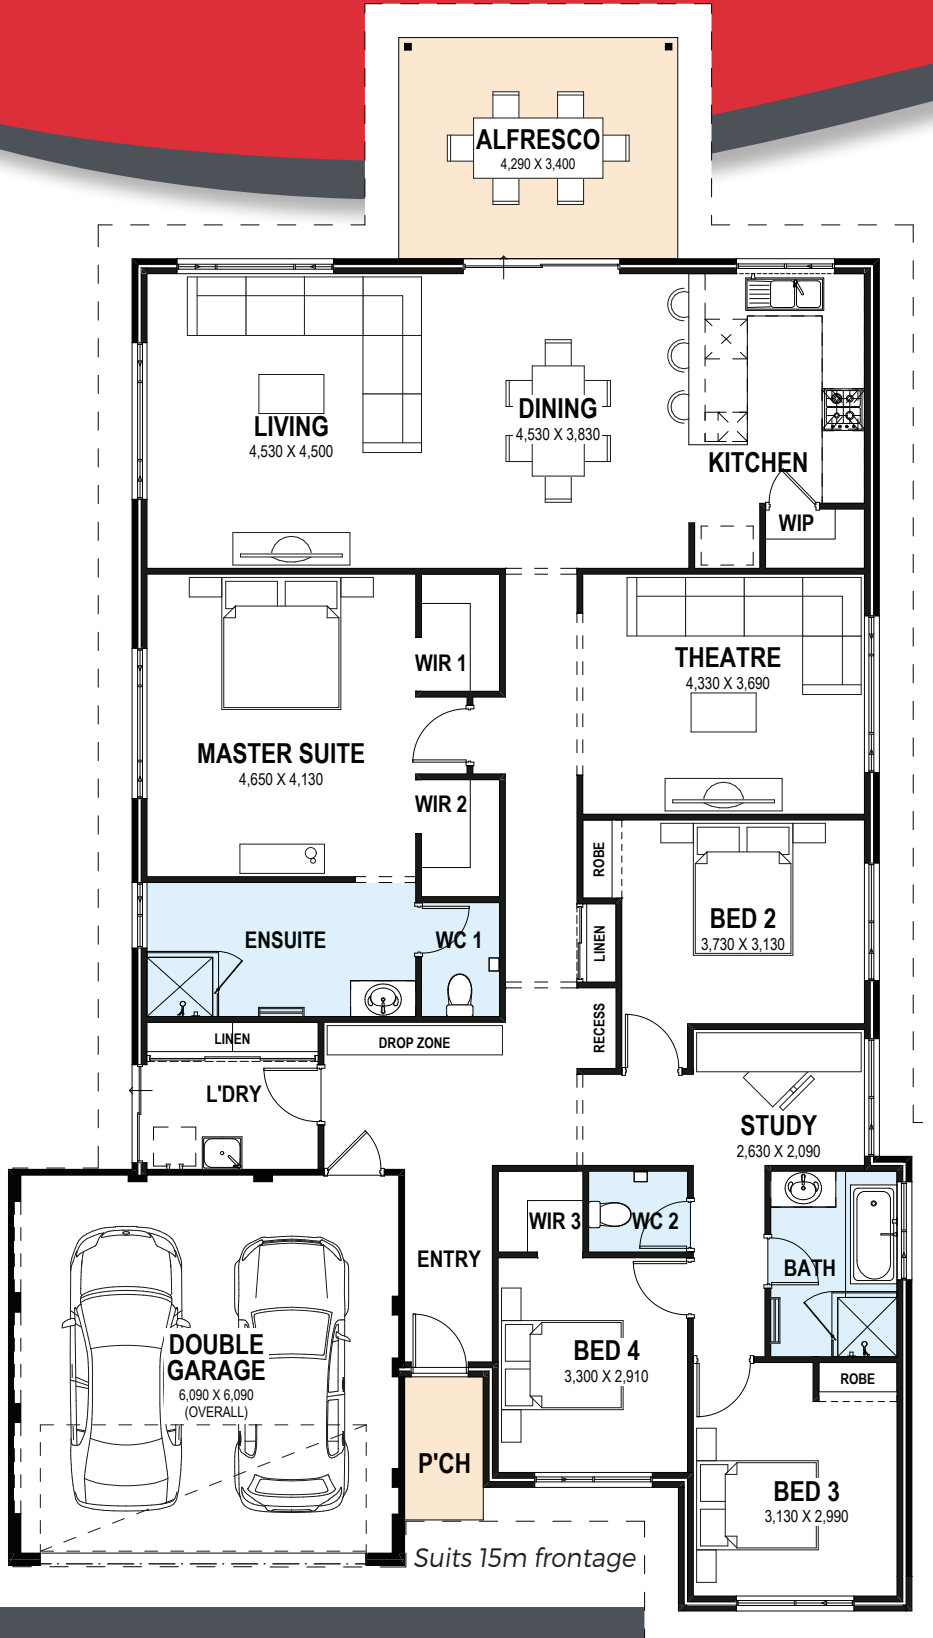

SOLUTION SERIES

The Quattro

4 Bed | 2 Bath | Theatre Room | Alfresco

WHY CHOOSE THE SOLUTION SERIES?

The Solution Series is constructed to meet rigorous standards, guaranteeing that all supplementary options integrate smoothly without sacrificing quality. It offers a cost-effective entry point, allowing you to select from various features and incorporate the additional elements that are most important to you while staying within your budget.