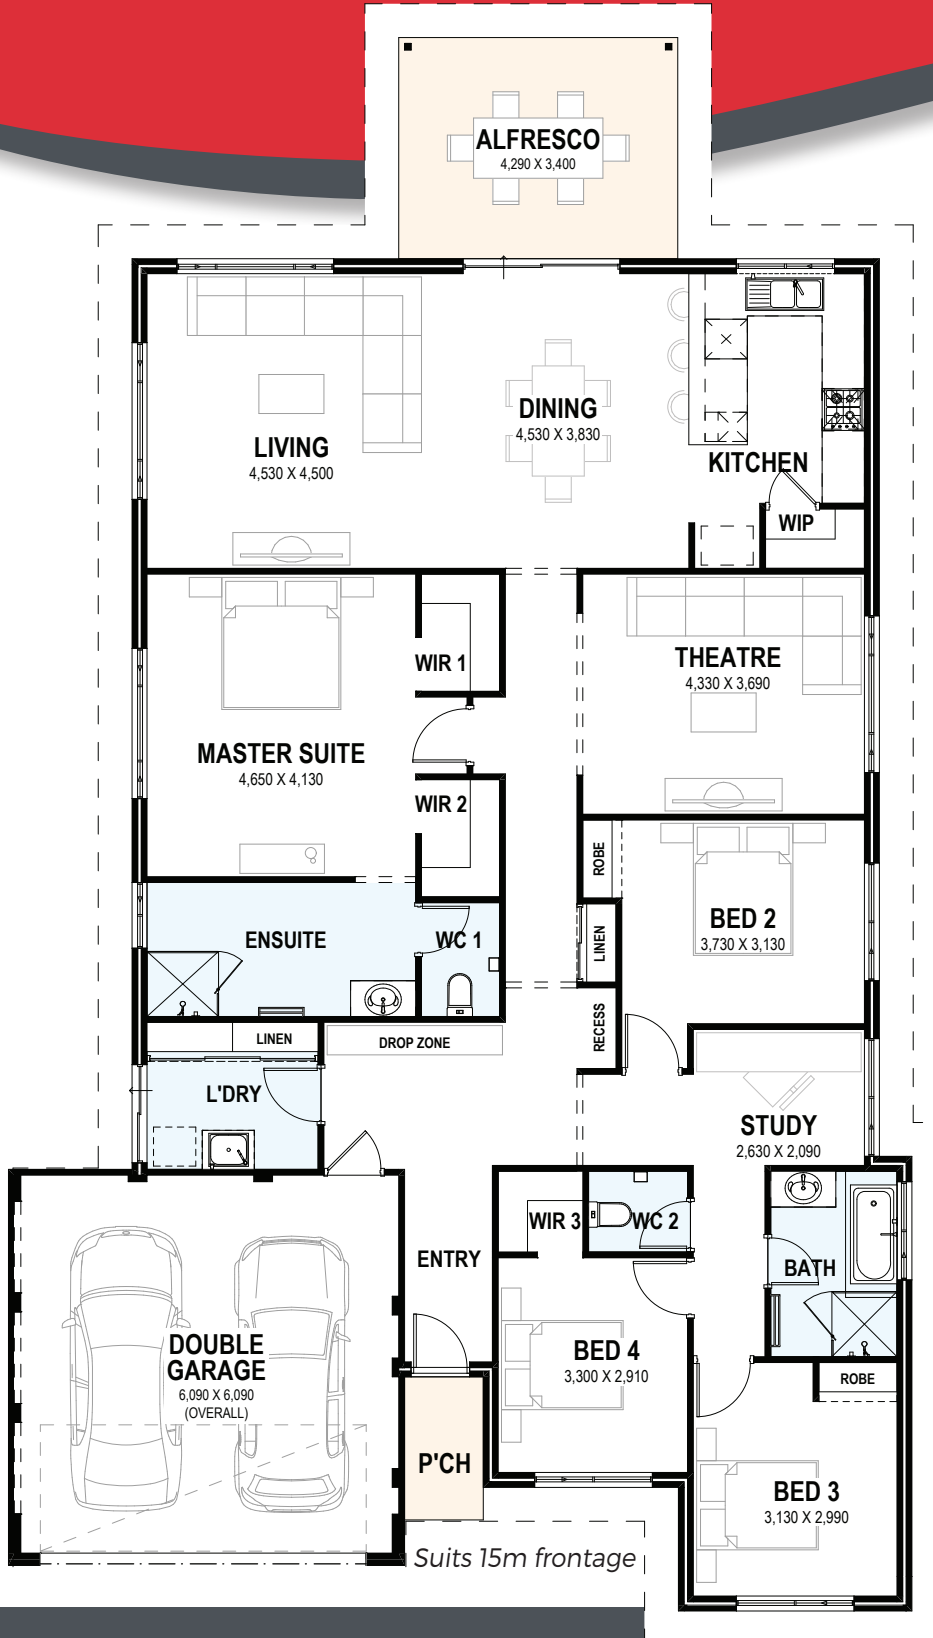

SOLUTION SERIES

The Quatro

4 Bed | 2 Bath | Theatre Room | Alfresco

WHY CHOOSE THE SOLUTION SERIES?

The Solution Series is constructed to meet rigorous standards, guaranteeing that all supplementary options integrate smoothly without sacrificing quality. It offers a cost-effective entry point, allowing you to select from various features and incorporate the additional elements that are most important to you while staying within your budget.