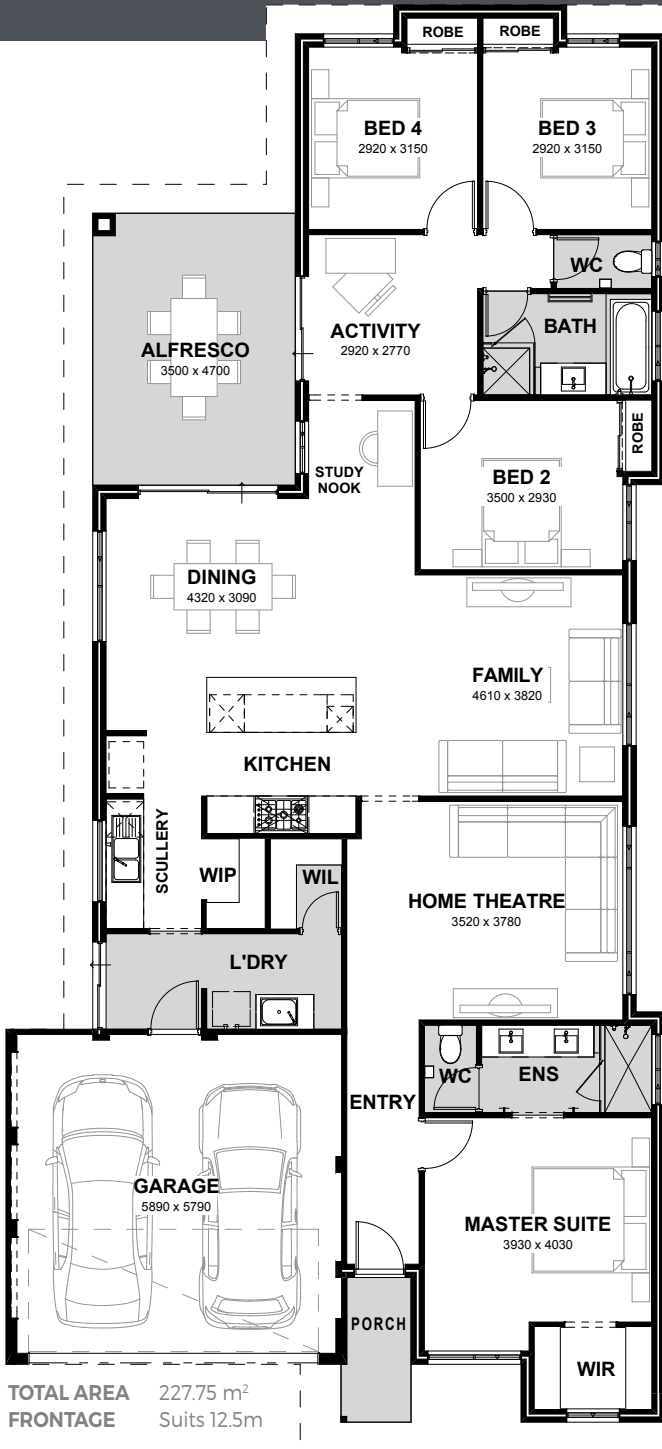

THE MOSSVALE

12.5

The Mossvale epitomises spacious family living with its four bedrooms and two bathrooms. This meticulously crafted residence seamlessly blends functionality with style, offering a harmonious balance of comfort and sophistication. The thoughtful design of the Mossvale ensures that every aspect of family life is catered to, providing a sanctuary where memories are made and cherished.

The inclusion of a home theatre, activity room, and study nook further enhances the appeal of the Mossvale, offering a range of spaces to accommodate various activities and interests. The home theatre provides a dedicated area for entertainment, perfect for movie nights or relaxing with loved ones. Meanwhile, the activity room serves as a versatile space for play and creativity, allowing children and adults alike to engage in hobbies and leisure pursuits. The study nook offers a quiet retreat for work or study, promoting productivity and focus within the comfort of your own home.

Beyond its functional amenities, the Mossvale exudes a sense of warmth and hospitality, creating an inviting atmosphere for family gatherings and everyday living. Each bedroom is thoughtfully designed to provide privacy and comfort, ensuring that every member of the family has their own personal space to retreat to.