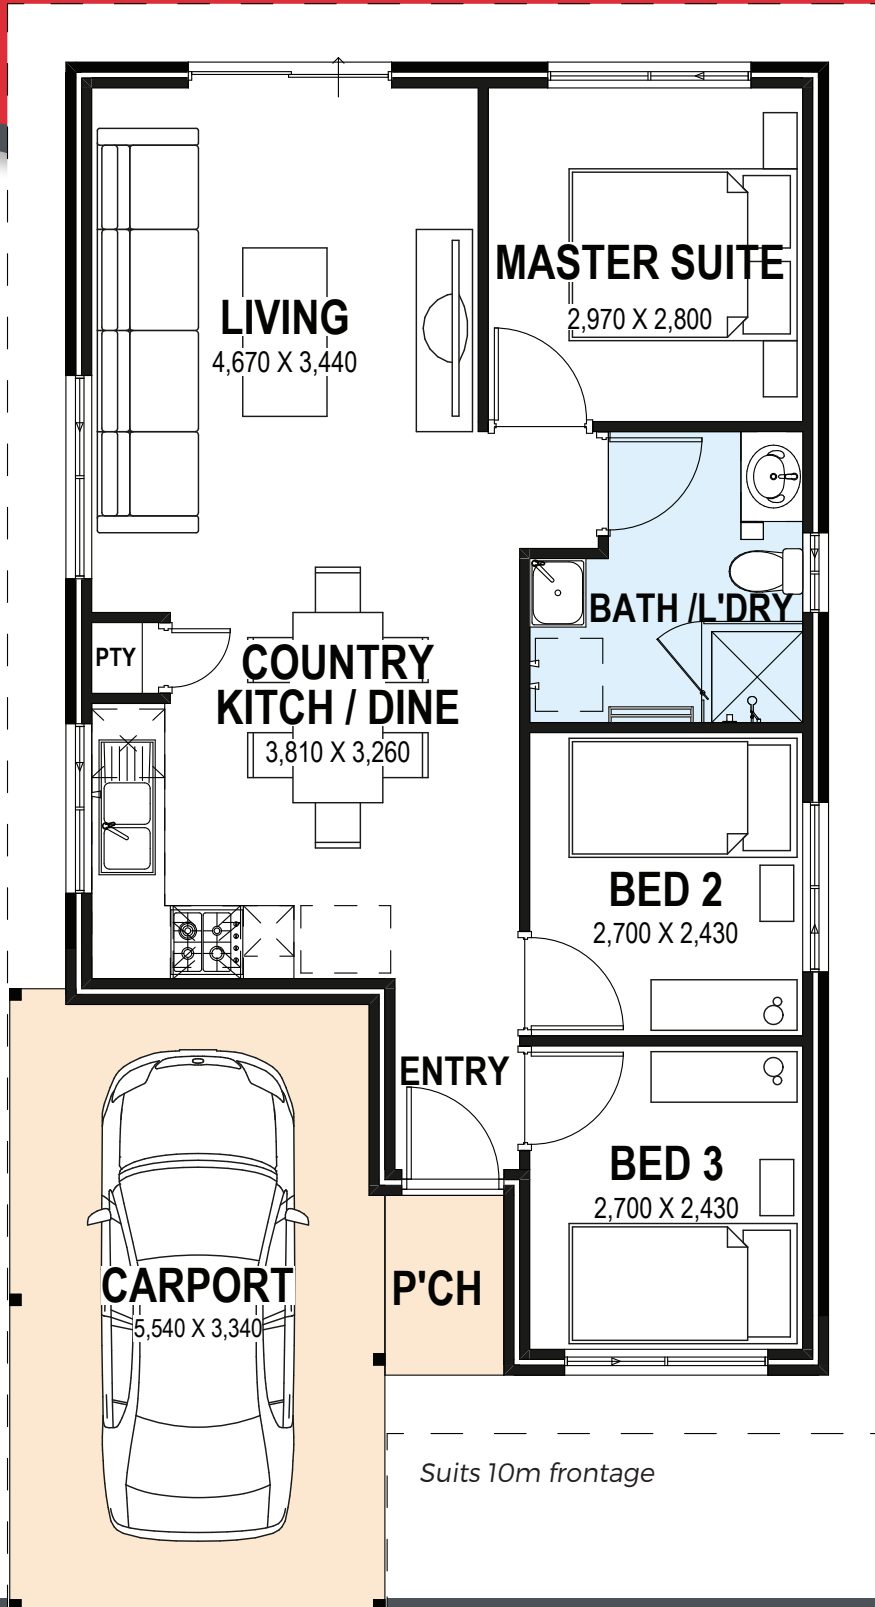

SOLUTION SERIES

The Morrison

3 Bedroom | Country Kitchen/Dining

Suits 10m frontage

WHY CHOOSE THE SOLUTION SERIES?

The Solution Series is constructed to meet rigorous standards, guaranteeing that all supplementary options integrate smoothly without sacrificing quality. It offers a cost-effective entry point, allowing you to select from various features and incorporate the additional elements that are most important to you while staying within your budget.