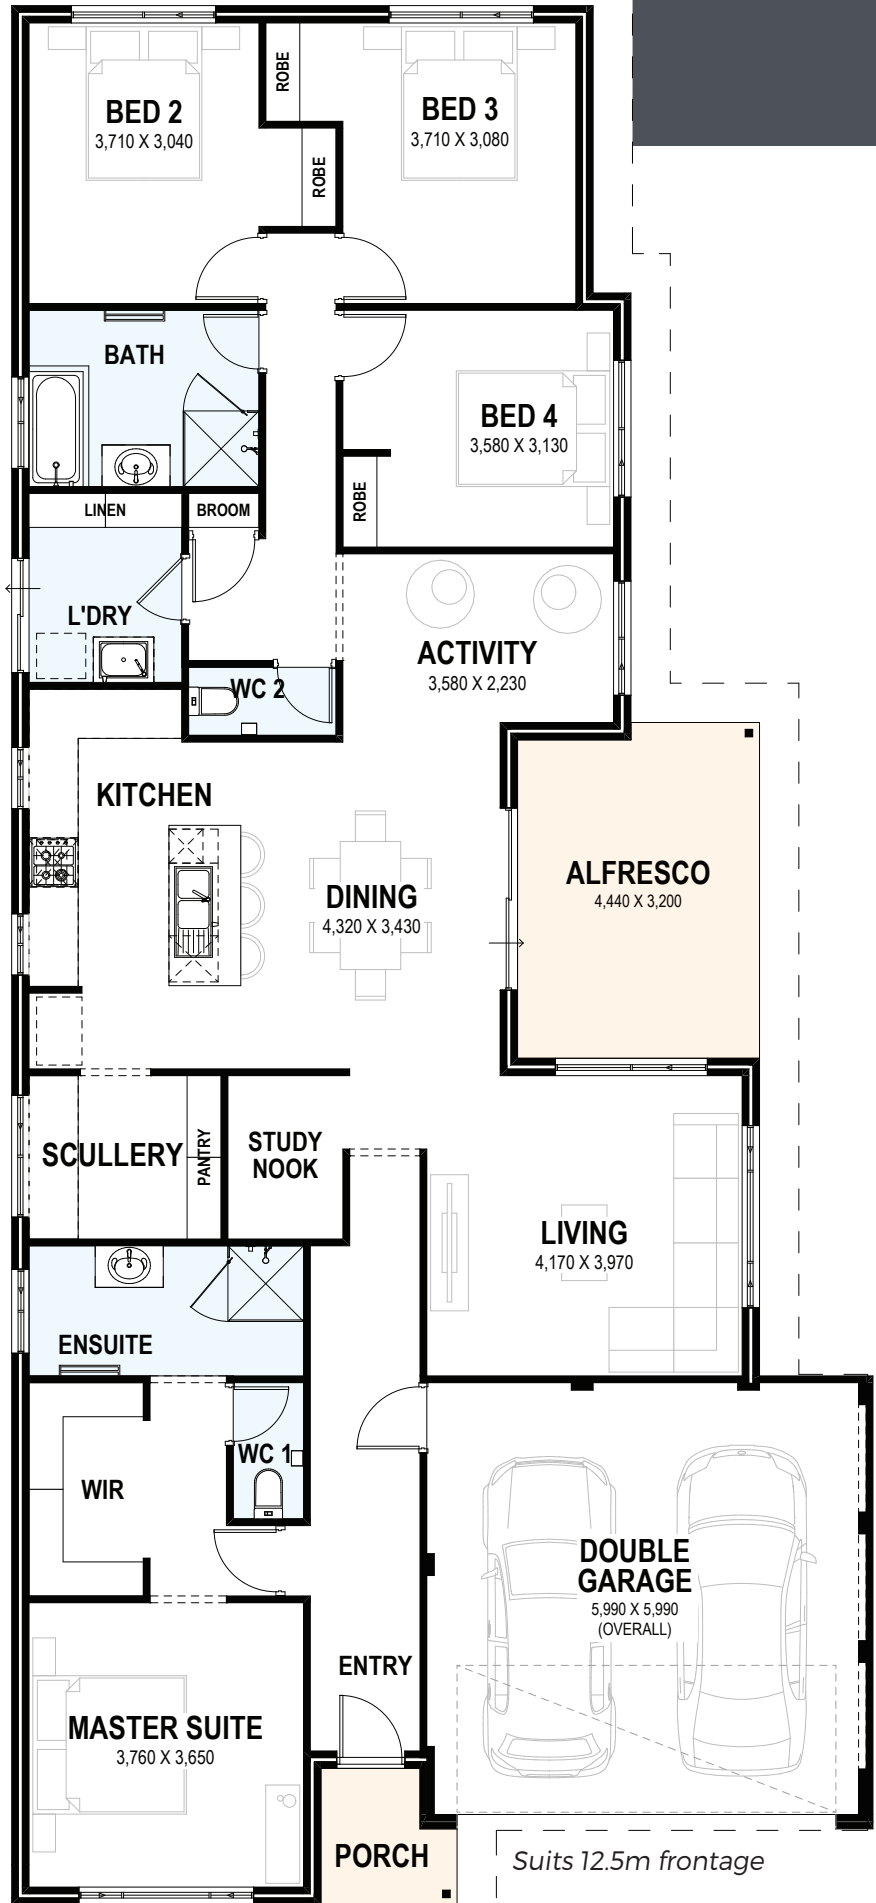

THE LENNOX

SOLUTION MKIII SERIES

4 Bed | 2 Bath
Activity | Scullery

WHY CHOOSE THE SOLUTION MKIII SERIES?

The Solution MKIII Series is constructed to meet rigorous standards, guaranteeing that all supplementary options integrate smoothly without sacrificing quality. It offers a cost-effective entry point, allowing you to select from various features and incorporate the additional elements that are most important to you while staying within your budget.

Progress Watcher™

25 Year Structural Guarantee

Exclusive Interior Design Service

More information on the website

(08) 9263 4450
endeavourhomes.com.au

ENDEAVOUR
HOMES
Builders of Quality