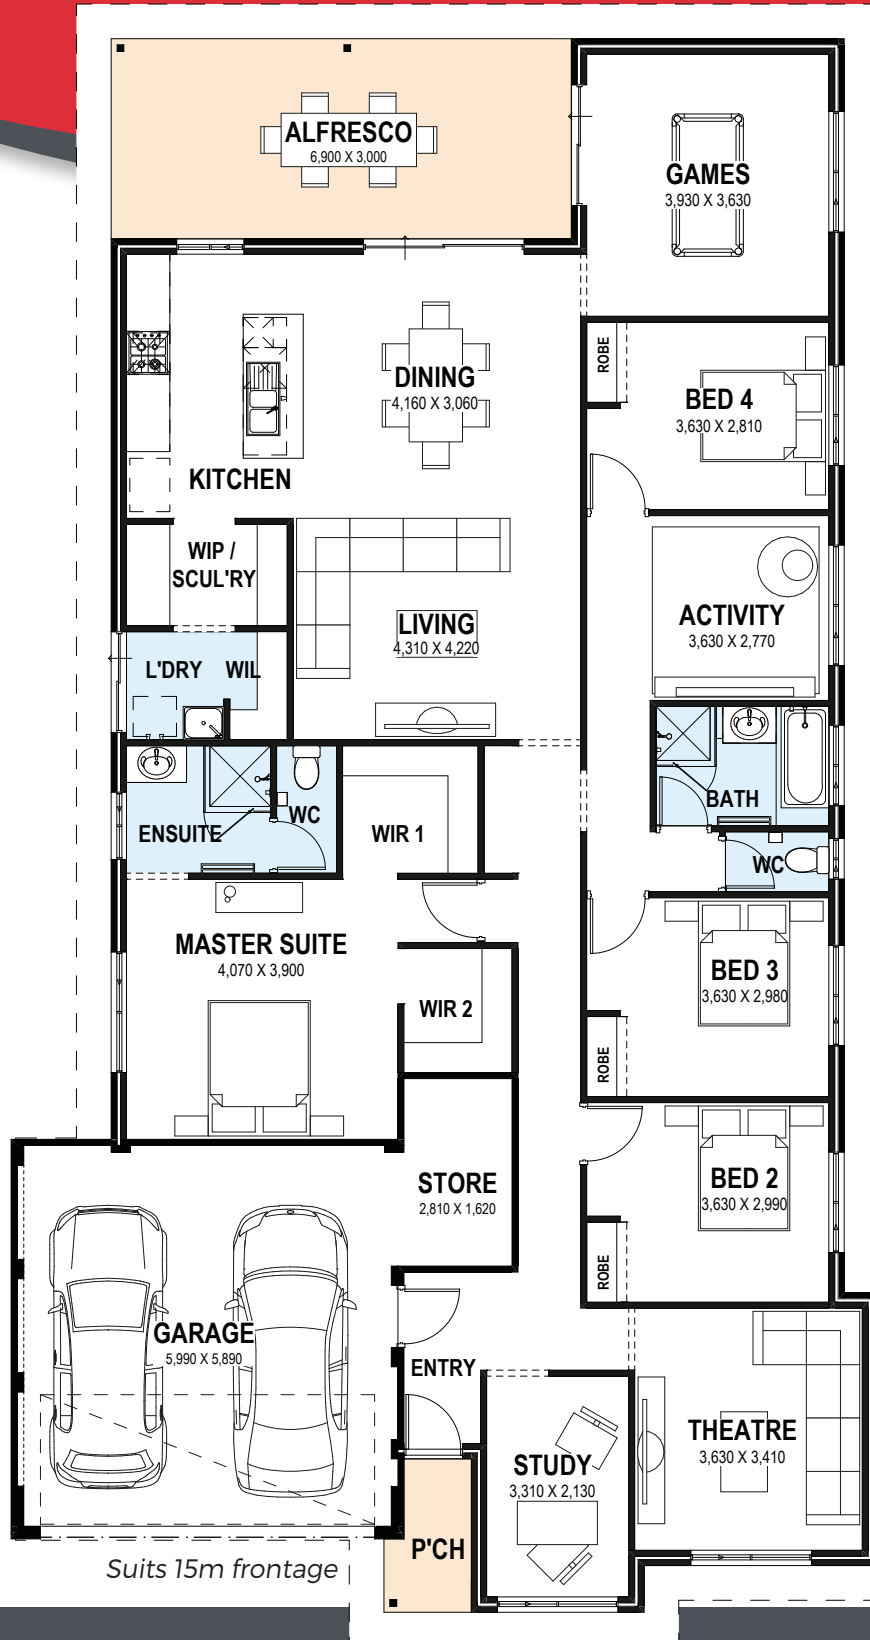

# SOLUTION SERIES

## The Kiedis

4 Bed | 2 Bath | Theatre | Games | Activity | Scullery

Suits 15m frontage