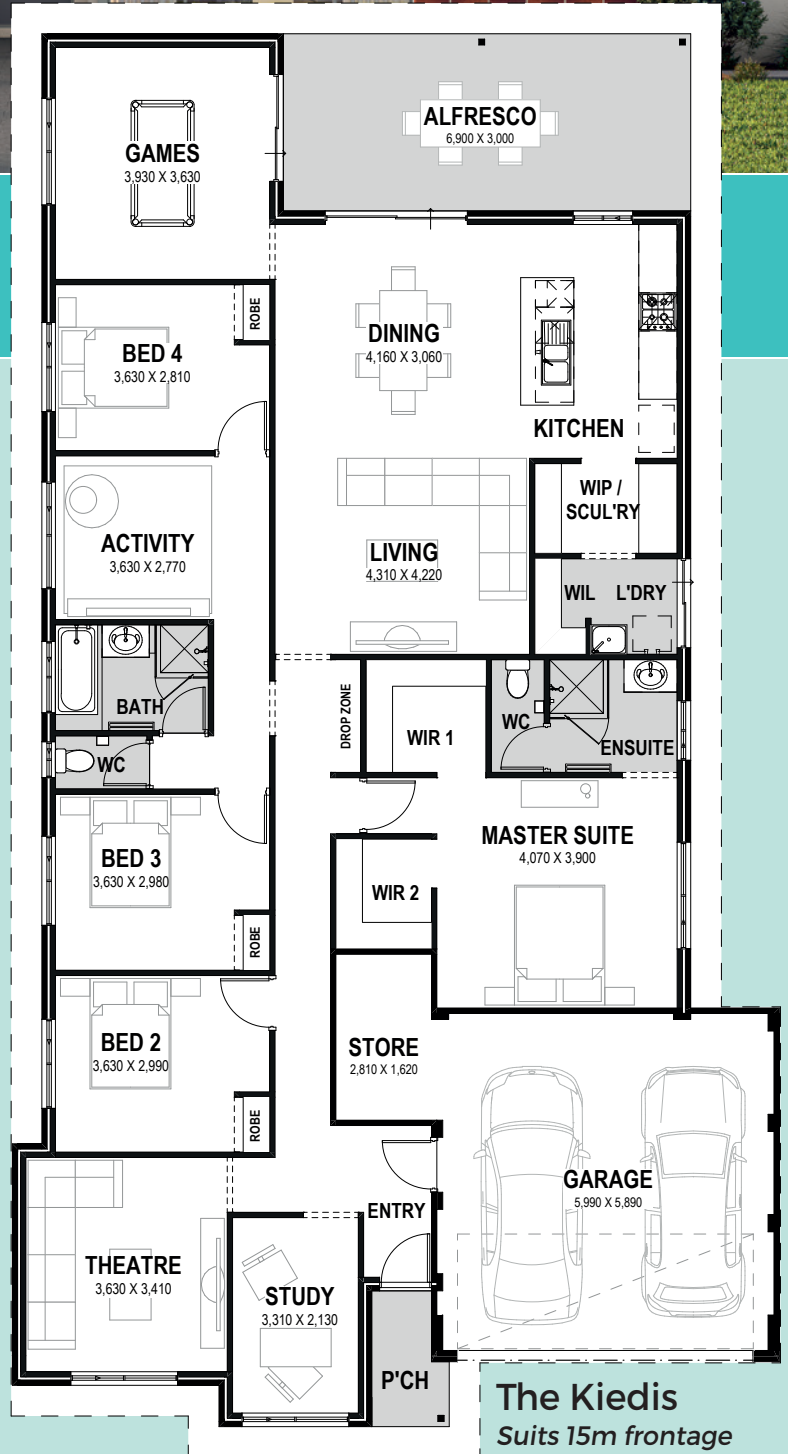

**SITE WORKS
INCLUDED
IN THE PRICE**

**Picture for illustrative purposes only*

FOUNDATION SERIES HOMES INCLUDE:

- ✓ Site Works* Includes Soakwells and Crossover
- ✓ Painting Including Internal Walls
- ✓ Ducted Reverse Cycle Air Conditioning
- ✓ Large Format Tiles to Living Areas
- ✓ Carpets with Underlay to all Bedrooms
- ✓ Window Treatments
- ✓ 20mm Benchtops to the Kitchen (100% Silica Free)

The Kiedis
Suits 15m frontage

**Conditions apply*