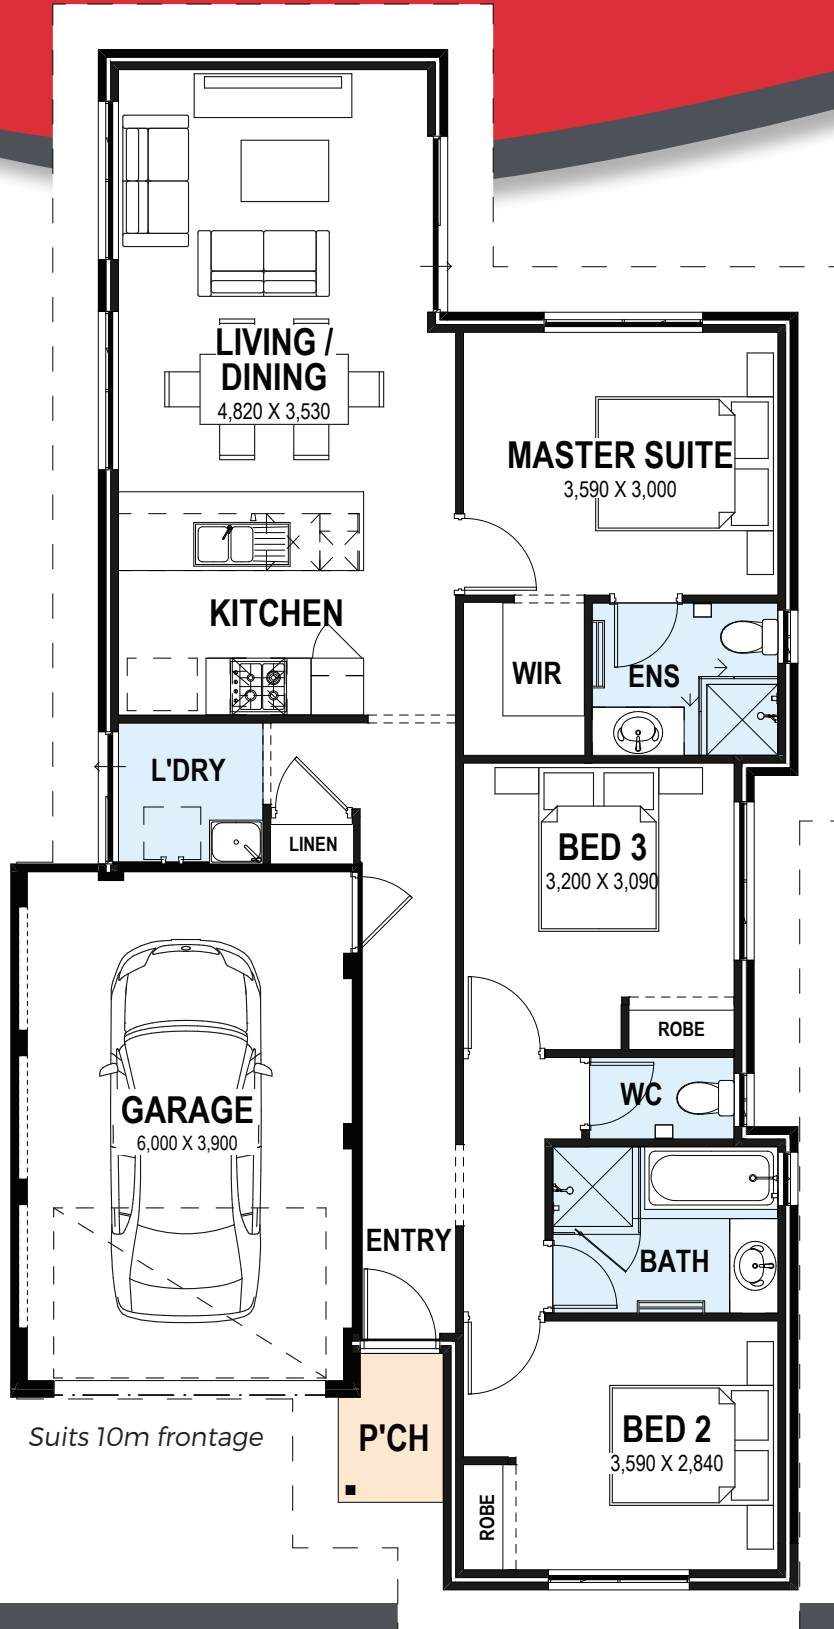

SOLUTION SERIES

The Jovi

3 Bedroom | 2 Bathroom | Alfresco

WHY CHOOSE THE SOLUTION SERIES?

The Solution Series is constructed to meet rigorous standards, guaranteeing that all supplementary options integrate smoothly without sacrificing quality. It offers a cost-effective entry point, allowing you to select from various features and incorporate the additional elements that are most important to you while staying within your budget.