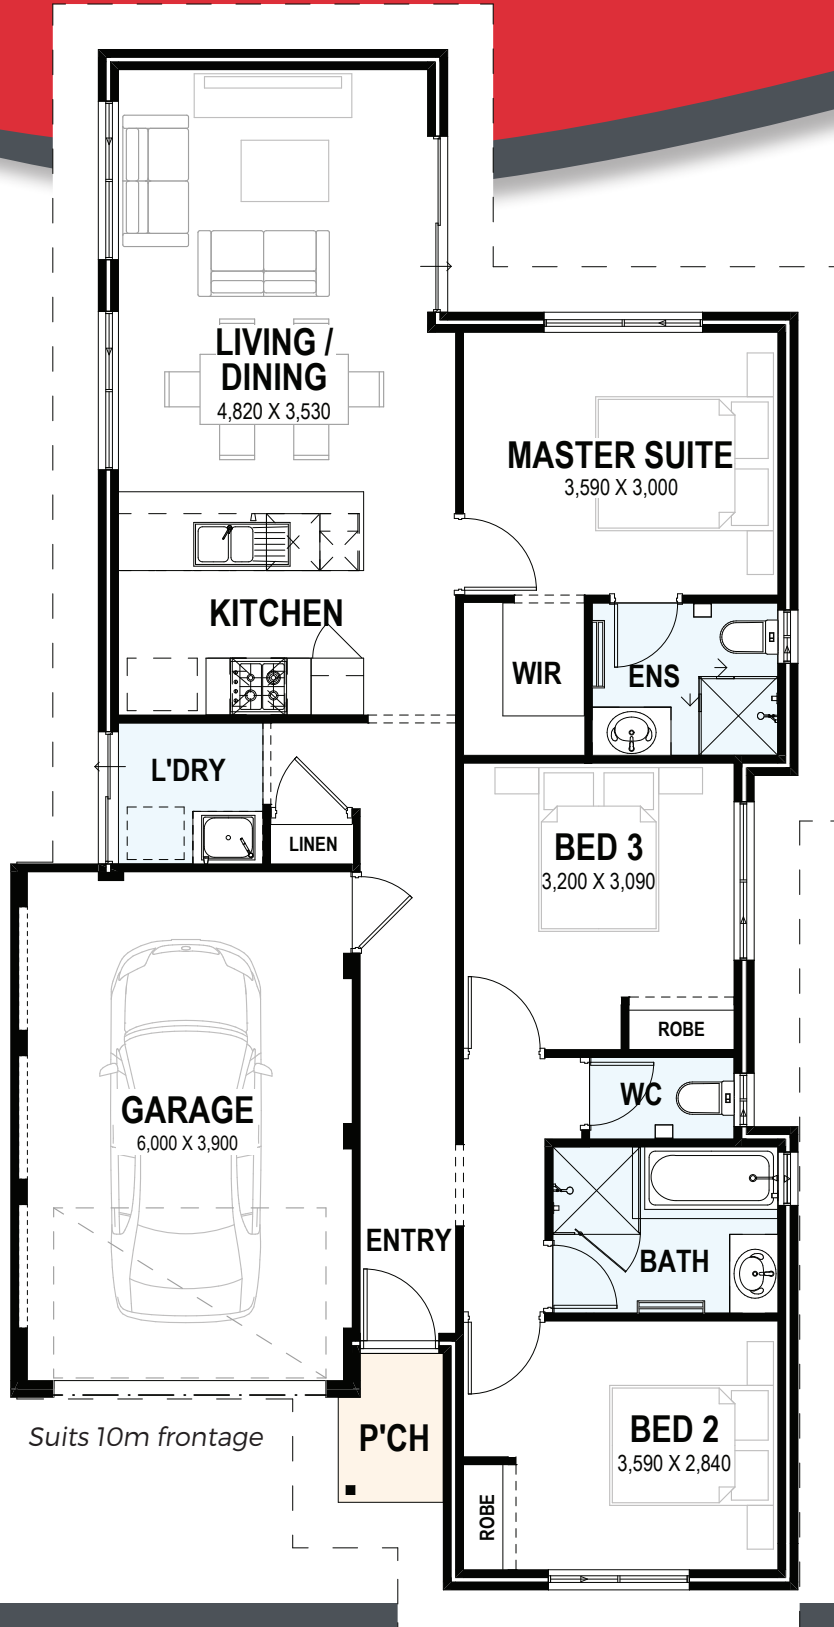

SOLUTION SERIES

The Jovi

3 Bedroom | 2 Bathroom

WHY CHOOSE THE SOLUTION SERIES?

The Solution Series is constructed to meet rigorous standards, guaranteeing that all supplementary options integrate smoothly without sacrificing quality. It offers a cost-effective entry point, allowing you to select from various features and incorporate the additional elements that are most important to you while staying within your budget.