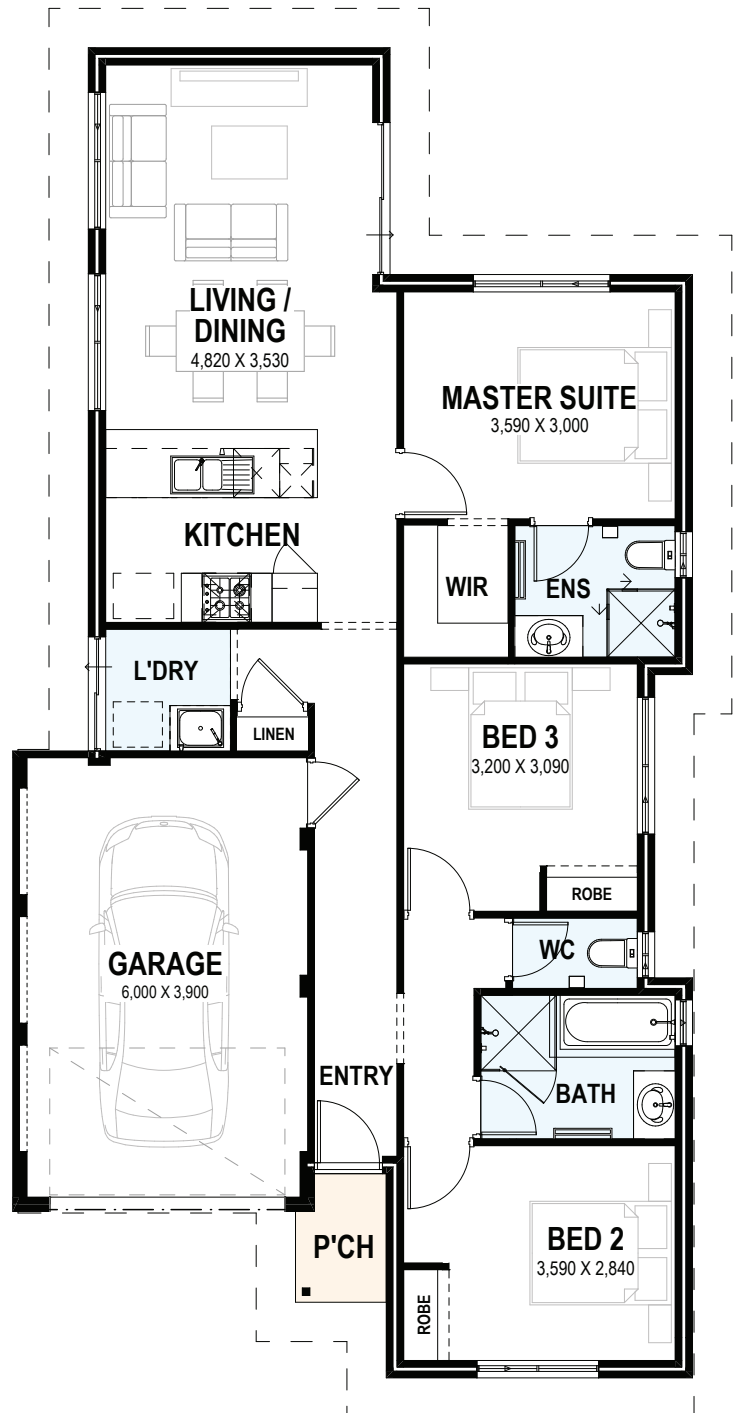

3 Bedroom | 2 Bathroom | Living/Dining

WHY CHOOSE THE SOLUTION MKIII SERIES?

The Solution MKIII Series is constructed to meet rigorous standards, guaranteeing that all supplementary options integrate smoothly without sacrificing quality. It offers a cost-effective entry point, allowing you to select from various features and incorporate the additional elements that are most important to you while staying within your budget.

Progress Watcher™

25 Year Structural Guarantee

Exclusive Interior Design Service

More information on the website

Suits 10m frontage