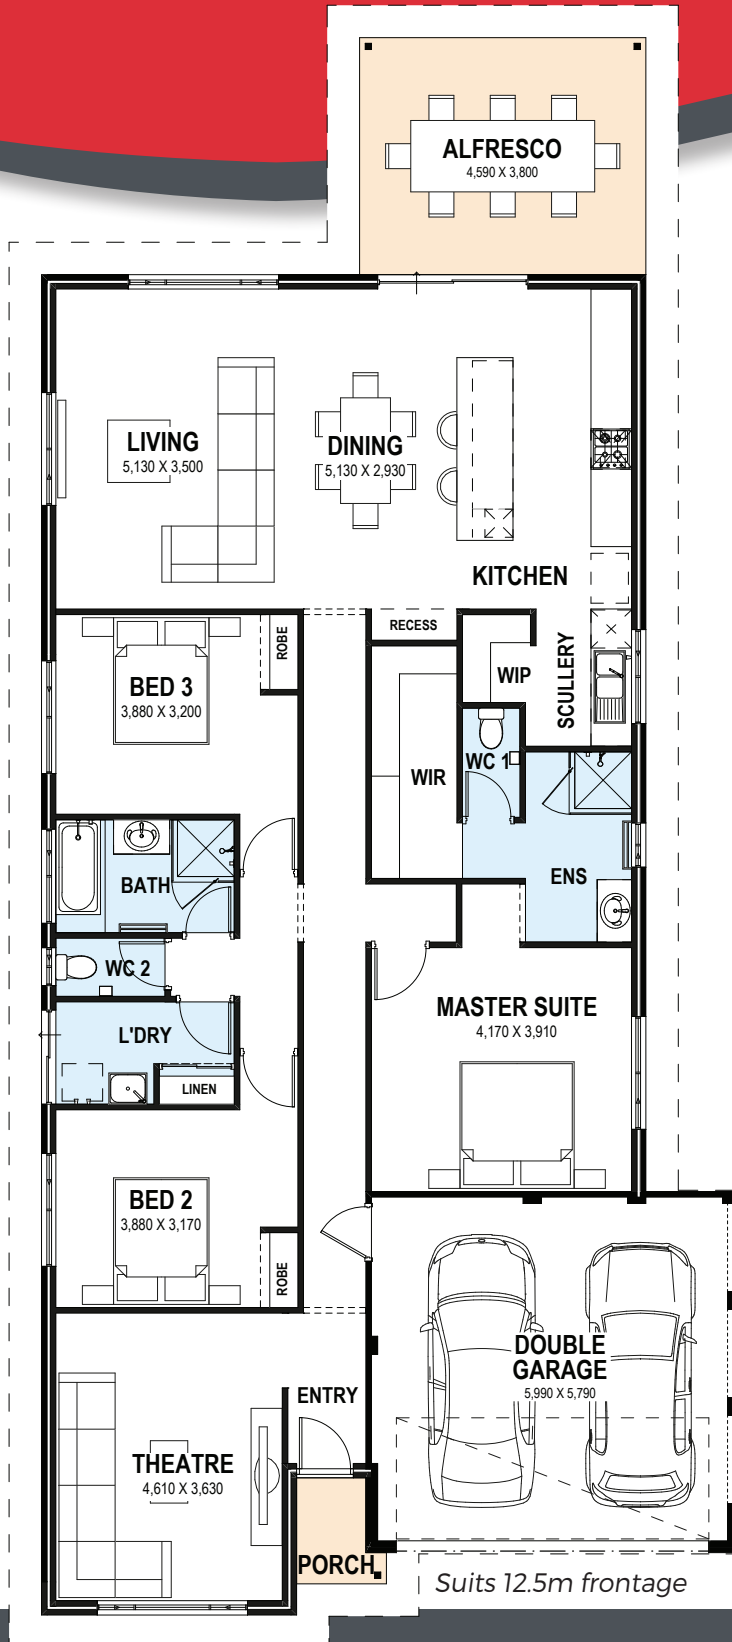

SOLUTION SERIES

The Jewell

3 Bed | 2 Bath | Theatre Room | Scullery

WHY CHOOSE THE SOLUTION SERIES?

The Solution Series is constructed to meet rigorous standards, guaranteeing that all supplementary options integrate smoothly without sacrificing quality. It offers a cost-effective entry point, allowing you to select from various features and incorporate the additional elements that are most important to you while staying within your budget.