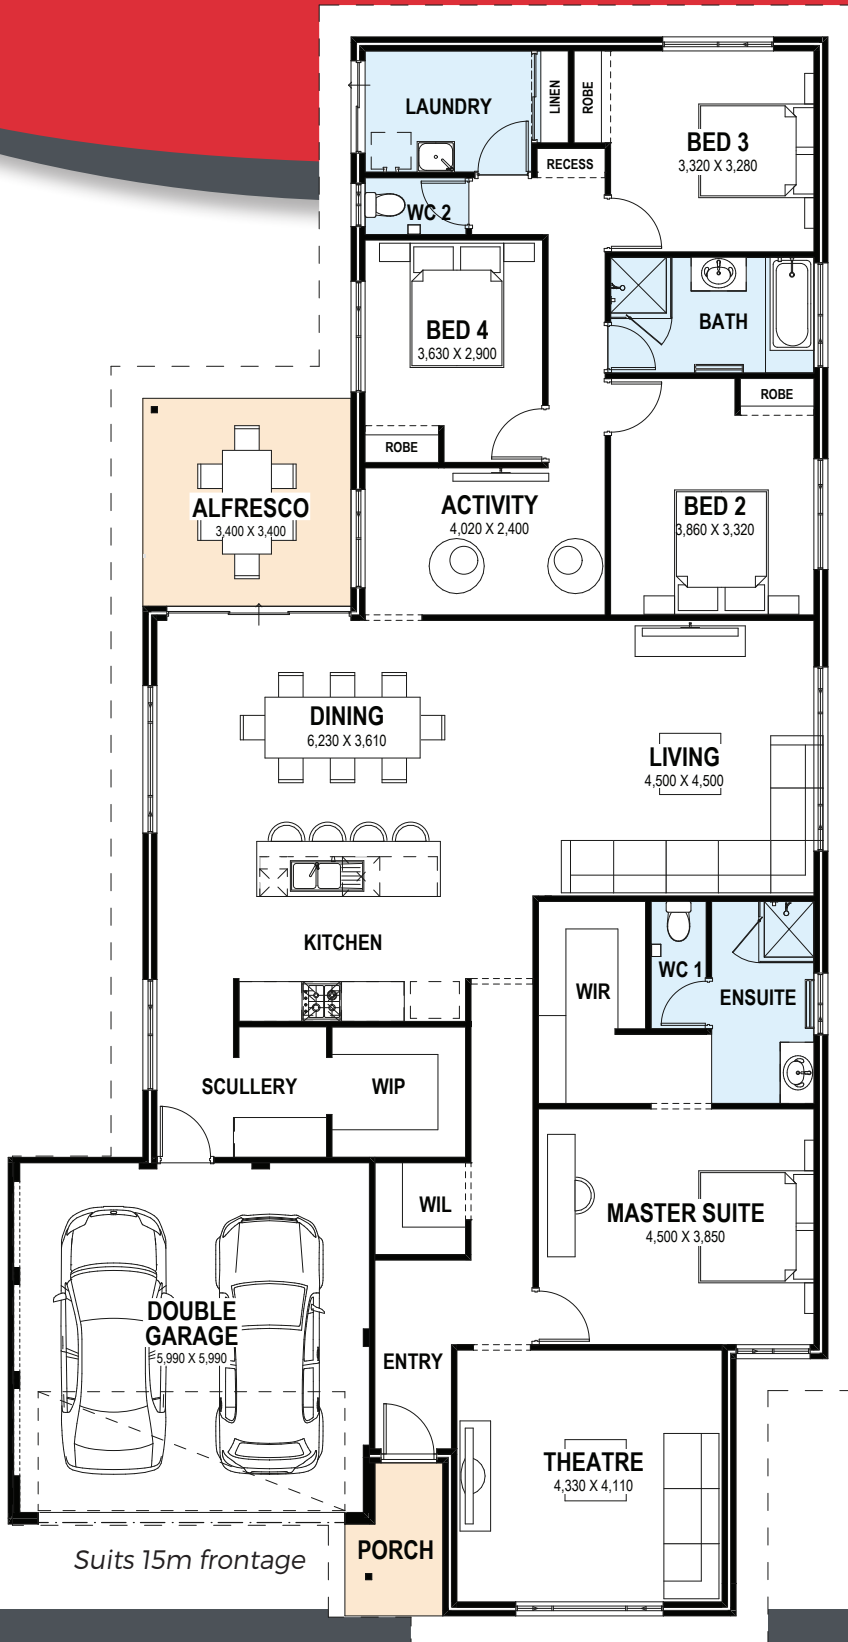

# SOLUTION SERIES

## The Jett

4 Bed | 2 Bath | Theatre | Activity | Scullery

Suits 15m frontage