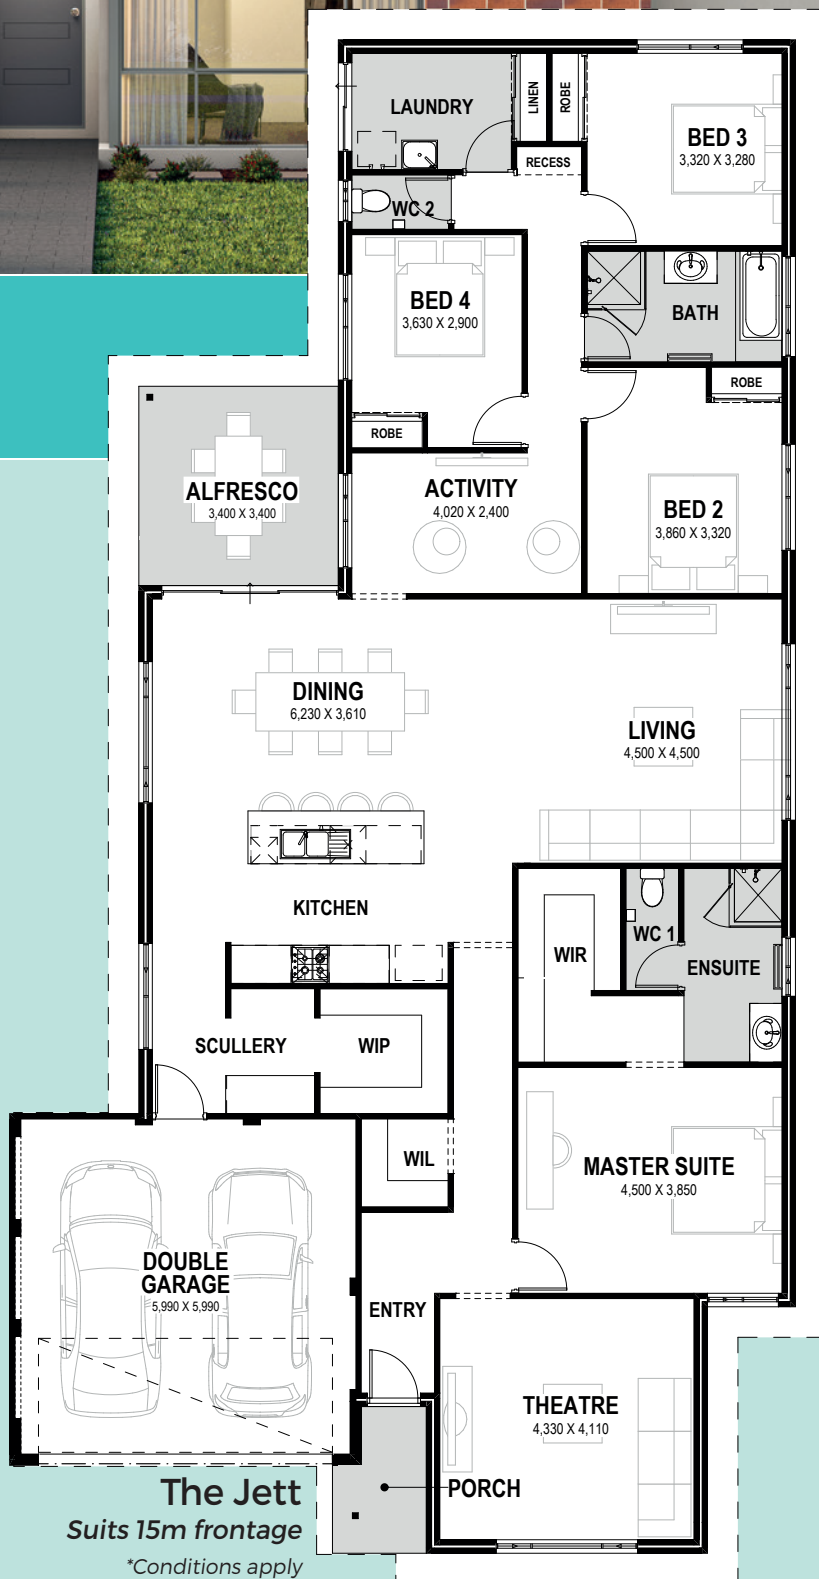

**SITE WORKS
INCLUDED
IN THE PRICE**

**Picture for illustrative purposes only*

FOUNDATION SERIES HOMES INCLUDE:

- ✓ **Site Works*** Includes Soakwells and Crossover
- ✓ **Painting Including Internal Walls**
- ✓ **Ducted Reverse Cycle Air Conditioning**
- ✓ **Large Format Tiles to Living Areas**
- ✓ **Carpets with Underlay to all Bedrooms**
- ✓ **Window Treatments**
- ✓ **20mm Stone Benchtops to the Kitchen**

The Jett
Suits 15m frontage

**Conditions apply*