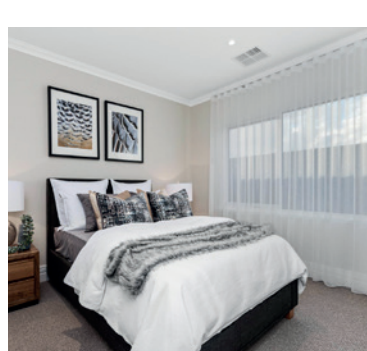

9263 4450 | endeavourhomes.com.au

Images for illustration purposes only

ENDEAVOUR HOMES
Builders of Quality