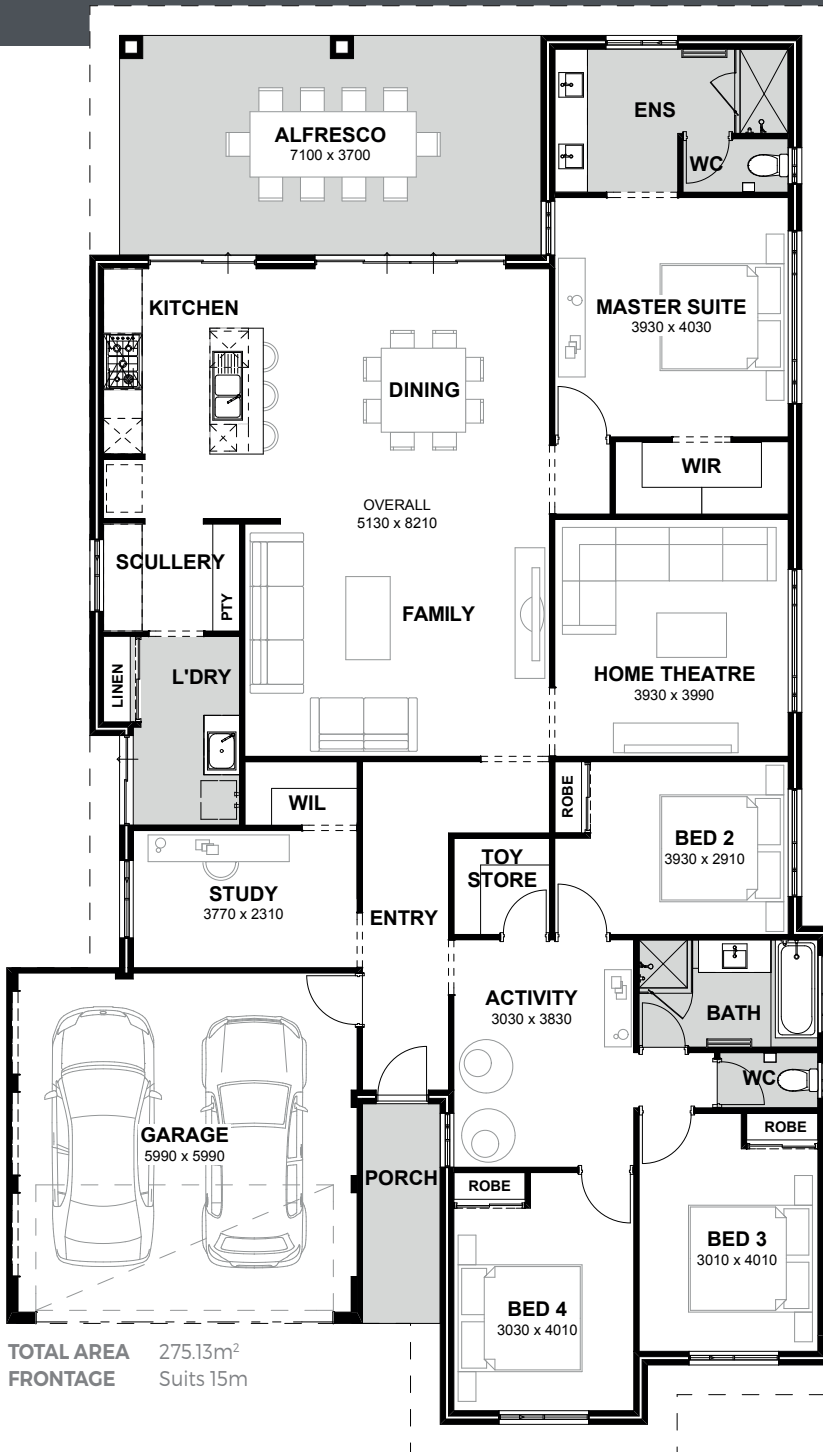

THE HAMELIN BAY

Crafted with the contemporary family lifestyle at its core, the Hamelin Bay epitomises a harmonious blend of functionality and style. Boasting a meticulously planned layout, this residence caters to the needs and preferences of the modern family, offering a seamless fusion of comfort and practicality.

Within the confines of the Hamelin Bay, residents are greeted by a sophisticated living space that encompasses four well-appointed bedrooms, providing ample room for relaxation and personal retreat. The inclusion of two elegantly designed bathrooms ensures convenience and luxury, while a dedicated home theatre offers an ideal setting for entertainment and leisure. Additionally, an activity room serves as a versatile space that can be tailored to suit various family activities and interests, promoting creativity and engagement within the household.

The Hamelin Bay is distinguished by its thoughtfully integrated scullery, enhancing the efficiency and organisation of the kitchen area.

Progress Watcher™

Exclusive Interior Design Service

25 Year Structural Guarantee