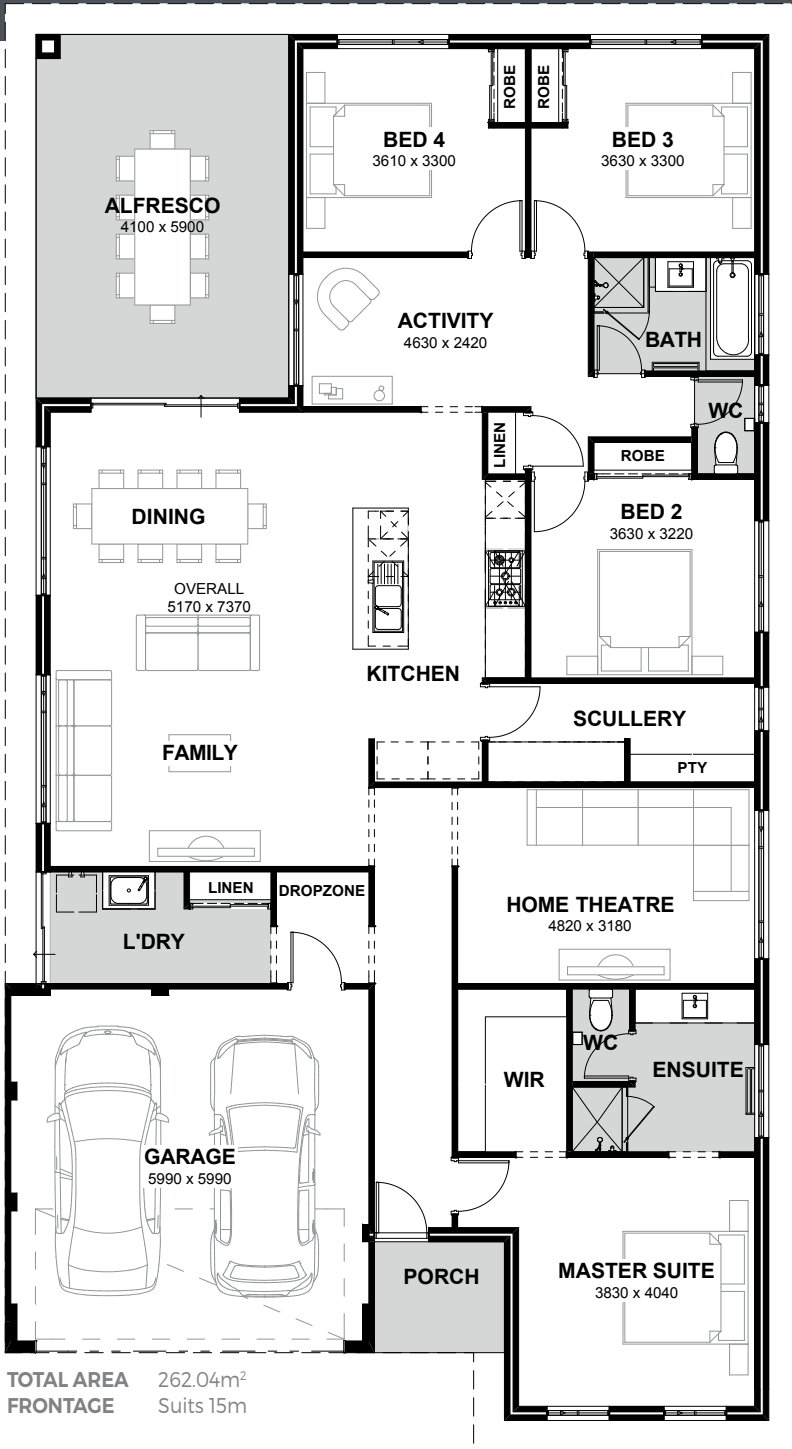

# THE GRAND

For those seeking a residence that seamlessly blends luxury with practicality on a smaller scale, The Grand emerges as an exquisite choice. This meticulously designed home caters to individuals or families desiring a touch of opulence in their everyday living spaces. The Grand exudes sophistication and elegance, offering a refined living experience that prioritises both comfort and style.

Within the confines of The Grand, residents are greeted by a meticulously crafted scullery, providing a functional and organized space for culinary pursuits. The inclusion of a drop zone enhances the home's efficiency, offering a designated area for storing essentials and maintaining a clutter-free environment. Additionally, the presence of a home theatre adds a touch of entertainment and relaxation, creating a perfect setting for movie nights or immersive viewing experiences.

The Grand embodies a commitment to quality craftsmanship and attention to detail, evident in its refined finishes and thoughtful design elements.

Progress Watcher™

Exclusive Interior Design Service

25 Year Structural Guarantee