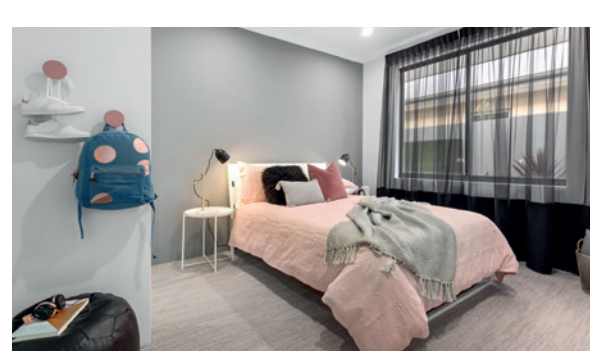

9263 4450 | endeavourhomes.com.au

Images for illustration purposes only

ENDEAVOUR HOMES
Builders of Quality