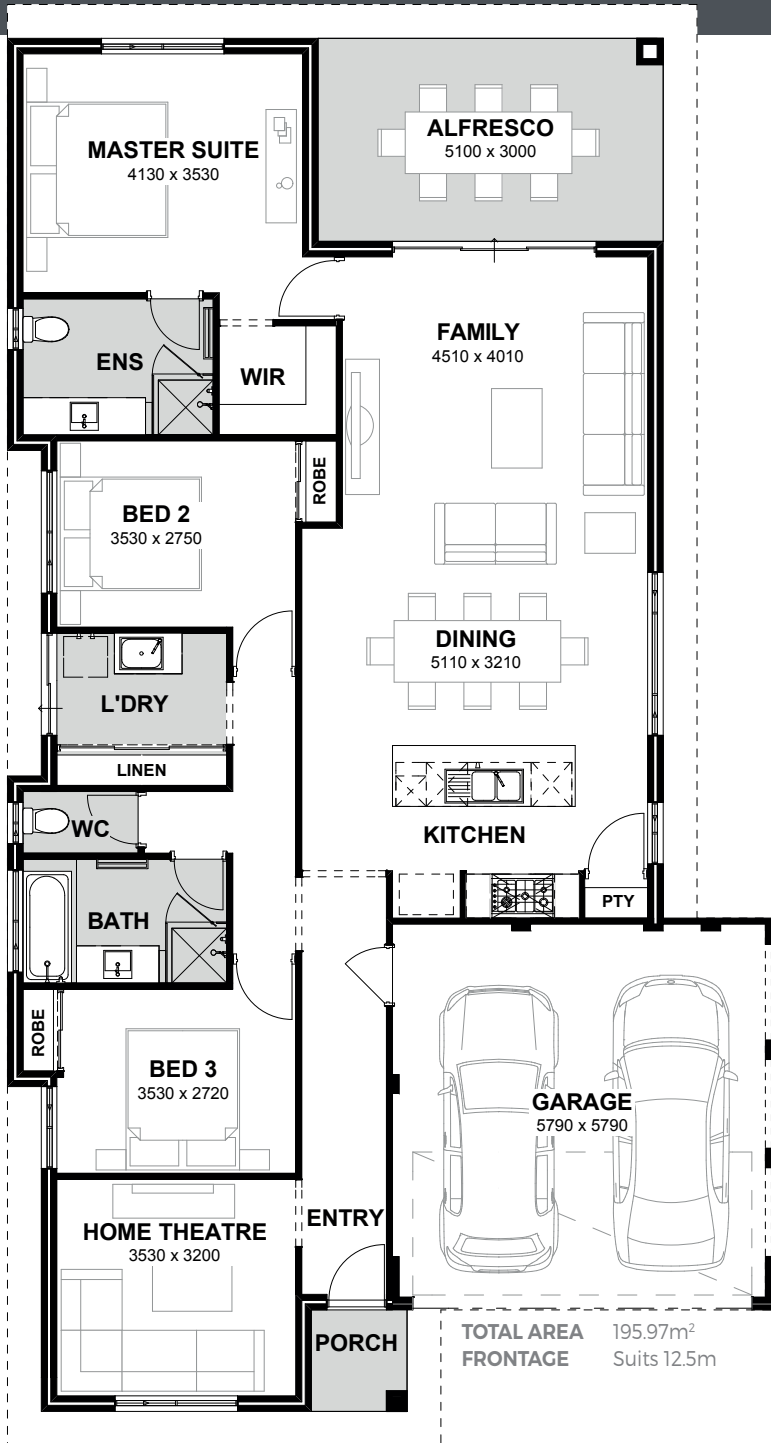

THE GEELONG

The Geelong epitomises modern living with its well-appointed three-bedroom, two-bathroom layout. This residence exudes a sense of contemporary elegance, offering a harmonious blend of functionality and style. The master suite, strategically located at the rear of the home, provides a tranquil retreat for residents seeking privacy and relaxation. Adjacent to the master suite, the expansive alfresco area beckons residents to enjoy serene moments, whether savoring a morning cup of coffee or unwinding with an evening nightcap.

In addition to the master suite, The Geelong features two well-proportioned bedrooms that offer ample space and comfort for family members or guests. Each bedroom is thoughtfully designed to provide a peaceful sanctuary, ensuring a restful night's sleep and a rejuvenating start to the day. The seamless flow between the indoor and outdoor spaces enhances the overall living experience, creating a sense of connectivity and openness throughout the home.

Furthermore, the large alfresco area serves as an extension of the living space, inviting residents to embrace the beauty of outdoor living and entertainment.

Progress Watcher™

Exclusive Interior Design Service