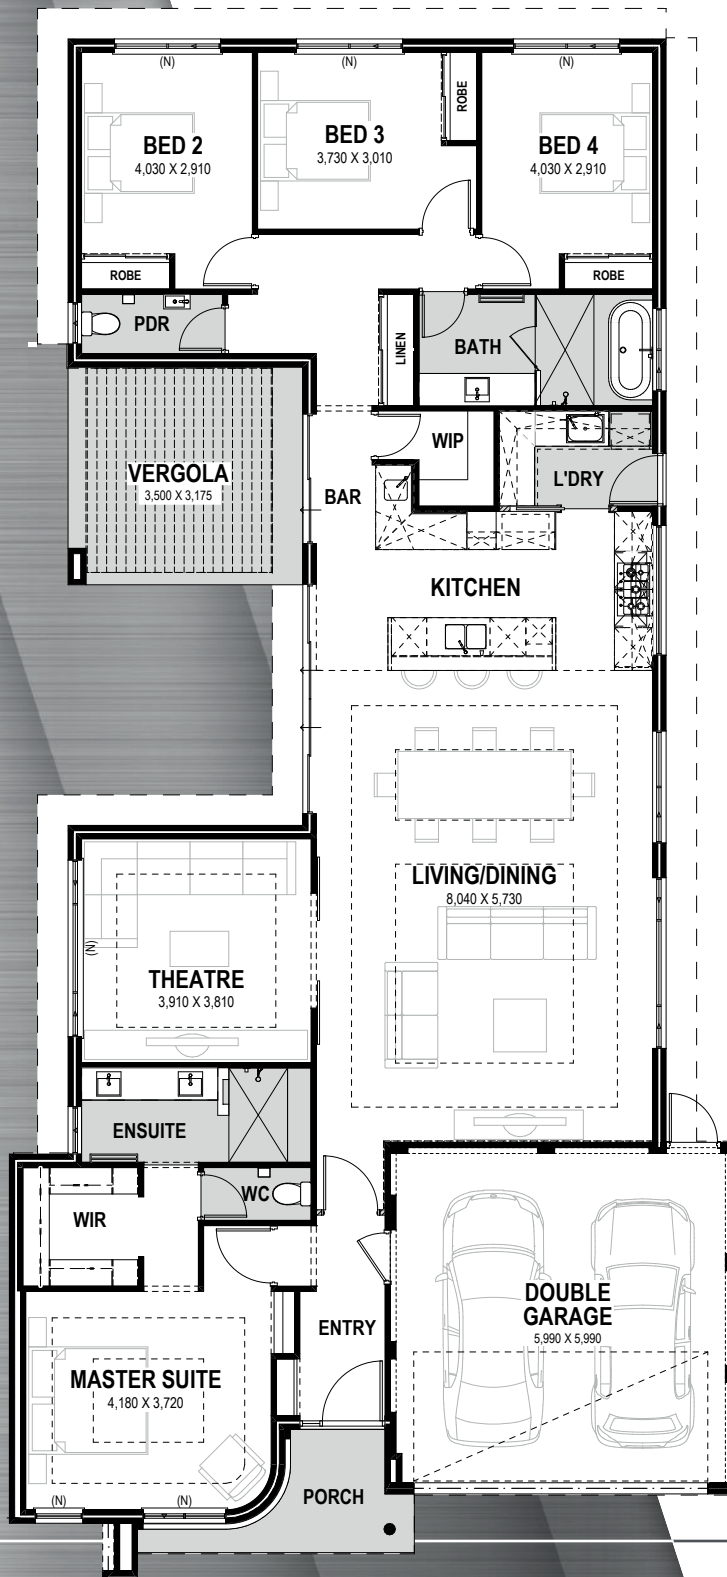

TOTAL AREA 253.22m²

LIVING AREA 199.58m²

Suits 12.5m frontage

Note: All measurements are approximate

Progress Watcher™

Follow the progress of your new home from contract signing to finish – from the comfort of your own computer!