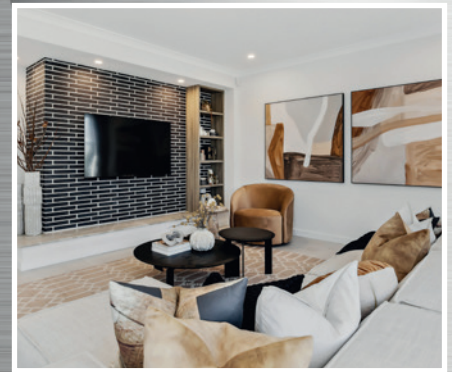

THE TRIBECA

Signature
SERIES

ENDEAVOUR 
HOMES
Builders of Quality

THE TRIBECA

Discover the perfect fusion of vintage flair and modern elegance in our retro 'Tribeca' display home featuring boutique accents.

Bold patterns and retro charm of the 1970s mix with contemporary & sophisticated design elements bring this design into the modern times.

The result is a home that feels both vintage yet fresh, where groovy patterns meet high-end comforts, creating an atmosphere that's both nostalgic yet fresh.

Thoughtfully curated boutique details like bespoke brushed brass feature lighting, custom textiles & plush furniture all in keeping with a vintage palette of rust, black, muted green & caramel tones flow smoothly throughout this home.

Why choose Endeavour Homes?

Endeavour Homes offers top-notch quality homes at competitive prices. With a keen eye for design and functionality, we create dwellings that cater to modern lifestyles. Our display homes showcase a variety of design elements and advantages, allowing you to personalise your new home with features that resonate. Each display home is meticulously crafted to meet the needs of contemporary living, with a focus on striking a harmonious balance between style and cost-effectiveness. We take great pride in our range of display homes and hope that you find as much joy in them as we do.