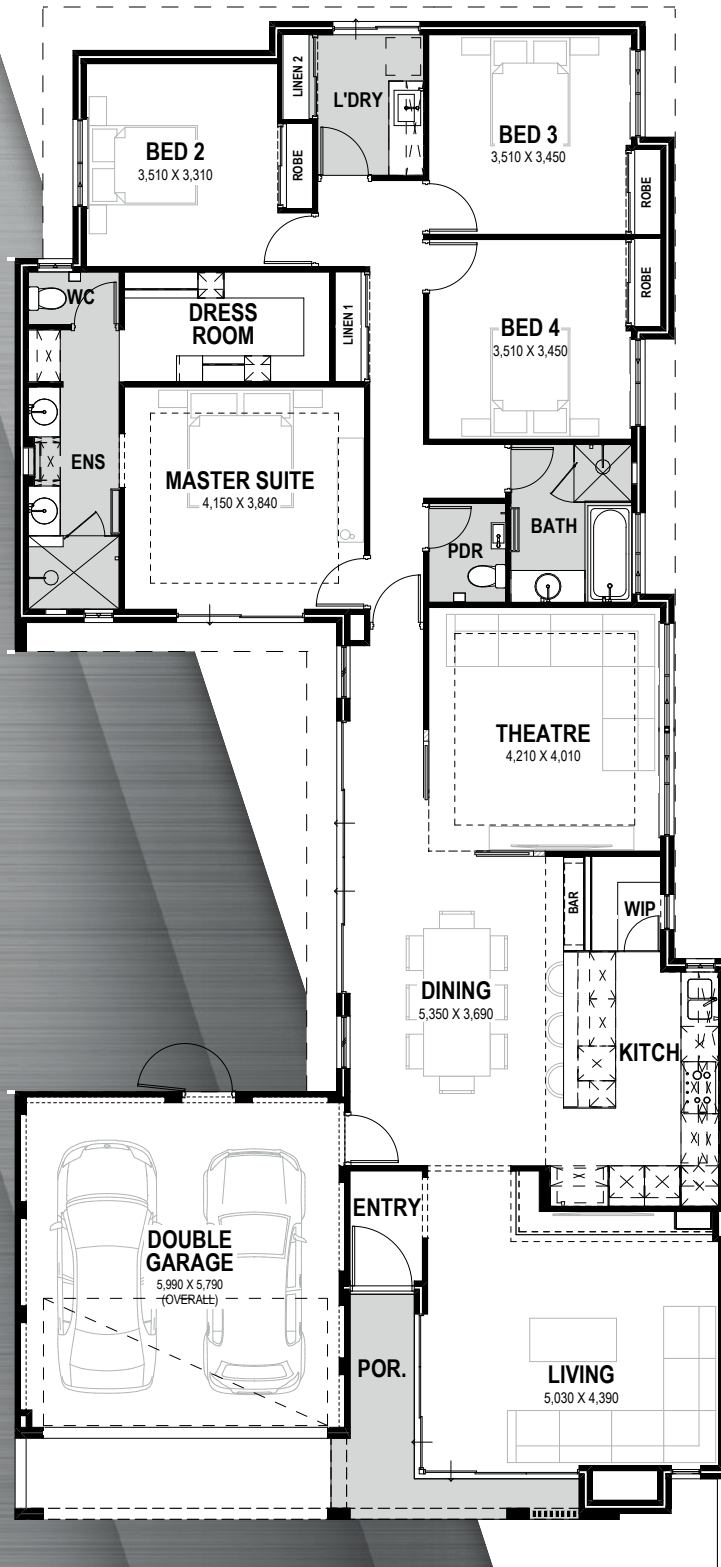

TOTAL AREA
252.69m²
Suits 12.5m frontage

Note:
All measurements
are approximate

Progress Watcher™

Follow the progress of your new home from contract signing to finish – from the comfort of your own computer!