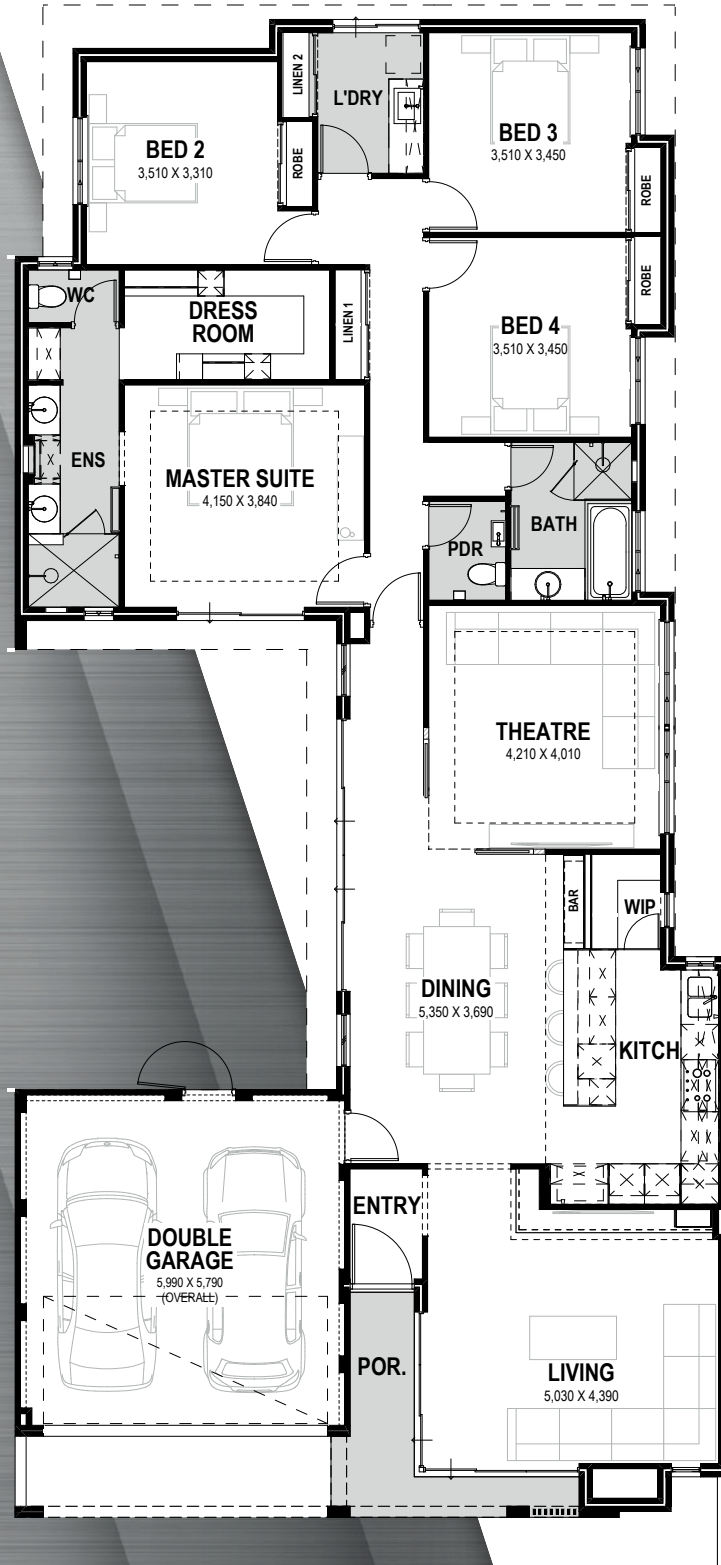

TOTAL AREA
269.88m²
Suits 12.5m frontage

Note:
All measurements
are approximate

Progress Watcher™

Follow the progress of your new home from contract signing to finish – from the comfort of your own computer!