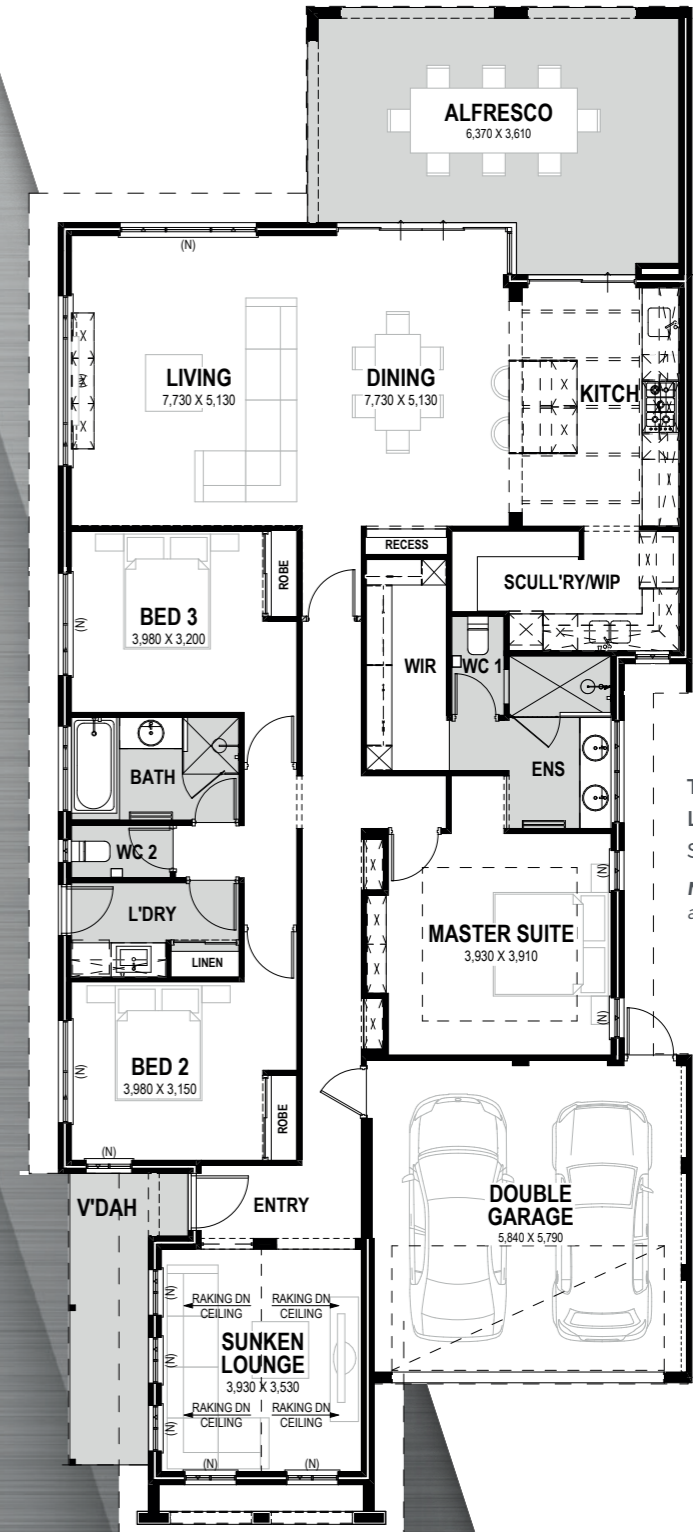

TOTAL AREA 258.14m²
LIVING AREA 188.98m²
Suits 12.5m frontage
Note: All measurements are approximate

Progress Watcher™

Follow the progress of your new home from contract signing to finish – from the comfort of your own computer!