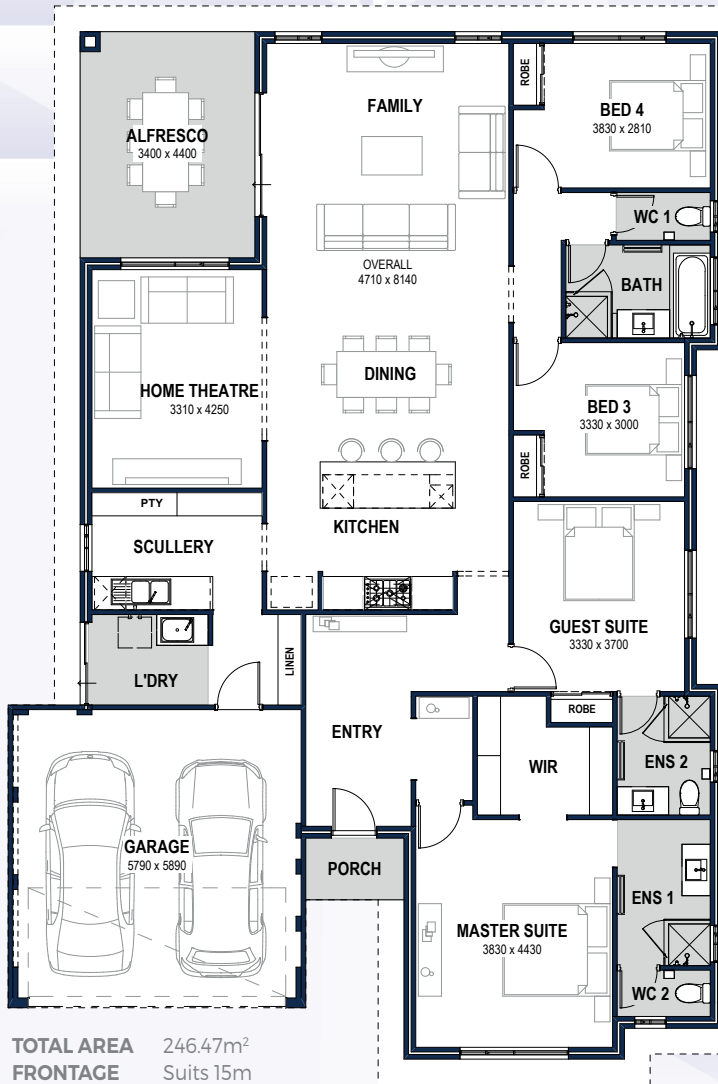

YALLINGUP

SAPPHIRE
SERIES

The Yallingup is well thought out four bedroom, three bathroom home with welcoming entry and living area to the rear of the home.

INCLUSIONS

- ◆ Ducted reverse cycle air conditioning
- ◆ 30c high ceilings to the home including alfresco
- ◆ Internal brick wall with drywall lining system
- ◆ Silestone benchtops to kitchen, ensuite and bathroom
- ◆ 900mm kitchen appliances
- ◆ Under bench microwave recess including pot drawer
- ◆ Semi framed shower doors and screens
- ◆ Unframed mirrors with domed facings above vanities
- ◆ Inset trough to laundry
- ◆ 26L instantaneous hot water system
- ◆ 4 point NBN pack and 10 LED downlights