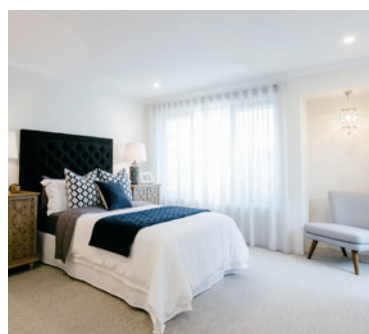

YALLINGUP

SAPPHIRE
SERIES

The Yallingup is well thought out four bedroom, three bathroom home with welcoming entry and living area to the rear of the home.

INCLUSIONS

- ◆ Ducted reverse cycle air conditioning
- ◆ 30c high ceilings to the home including alfresco
- ◆ Internal brick wall with drywall lining system
- ◆ Silestone benchtops to kitchen, ensuite and bathroom
- ◆ 900mm kitchen appliances
- ◆ Under bench microwave recess including pot drawer
- ◆ Semi framed shower doors and screens
- ◆ Unframed mirrors with domed facings above vanities
- ◆ Inset trough to laundry
- ◆ 26L instantaneous hot water system
- ◆ 4 point NBN pack and 10 LED downlights