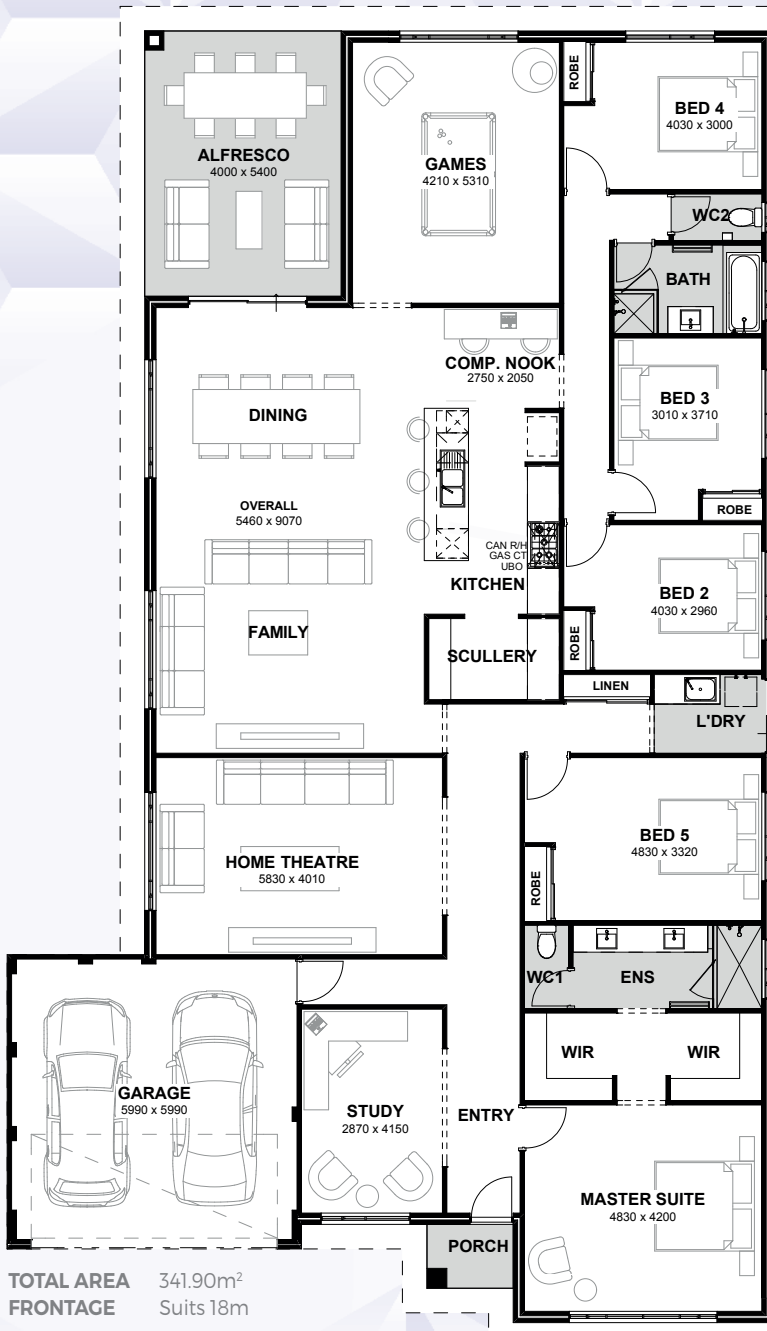

VALENTINO

5 2 2 | 18

SAPPHIRE
SERIES

The Valentino is a five bedroom, two bathroom home design with an impressive games room. The open living area with home theatre and study set this design apart with additional alfresco area which allows you to soak in the outdoors.

INCLUSIONS

- ◆ Ducted reverse cycle air conditioning
- ◆ 30c high ceilings to the home including alfresco
- ◆ Internal brick wall with drywall lining system
- ◆ Silestone benchtops to kitchen, ensuite and bathroom
- ◆ 900mm kitchen appliances
- ◆ Under bench microwave recess including pot drawer
- ◆ Semi framed shower doors and screens
- ◆ Unframed mirrors with domed facings above vanities
- ◆ Inset trough to laundry
- ◆ 26L instantaneous hot water system
- ◆ 4 point NBN pack and 10 LED downlights