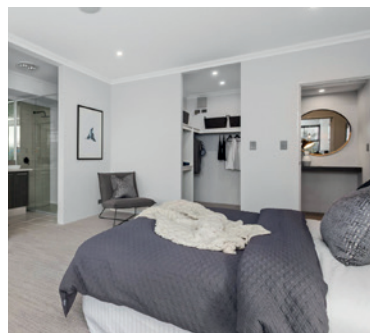

# UNITY MULTI GEN

4

3

2

12.5

SAPPHIRE SERIES

The Unity is a four bedroom, three bathroom home incorporating a guest suite, large laundry and home theatre. The guest suite is the ideal home within a home and features a guest lounge and kitchenette area.

## INCLUSIONS

- ◆ Ducted reverse cycle air conditioning
- ◆ 30c high ceilings to the home including alfresco
- ◆ Internal brick wall with drywall lining system
- ◆ Silestone benchtops to kitchen, ensuite and bathroom
- ◆ 900mm kitchen appliances
- ◆ Under bench microwave recess including pot drawer
- ◆ Semi framed shower doors and screens
- ◆ Unframed mirrors with domed facings above vanities
- ◆ Inset trough to laundry
- ◆ 26L instantaneous hot water system
- ◆ 4 point NBN pack and 10 LED downlights