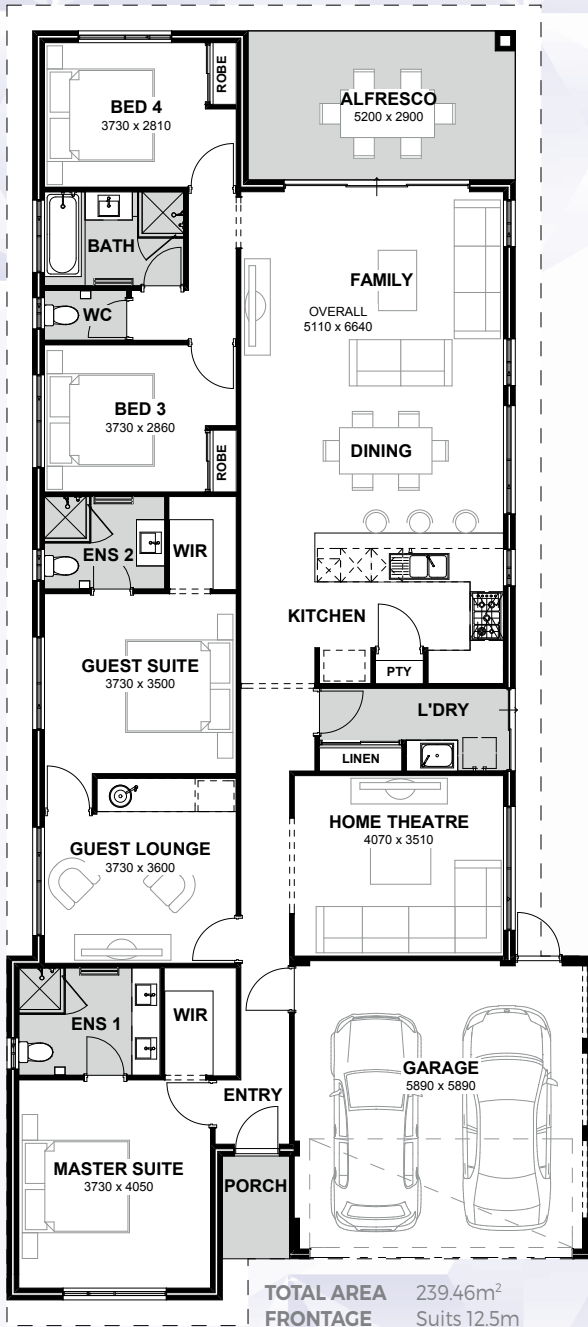

# UNITY MULTI GEN

4

3

2

12.5

SAPPHIRE SERIES

The Unity is a four bedroom, three bathroom home incorporating a guest suite, large laundry and home theatre. The guest suite is the ideal home within a home and features a guest lounge and kitchenette area.

## INCLUSIONS

- ◆ Ducted reverse cycle air conditioning
- ◆ 30c high ceilings to the home including alfresco
- ◆ Internal brick wall with drywall lining system
- ◆ Silestone benchtops to kitchen, ensuite and bathroom
- ◆ 900mm kitchen appliances
- ◆ Under bench microwave recess including pot drawer
- ◆ Semi framed shower doors and screens
- ◆ Unframed mirrors with domed facings above vanities
- ◆ Inset trough to laundry
- ◆ 26L instantaneous hot water system
- ◆ 4 point NBN pack and 10 LED downlights