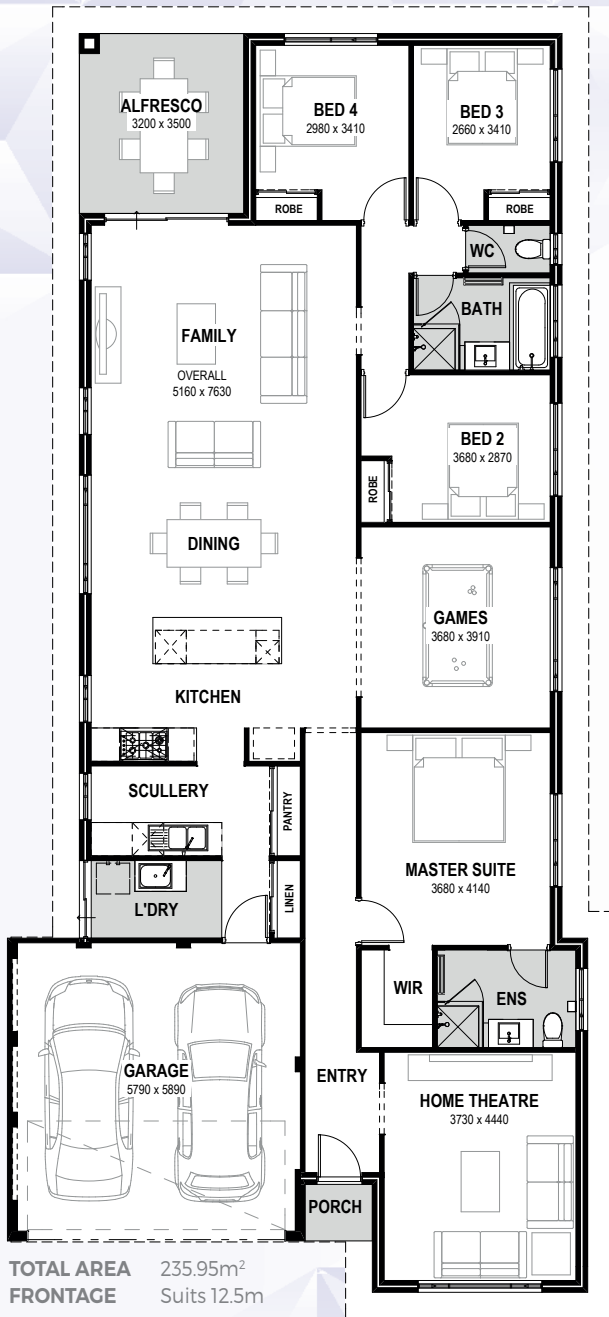

TORQUAY

4

2

2

12.5

SAPPHIRE
SERIES

The Torquay is a four bedroom, two bathroom home design with a kitchen fit for a chef. The addition of the home theatre and games room provides practical dual use zones, a perfect fit for a growing family.

INCLUSIONS

- ◆ Ducted reverse cycle air conditioning
- ◆ 30c high ceilings to the home including alfresco
- ◆ Internal brick wall with drywall lining system
- ◆ Silestone benchtops to kitchen, ensuite and bathroom
- ◆ 900mm kitchen appliances
- ◆ Under bench microwave recess including pot drawer
- ◆ Semi framed shower doors and screens
- ◆ Unframed mirrors with domed facings above vanities
- ◆ Inset trough to laundry
- ◆ 26L instantaneous hot water system
- ◆ 4 point NBN pack and 10 LED downlights