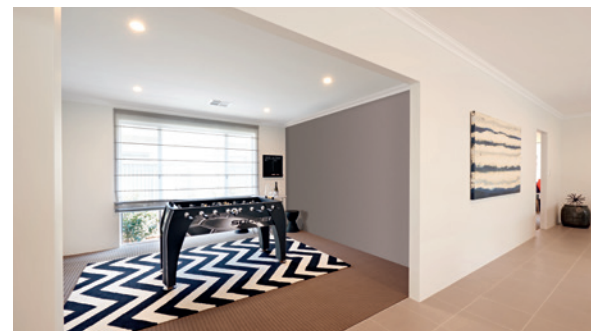

TORQUAY

4

2

2

12.5

SAPPHIRE
SERIES

The Torquay is a four bedroom, two bathroom home design with a kitchen fit for a chef. The addition of the home theatre and games room provides practical dual use zones, a perfect fit for a growing family.

INCLUSIONS

- ◆ Ducted reverse cycle air conditioning
- ◆ 30c high ceilings to the home including alfresco
- ◆ Internal brick wall with drywall lining system
- ◆ Silestone benchtops to kitchen, ensuite and bathroom
- ◆ 900mm kitchen appliances
- ◆ Under bench microwave recess including pot drawer
- ◆ Semi framed shower doors and screens
- ◆ Unframed mirrors with domed facings above vanities
- ◆ Inset trough to laundry
- ◆ 26L instantaneous hot water system
- ◆ 4 point NBN pack and 10 LED downlights