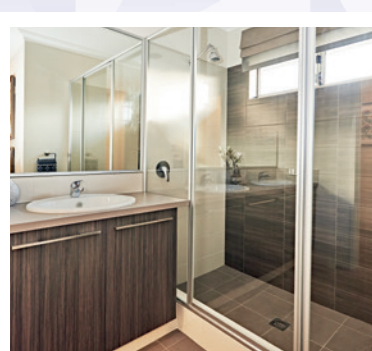

PEMBERTON

4

2

2

15

SAPPHIRE
SERIES

The Pemberton is a four bedroom, two bathroom home design with clever kitchen and scullery layout. Fall in love with the master suite, a private hideaway with a large shower and spacious walk-in robe to the rear of the home.

INCLUSIONS

- ◆ Ducted reverse cycle air conditioning
- ◆ 30c high ceilings to the home including alfresco
- ◆ Internal brick wall with drywall lining system
- ◆ Silestone benchtops to kitchen, ensuite and bathroom
- ◆ 900mm kitchen appliances
- ◆ Under bench microwave recess including pot drawer
- ◆ Semi framed shower doors and screens
- ◆ Unframed mirrors with domed facings above vanities
- ◆ Inset trough to laundry
- ◆ 26L instantaneous hot water system
- ◆ 4 point NBN pack and 10 LED downlights