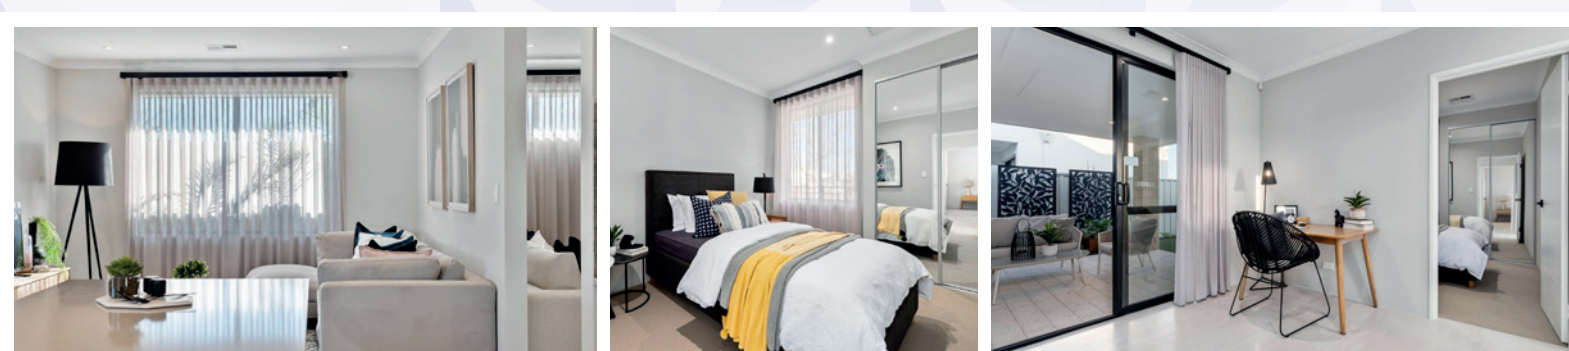

MANJIMUP

SAPPHIRE
SERIES

The Manjimup is a four bedroom, two bathroom home with massive activity area with views to the alfresco. Complete with home theatre this is a practical family layout and extremely liveable design.

INCLUSIONS

- ◆ Ducted reverse cycle air conditioning
- ◆ 30c high ceilings to the home including alfresco
- ◆ Internal brick wall with drywall lining system
- ◆ Silestone benchtops to kitchen, ensuite and bathroom
- ◆ 900mm kitchen appliances
- ◆ Under bench microwave recess including pot drawer
- ◆ Semi framed shower doors and screens
- ◆ Unframed mirrors with domed facings above vanities
- ◆ Inset trough to laundry
- ◆ 26L instantaneous hot water system
- ◆ 4 point NBN pack and 10 LED downlights