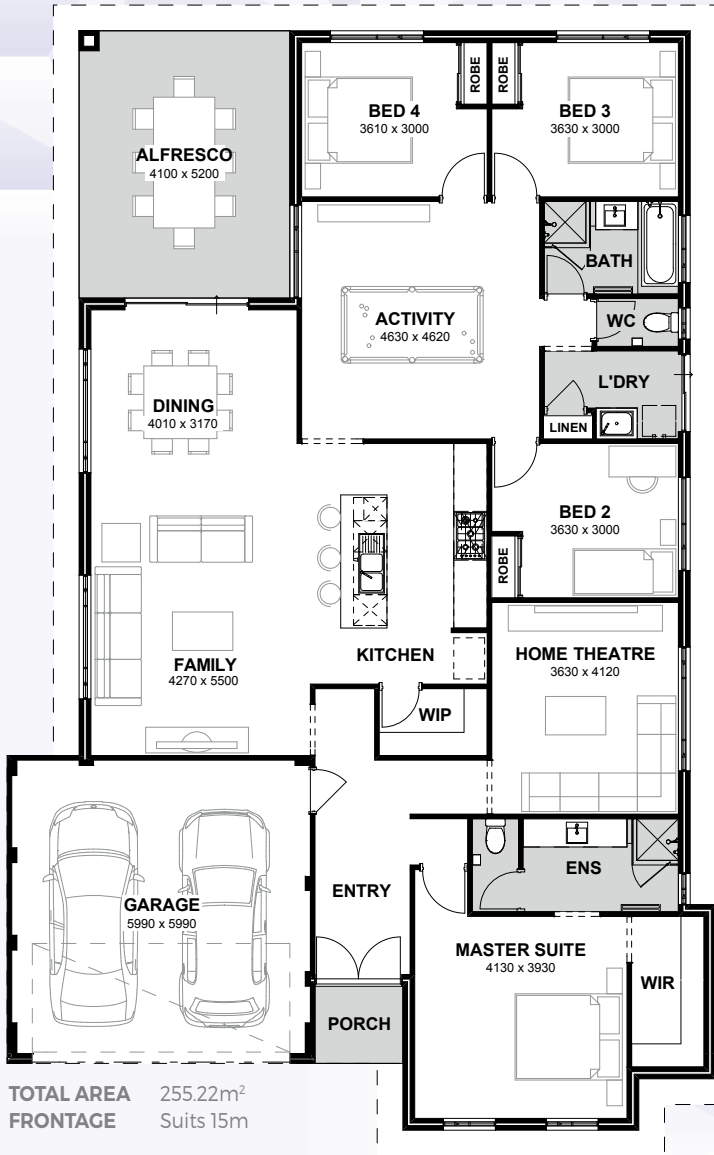

MANJIMUP

SAPPHIRE
SERIES

The Manjimup is a four bedroom, two bathroom home with massive activity area with views to the alfresco. Complete with home theatre this is a practical family layout and extremely liveable design.

INCLUSIONS

- ◆ Ducted reverse cycle air conditioning
- ◆ 30c high ceilings to the home including alfresco
- ◆ Internal brick wall with drywall lining system
- ◆ Silestone benchtops to kitchen, ensuite and bathroom
- ◆ 900mm kitchen appliances
- ◆ Under bench microwave recess including pot drawer
- ◆ Semi framed shower doors and screens
- ◆ Unframed mirrors with domed facings above vanities
- ◆ Inset trough to laundry
- ◆ 26L instantaneous hot water system
- ◆ 4 point NBN pack and 10 LED downlights