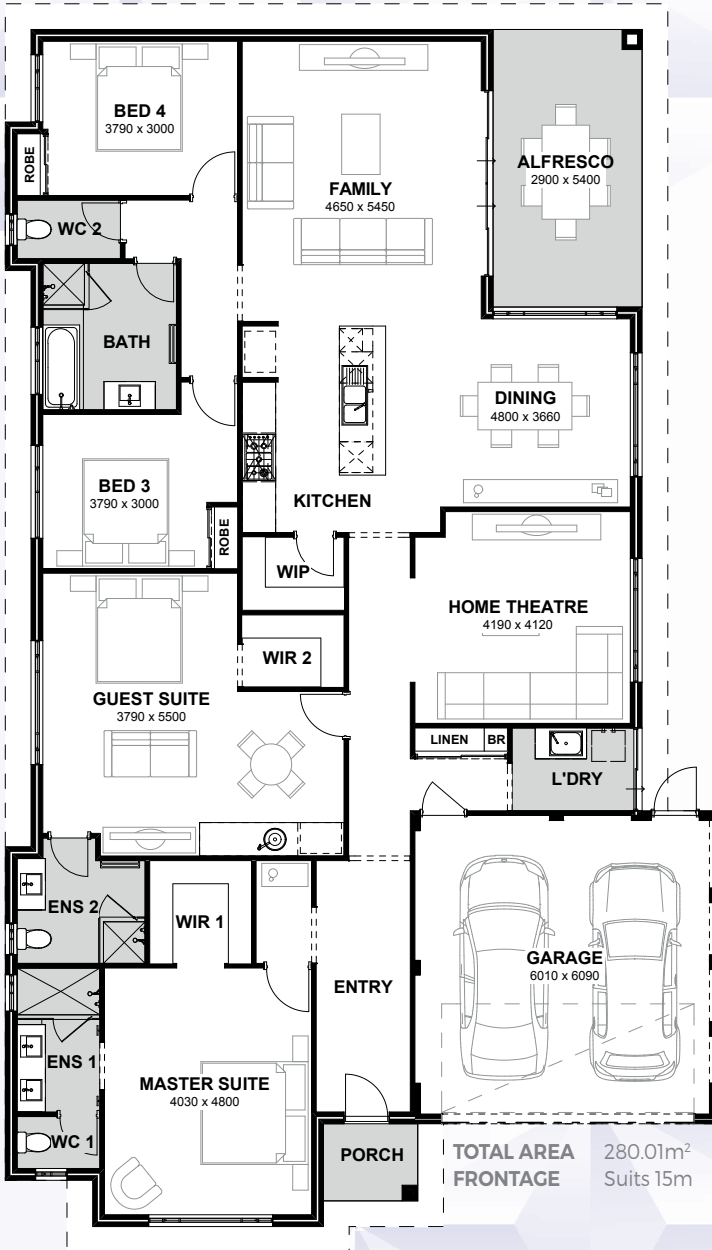

HARMONY MULTI GEN

The Harmony is a four bedroom, three bathroom home suited for multi-generational families. The guest suite features a sitting area and kitchenette to provide a private space for a young teenager, grandparents or guests staying for the weekend.

INCLUSIONS

- ◆ Ducted reverse cycle air conditioning
- ◆ 30c high ceilings to the home including alfresco
- ◆ Internal brick wall with drywall lining system
- ◆ Silestone benchtops to kitchen, ensuite and bathroom
- ◆ 900mm kitchen appliances
- ◆ Under bench microwave recess including pot drawer
- ◆ Semi framed shower doors and screens
- ◆ Unframed mirrors with domed facings above vanities
- ◆ Inset trough to laundry
- ◆ 26L instantaneous hot water system
- ◆ 4 point NBN pack and 10 LED downlights