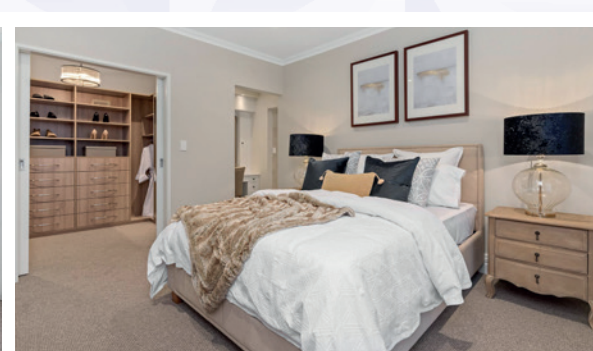

HAMELIN BAY

4 2 2 | 15

SAPPHIRE
SERIES

Designed with the modern family in mind, the Hamelin Bay ticks all the boxes. This home features four bedrooms, two bathrooms, home theatre, activity room and scullery.

INCLUSIONS

- ◆ Ducted reverse cycle air conditioning
- ◆ 30c high ceilings to the home including alfresco
- ◆ Internal brick wall with drywall lining system
- ◆ Silestone benchtops to kitchen, ensuite and bathroom
- ◆ 900mm kitchen appliances
- ◆ Under bench microwave recess including pot drawer
- ◆ Semi framed shower doors and screens
- ◆ Unframed mirrors with domed facings above vanities
- ◆ Inset trough to laundry
- ◆ 26L instantaneous hot water system
- ◆ 4 point NBN pack and 10 LED downlights