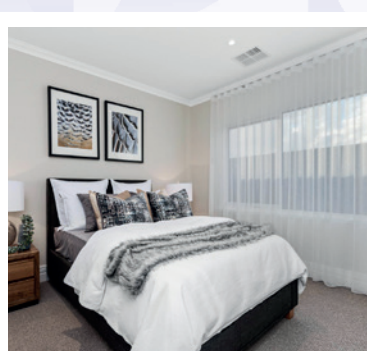

HAMELIN BAY

4 2 2 | 15

SAPPHIRE
SERIES

Designed with the modern family in mind, the Hamelin Bay ticks all the boxes. This home features four bedrooms, two bathrooms, home theatre, activity room and scullery.

INCLUSIONS

- ◆ Ducted reverse cycle air conditioning
- ◆ 30c high ceilings to the home including alfresco
- ◆ Internal brick wall with drywall lining system
- ◆ Silestone benchtops to kitchen, ensuite and bathroom
- ◆ 900mm kitchen appliances
- ◆ Under bench microwave recess including pot drawer
- ◆ Semi framed shower doors and screens
- ◆ Unframed mirrors with domed facings above vanities
- ◆ Inset trough to laundry
- ◆ 26L instantaneous hot water system
- ◆ 4 point NBN pack and 10 LED downlights