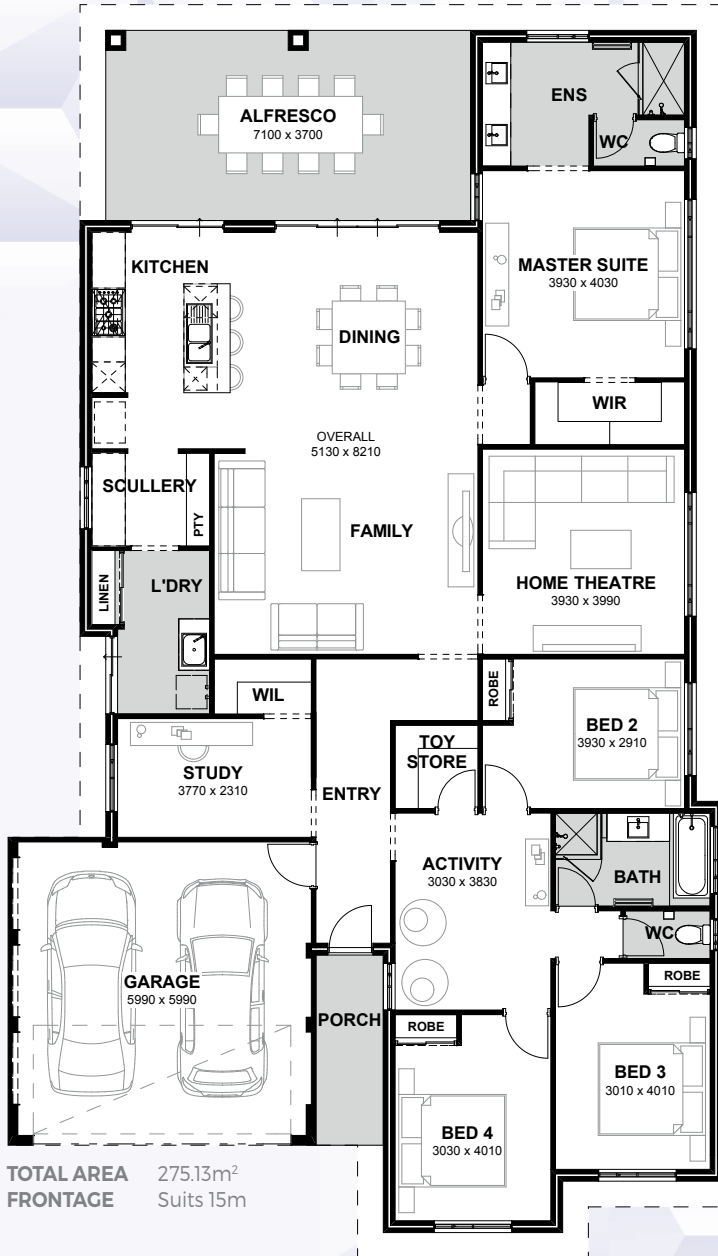

HAMELIN BAY

4 2 2 | 15

SAPPHIRE
SERIES

Designed with the modern family in mind, the Hamelin Bay ticks all the boxes. This home features four bedrooms, two bathrooms, home theatre, activity room and scullery.

INCLUSIONS

- ◆ Ducted reverse cycle air conditioning
- ◆ 30c high ceilings to the home including alfresco
- ◆ Internal brick wall with drywall lining system
- ◆ Silestone benchtops to kitchen, ensuite and bathroom
- ◆ 900mm kitchen appliances
- ◆ Under bench microwave recess including pot drawer
- ◆ Semi framed shower doors and screens
- ◆ Unframed mirrors with domed facings above vanities
- ◆ Inset trough to laundry
- ◆ 26L instantaneous hot water system
- ◆ 4 point NBN pack and 10 LED downlights