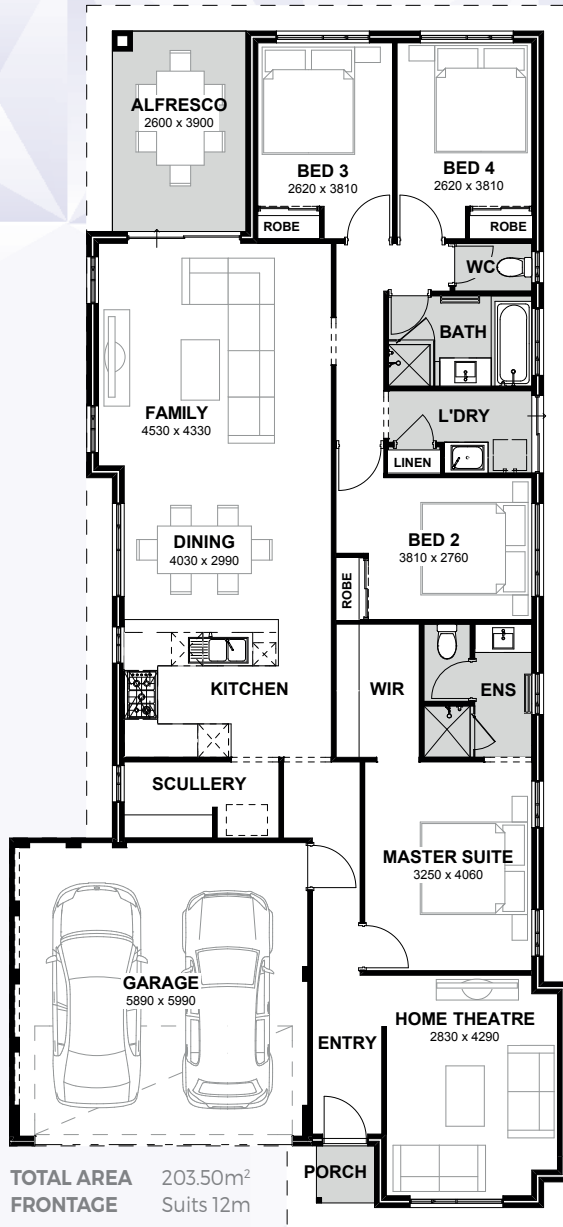

GLEN IRIS

With a large alfresco, home theatre and open plan living area, this home is perfect for the modern entertainer. The home has four bedrooms, two bathrooms and a scullery.

INCLUSIONS

- ◆ Ducted reverse cycle air conditioning
- ◆ 30c high ceilings to the home including alfresco
- ◆ Internal brick wall with drywall lining system
- ◆ Silestone benchtops to kitchen, ensuite and bathroom
- ◆ 900mm kitchen appliances
- ◆ Under bench microwave recess including pot drawer
- ◆ Semi framed shower doors and screens
- ◆ Unframed mirrors with domed facings above vanities
- ◆ Inset trough to laundry
- ◆ 26L instantaneous hot water system
- ◆ 4 point NBN pack and 10 LED downlights