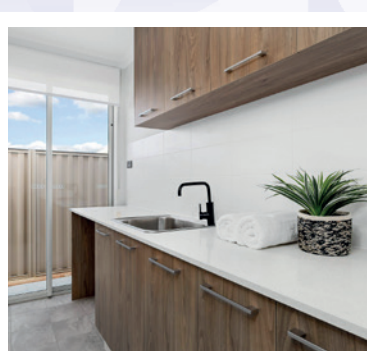

GEELONG

SAPPHIRE
SERIES

The Geelong is a three bedroom, two bathroom home. The uniquely positioned master suite to the rear of the home is adjacent to the large alfresco area perfect for an early morning cuppa or evening night cap.

INCLUSIONS

- ◆ Ducted reverse cycle air conditioning
- ◆ 30c high ceilings to the home including alfresco
- ◆ Internal brick wall with drywall lining system
- ◆ Silestone benchtops to kitchen, ensuite and bathroom
- ◆ 900mm kitchen appliances
- ◆ Under bench microwave recess including pot drawer
- ◆ Semi framed shower doors and screens
- ◆ Unframed mirrors with domed facings above vanities
- ◆ Inset trough to laundry
- ◆ 26L instantaneous hot water system
- ◆ 4 point NBN pack and 10 LED downlights