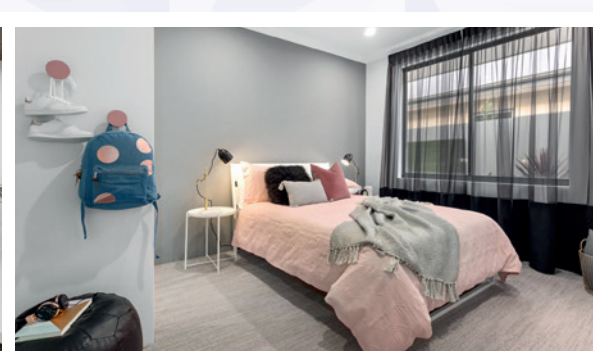

GEELONG

SAPPHIRE
SERIES

The Geelong is a three bedroom, two bathroom home. The uniquely positioned master suite to the rear of the home is adjacent to the large alfresco area perfect for an early morning cuppa or evening night cap.

INCLUSIONS

- ◆ Ducted reverse cycle air conditioning
- ◆ 30c high ceilings to the home including alfresco
- ◆ Internal brick wall with drywall lining system
- ◆ Silestone benchtops to kitchen, ensuite and bathroom
- ◆ 900mm kitchen appliances
- ◆ Under bench microwave recess including pot drawer
- ◆ Semi framed shower doors and screens
- ◆ Unframed mirrors with domed facings above vanities
- ◆ Inset trough to laundry
- ◆ 26L instantaneous hot water system
- ◆ 4 point NBN pack and 10 LED downlights