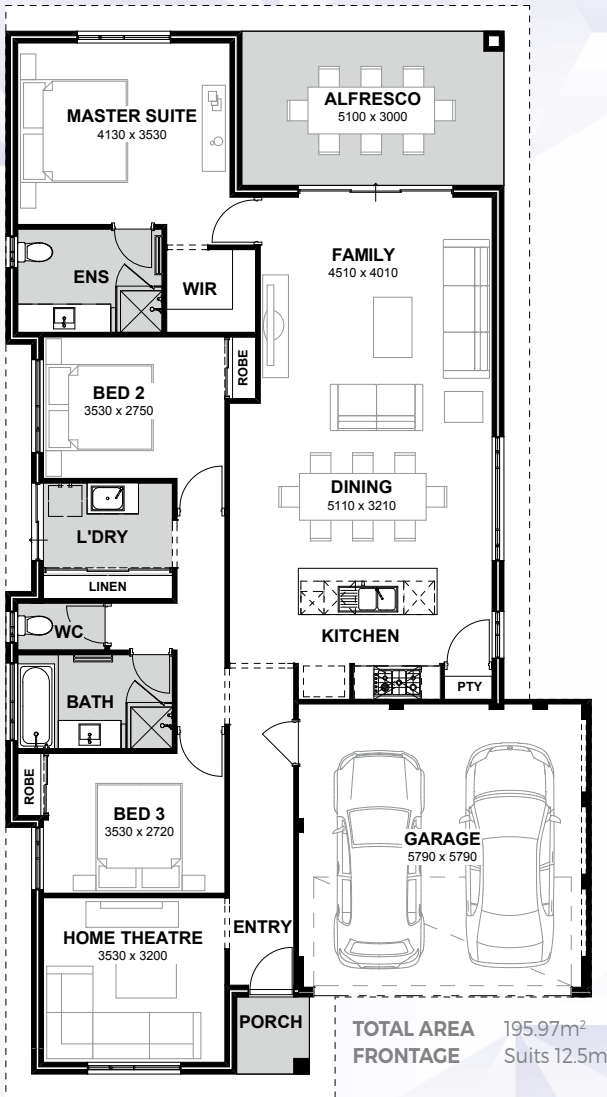

GEELONG

SAPPHIRE
SERIES

The Geelong is a three bedroom, two bathroom home. The uniquely positioned master suite to the rear of the home is adjacent to the large alfresco area perfect for an early morning cuppa or evening night cap.

INCLUSIONS

- ◆ Ducted reverse cycle air conditioning
- ◆ 30c high ceilings to the home including alfresco
- ◆ Internal brick wall with drywall lining system
- ◆ Silestone benchtops to kitchen, ensuite and bathroom
- ◆ 900mm kitchen appliances
- ◆ Under bench microwave recess including pot drawer
- ◆ Semi framed shower doors and screens
- ◆ Unframed mirrors with domed facings above vanities
- ◆ Inset trough to laundry
- ◆ 26L instantaneous hot water system
- ◆ 4 point NBN pack and 10 LED downlights