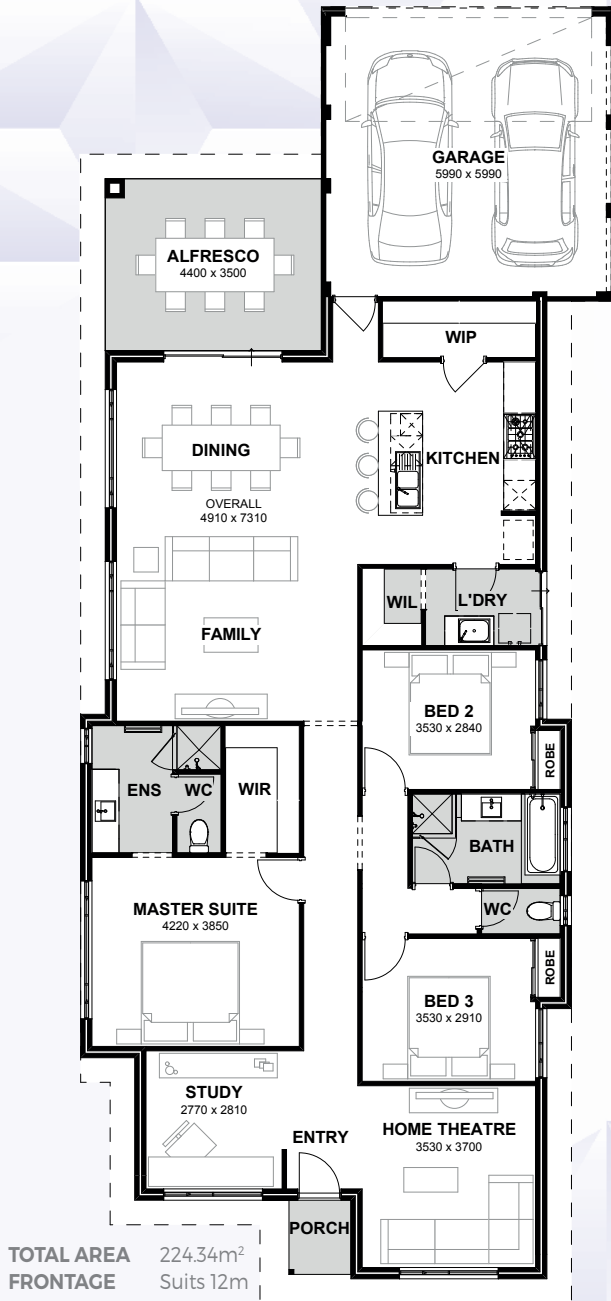

DAYLESFORD

3

2

2

12

SAPPHIRE
SERIES

The Daylesford is a cleverly designed three bedroom, two bathroom rear loaded home, complete with theatre and study.

INCLUSIONS

- ◆ Ducted reverse cycle air conditioning
- ◆ 30c high ceilings to the home including alfresco
- ◆ Internal brick wall with drywall lining system
- ◆ Silestone benchtops to kitchen, ensuite and bathroom
- ◆ 900mm kitchen appliances
- ◆ Under bench microwave recess including pot drawer
- ◆ Semi framed shower doors and screens
- ◆ Unframed mirrors with domed facings above vanities
- ◆ Inset trough to laundry
- ◆ 26L instantaneous hot water system
- ◆ 4 point NBN pack and 10 LED downlights