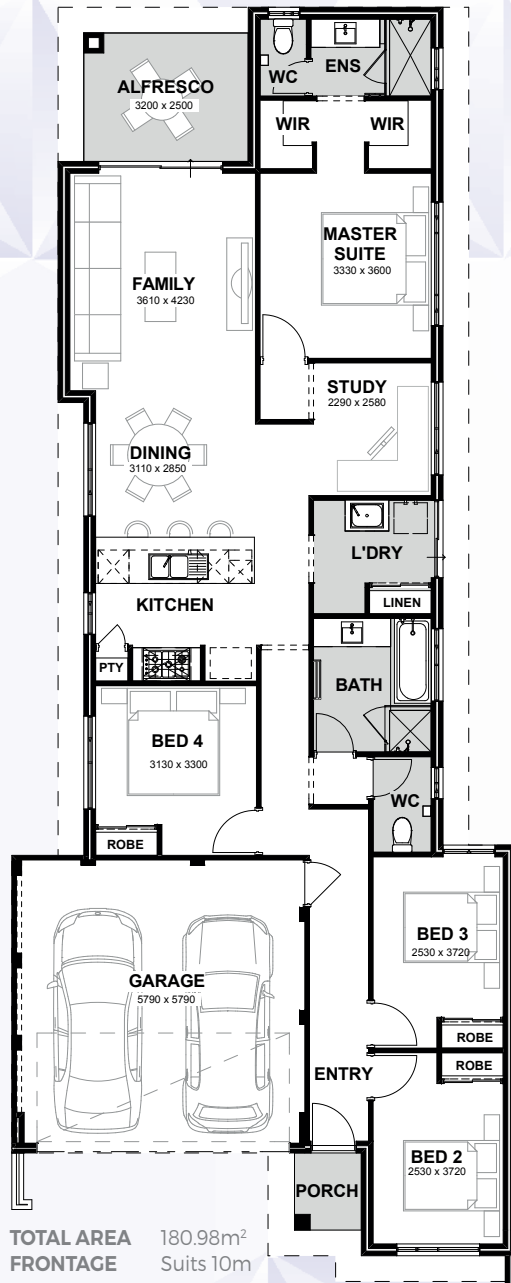

COFFS HARBOUR

SAPPHIRE
SERIES

The Coffs Harbour is a four bedroom, two bathroom home design which makes the most of narrow lot living. Carefully designed to be perfect for entertaining all year around.

INCLUSIONS

- ◆ Ducted reverse cycle air conditioning
- ◆ 30c high ceilings to the home including alfresco
- ◆ Internal brick wall with drywall lining system
- ◆ Silestone benchtops to kitchen, ensuite and bathroom
- ◆ 900mm kitchen appliances
- ◆ Under bench microwave recess including pot drawer
- ◆ Semi framed shower doors and screens
- ◆ Unframed mirrors with domed facings above vanities
- ◆ Inset trough to laundry
- ◆ 26L instantaneous hot water system
- ◆ 4 point NBN pack and 10 LED downlights