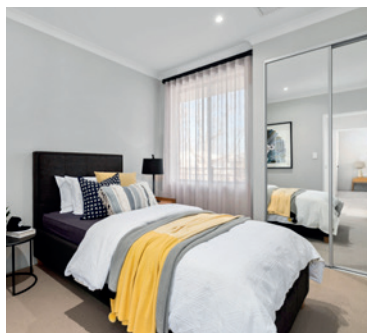

COFFS HARBOUR

SAPPHIRE
SERIES

The Coffs Harbour is a four bedroom, two bathroom home design which makes the most of narrow lot living. Carefully designed to be perfect for entertaining all year around.

INCLUSIONS

- ◆ Ducted reverse cycle air conditioning
- ◆ 30c high ceilings to the home including alfresco
- ◆ Internal brick wall with drywall lining system
- ◆ Silestone benchtops to kitchen, ensuite and bathroom
- ◆ 900mm kitchen appliances
- ◆ Under bench microwave recess including pot drawer
- ◆ Semi framed shower doors and screens
- ◆ Unframed mirrors with domed facings above vanities
- ◆ Inset trough to laundry
- ◆ 26L instantaneous hot water system
- ◆ 4 point NBN pack and 10 LED downlights