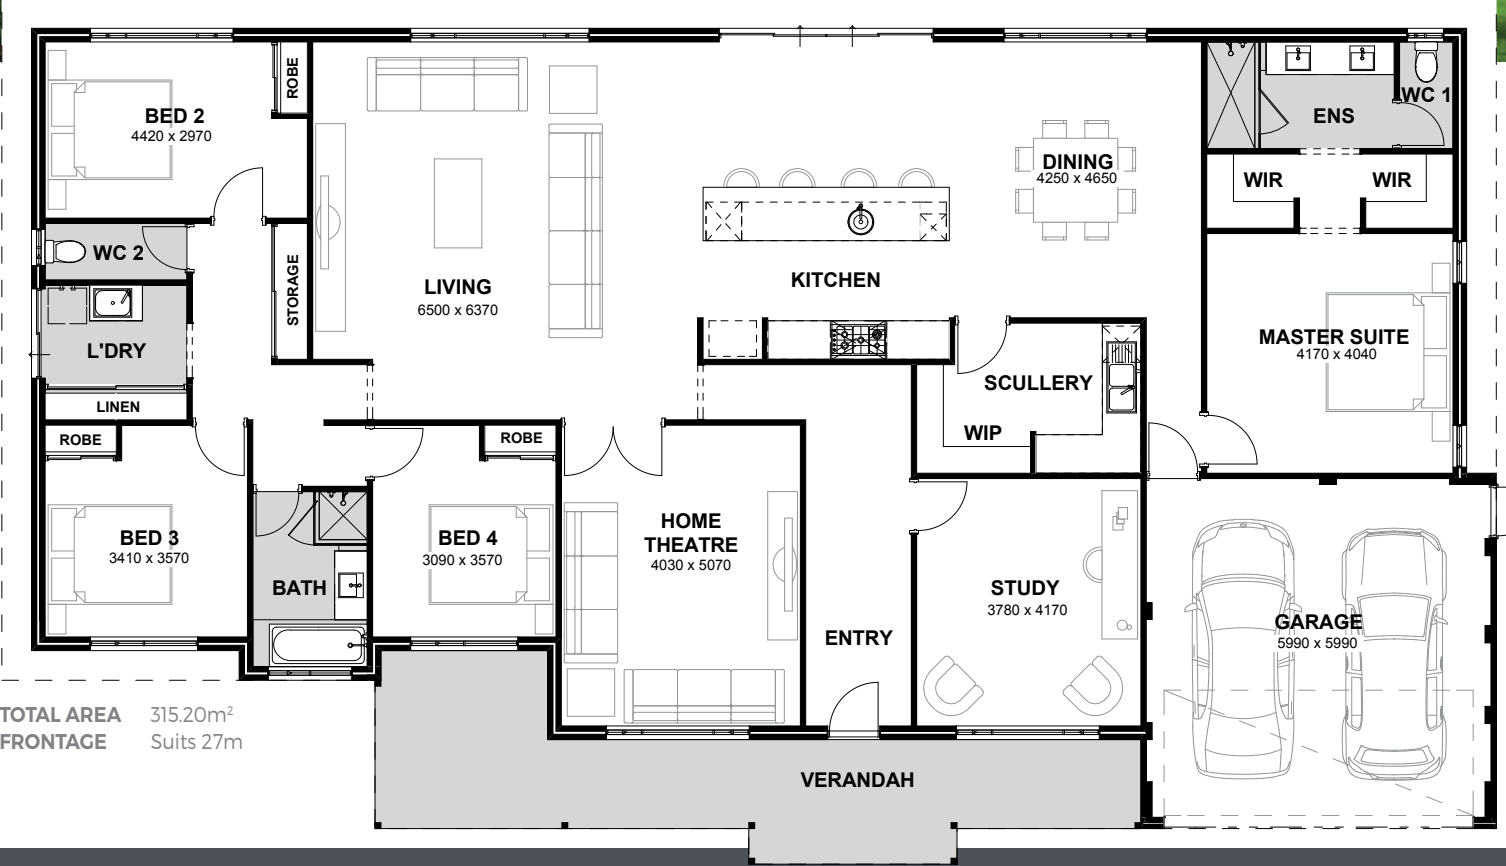

# THE Point Samson

4 2 2 | 27

TOTAL AREA 315.20m<sup>2</sup>  
FRONTAGE Suits 27m

When it comes to new home designs, you can't go past our range of farmhouse home designs. Our homes are designed with high ceilings to create the ultimate living experience. With a range of farmhouse designs that suit your style, you can enjoy the charm and warmth of a traditional farmhouse while still incorporating modern amenities and conveniences. Our farmhouse designs are carefully crafted to blend functionality with aesthetics, ensuring that every aspect of your home is both beautiful and practical. From spacious kitchens perfect for family gatherings to cozy bedrooms that provide a peaceful retreat, our farmhouse designs offer a harmonious balance of comfort and style.