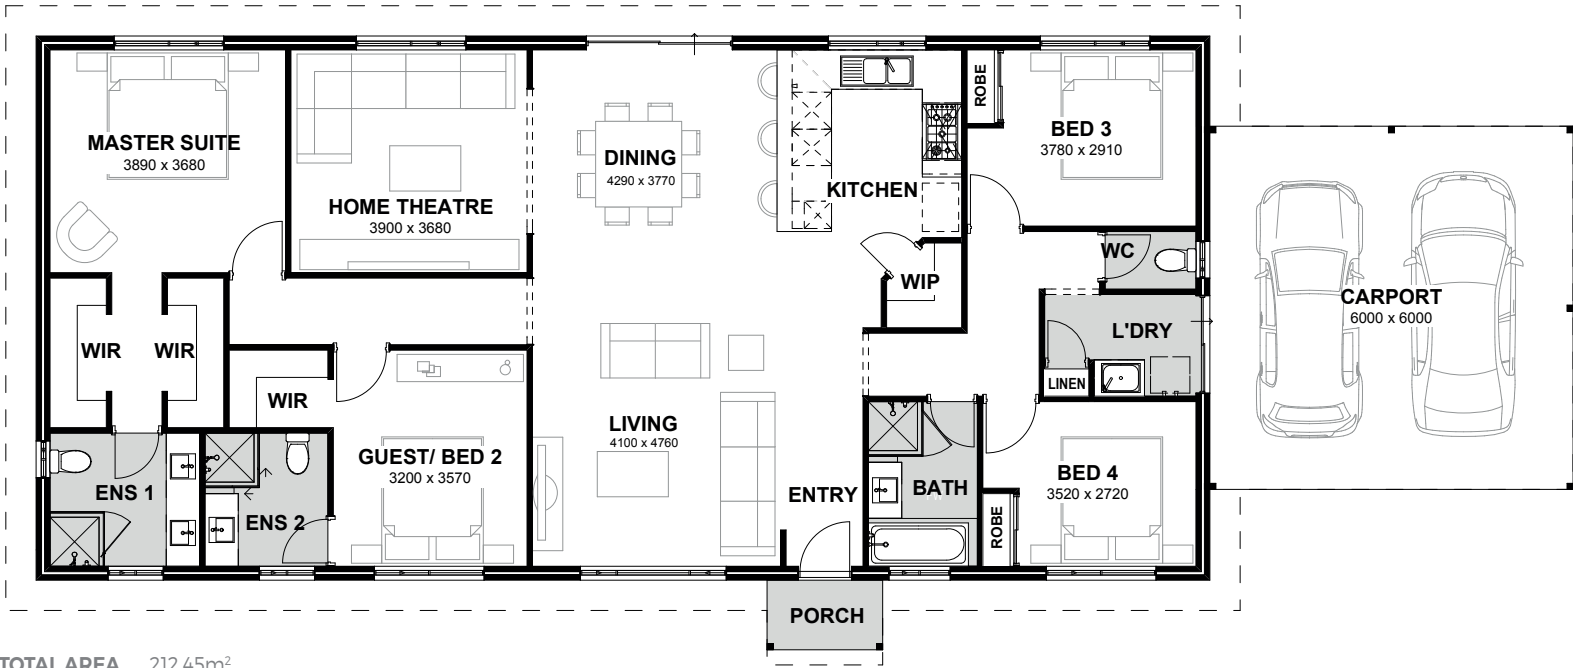

THE Port Denison

4 3 2 | 30

When it comes to new home designs, you can't go past our range of farmhouse home designs. Our homes are designed with high ceilings to create the ultimate living experience. With a range of farmhouse designs that suit your style, you can enjoy the charm and warmth of a traditional farmhouse while still incorporating modern amenities and conveniences. Our farmhouse designs are carefully crafted to blend functionality with aesthetics, ensuring that every aspect of your home is both beautiful and practical. From spacious kitchens perfect for family gatherings to cozy bedrooms that provide a peaceful retreat, our farmhouse designs offer a harmonious balance of comfort and style.

TOTAL AREA 212.45m²
FRONTAGE Suits 30m

9263 4450 | endeavourhomes.com.au

Images for illustration purposes only