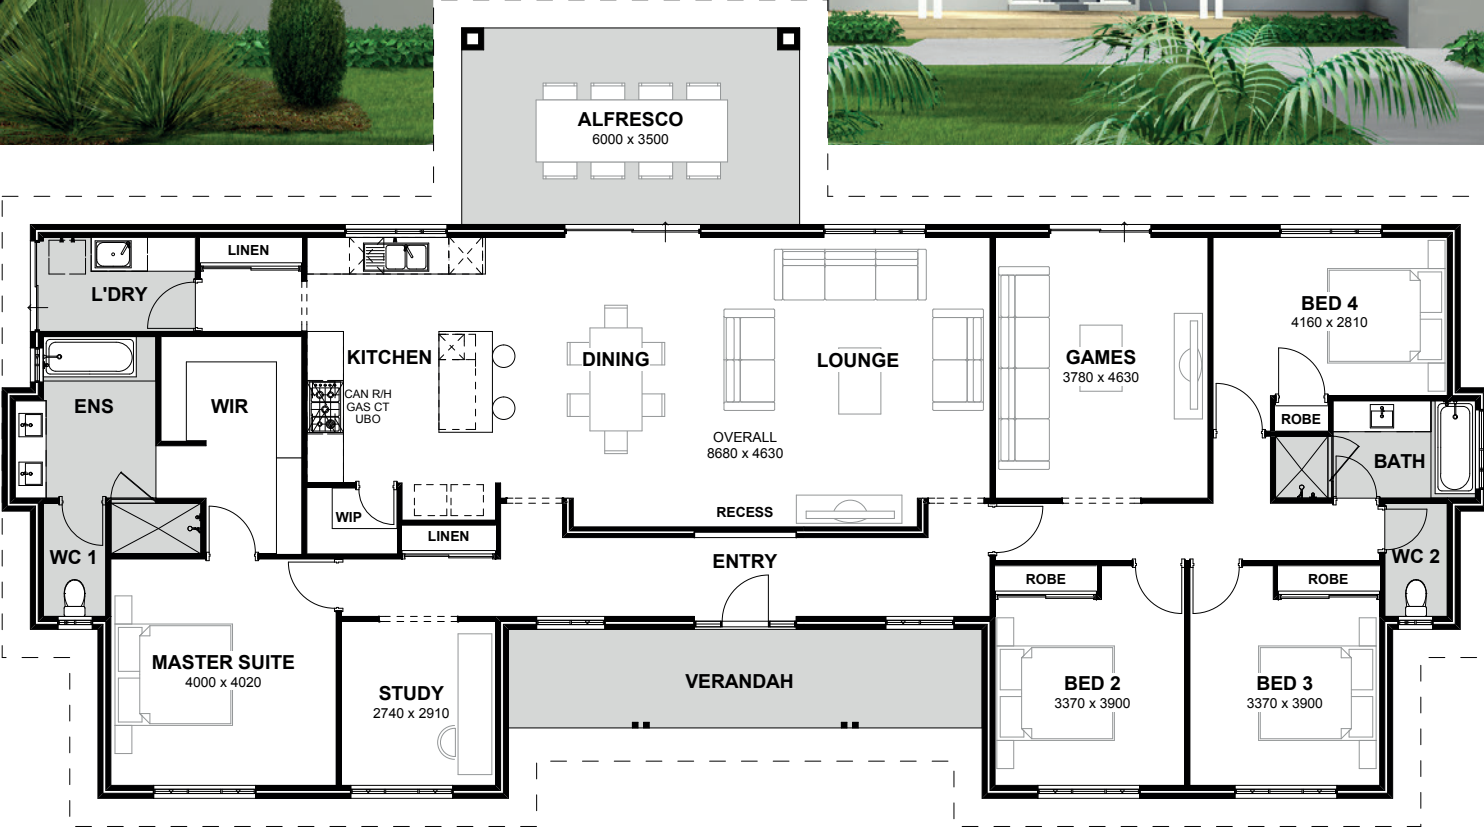

THE Northcliffe

4 2 2 | 28.5

TOTAL AREA 264.14m²
FRONTAGE Suits 28.5m

When it comes to new home designs, you can't go past our range of farmhouse home designs. Our homes are designed with high ceilings to create the ultimate living experience. With a range of farmhouse designs that suit your style, you can enjoy the charm and warmth of a traditional farmhouse while still incorporating modern amenities and conveniences. Our farmhouse designs are carefully crafted to blend functionality with aesthetics, ensuring that every aspect of your home is both beautiful and practical. From spacious kitchens perfect for family gatherings to cozy bedrooms that provide a peaceful retreat, our farmhouse designs offer a harmonious balance of comfort and style.