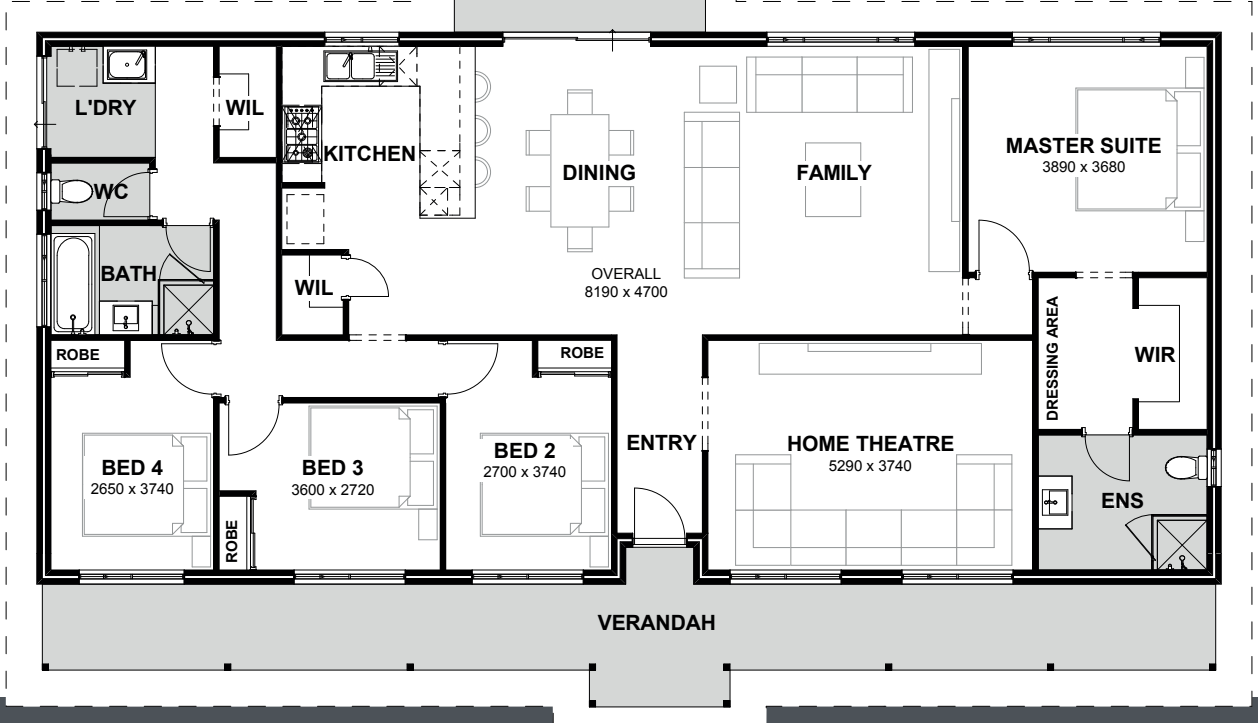

THE Jurien

4 2 2 | 22.5

When it comes to new home designs, you can't go past our range of farmhouse home designs. Our homes are designed with high ceilings to create the ultimate living experience. With a range of farmhouse designs that suit your style, you can enjoy the charm and warmth of a traditional farmhouse while still incorporating modern amenities and conveniences. Our farmhouse designs are carefully crafted to blend functionality with aesthetics, ensuring that every aspect of your home is both beautiful and practical. From spacious kitchens perfect for family gatherings to cozy bedrooms that provide a peaceful retreat, our farmhouse designs offer a harmonious balance of comfort and style.

TOTAL AREA
215.86m²
FRONTAGE
Suits 22.5m

9263 4450 | endeavourhomes.com.au

Images for illustration purposes only