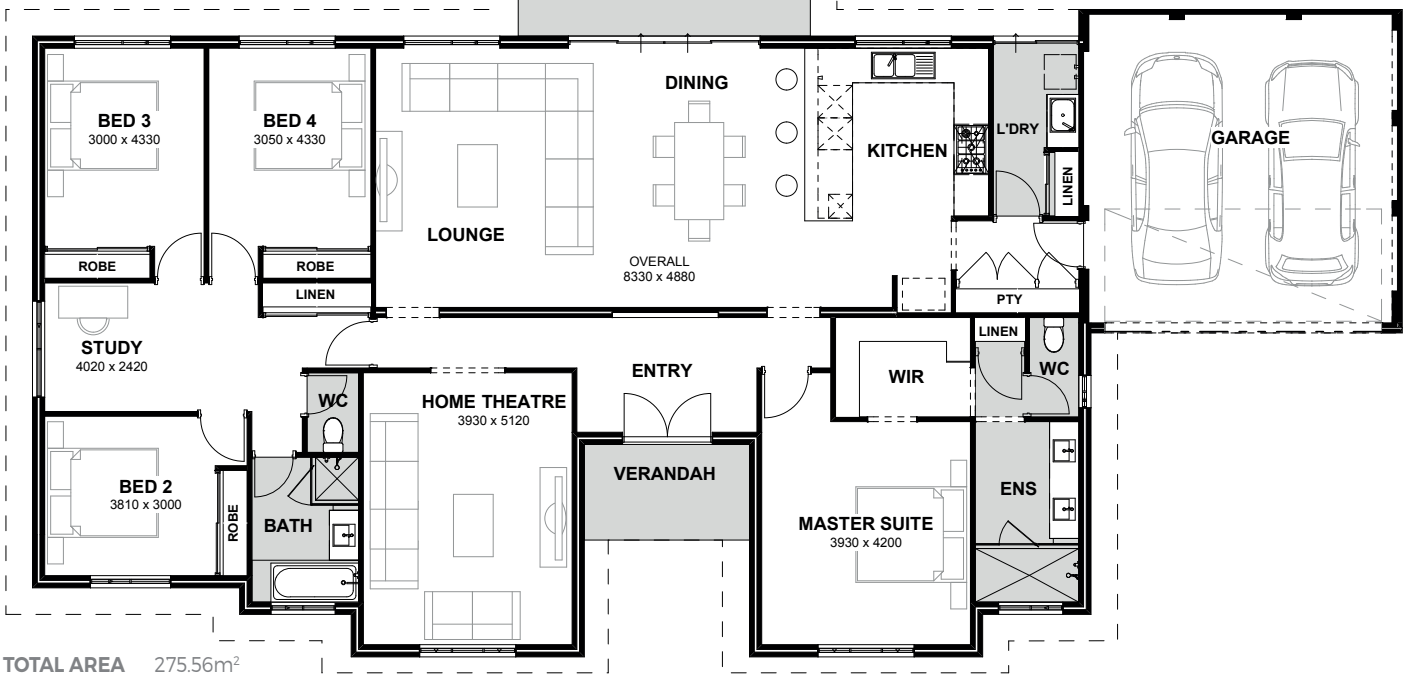

THE Donnybrook

4 2 2 | 27.5

TOTAL AREA 275.56m²
FRONTAGE Suits 27.5m

When it comes to new home designs, you can't go past our range of farmhouse home designs. Our homes are designed with high ceilings to create the ultimate living experience. With a range of farmhouse designs that suit your style, you can enjoy the charm and warmth of a traditional farmhouse while still incorporating modern amenities and conveniences. Our farmhouse designs are carefully crafted to blend functionality with aesthetics, ensuring that every aspect of your home is both beautiful and practical. From spacious kitchens perfect for family gatherings to cozy bedrooms that provide a peaceful retreat, our farmhouse designs offer a harmonious balance of comfort and style.