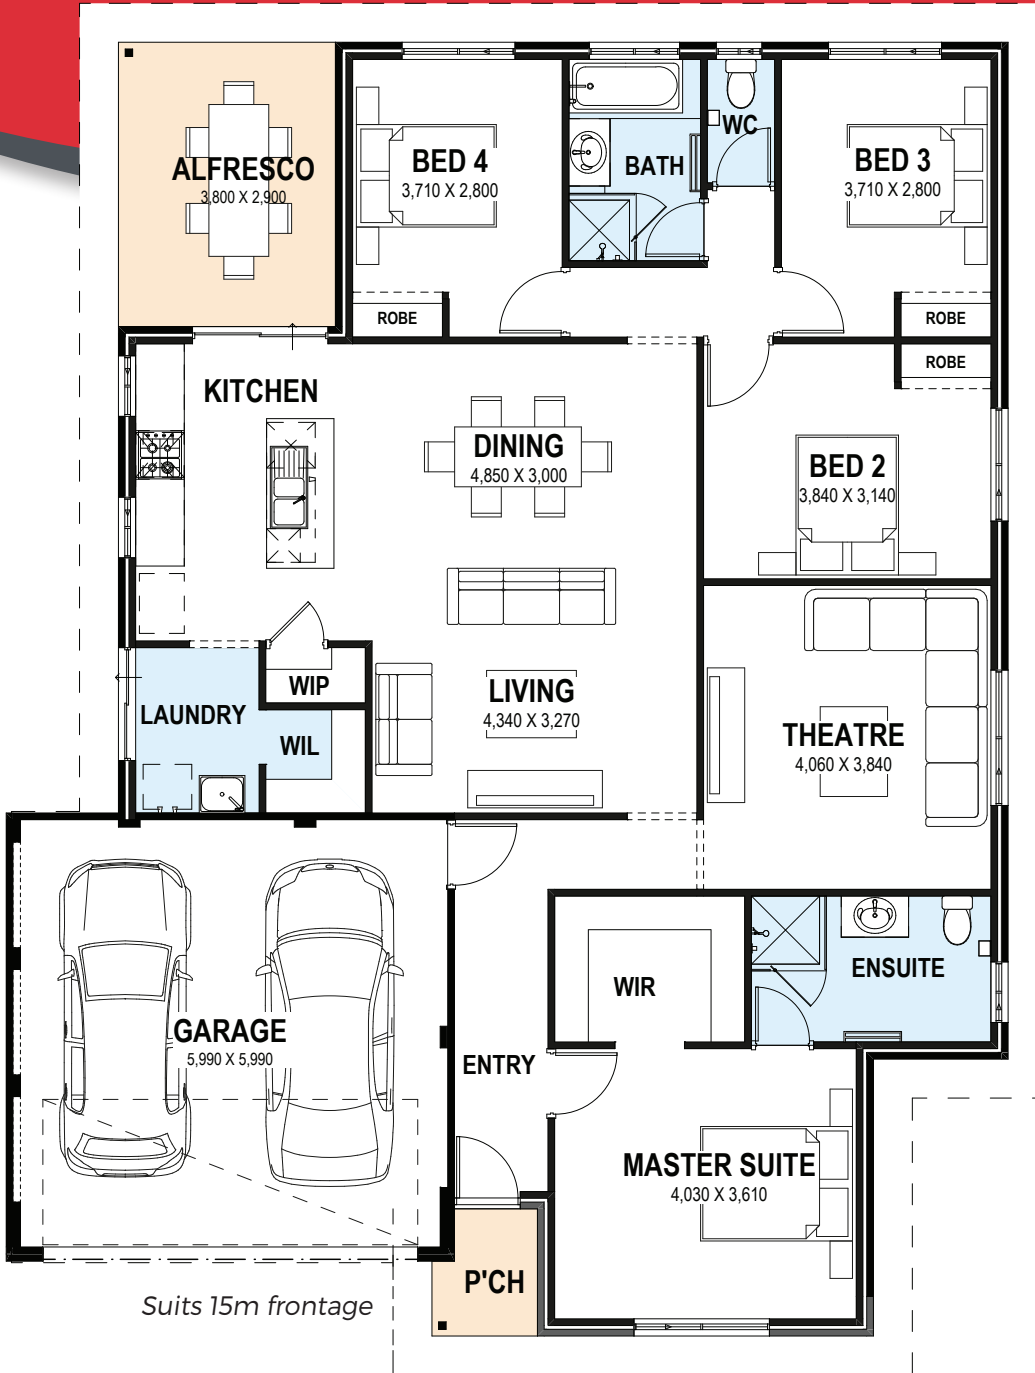

SOLUTION SERIES

The Daltrey

4 Bed | 2 Bath | Theatre Room | 2 Car Garage

Progress Watcher™

25 Year Structural Guarantee

Exclusive Interior Design Service

More information on the website

WHY CHOOSE THE SOLUTION SERIES?

The Solution Series is constructed to meet rigorous standards, guaranteeing that all supplementary options integrate smoothly without sacrificing quality. It offers a cost-effective entry point, allowing you to select from various features and incorporate the additional elements that are most important to you while staying within your budget.