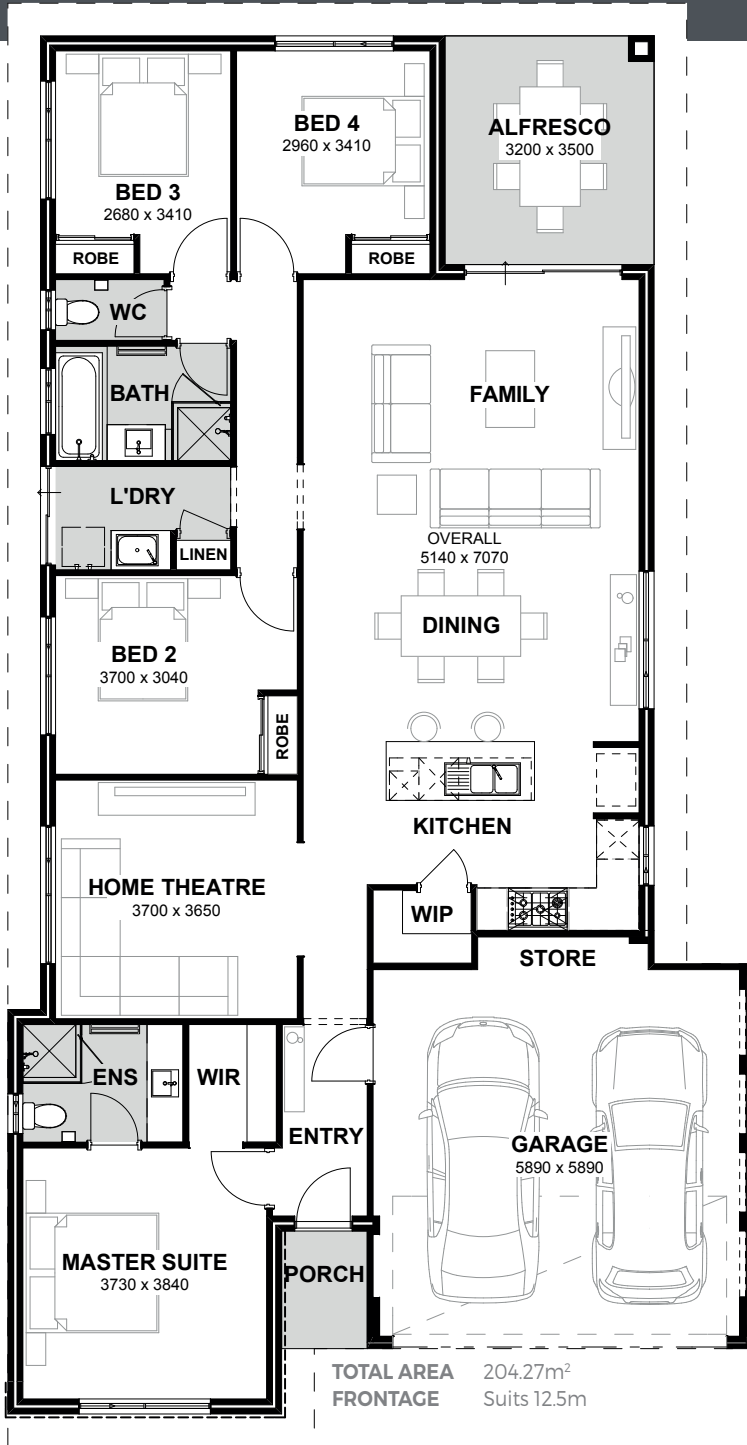

|↔| 12.5

Crafted with meticulous attention to detail and tailored for smaller block sizes, this residence exudes a sense of sophistication and functionality that belies its compact footprint. The inclusion of a home theatre and an open-plan living space elevates the home's appeal, offering residents a seamless blend of entertainment and relaxation within a thoughtfully designed layout.

In addition to its impressive features, this home embodies a modern and stylish aesthetic that is sure to captivate discerning homeowners seeking a balance of form and function. The strategic utilisation of space maximises every square metre, creating a harmonious environment that enhances daily living experiences and fosters a sense of comfort and convenience.