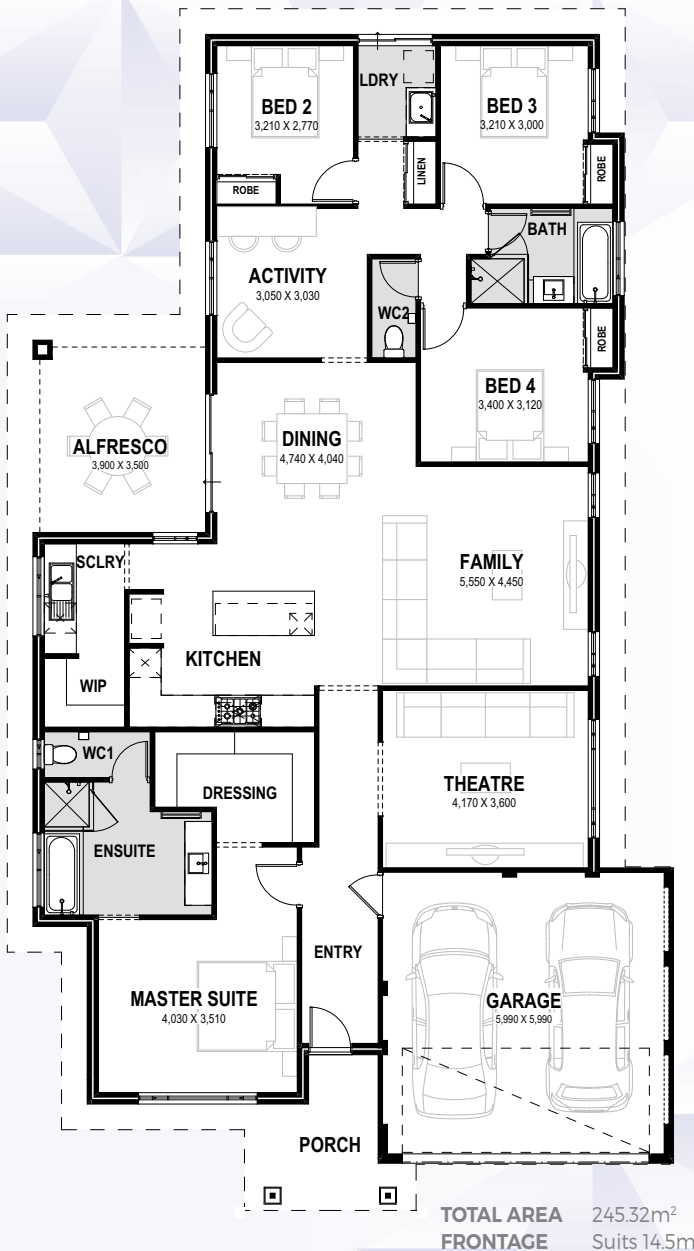

CANTERBURY 190

SAPPHIRE
SERIES

This 4 Bedroom, 2 Bathroom home has all the space for a growing family, a cosy Theatre and a functional Activity Room. The generous Living and Alfresco area is perfect for your family gatherings.

INCLUSIONS

- ◆ Ducted reverse cycle air conditioning
- ◆ 30c high ceilings to the home including alfresco
- ◆ Internal brick wall with drywall lining system
- ◆ Silestone benchtops to kitchen, ensuite and bathroom
- ◆ 900mm kitchen appliances
- ◆ Under bench microwave recess including pot drawer
- ◆ Semi framed shower doors and screens
- ◆ Unframed mirrors with domed facings above vanities
- ◆ Inset trough to laundry
- ◆ 26L instantaneous hot water system
- ◆ 4 point NBN pack and 10 LED downlights