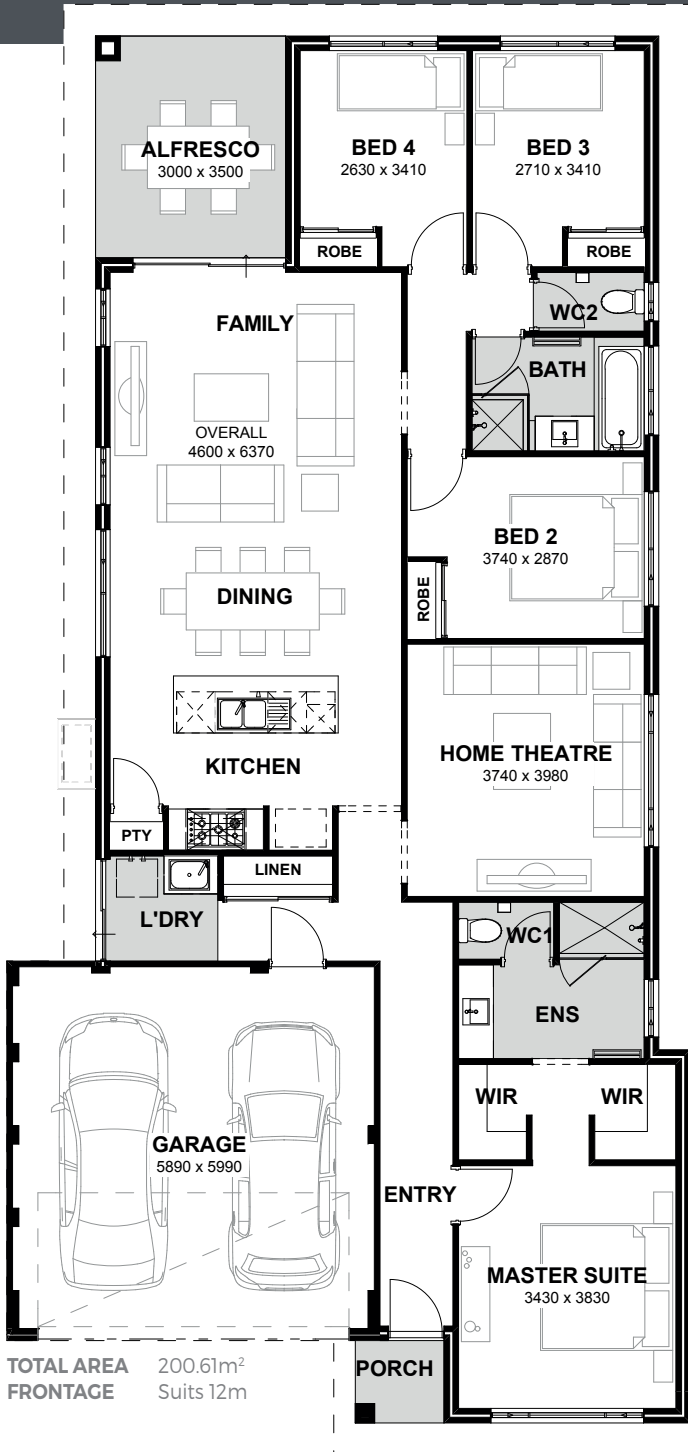

# THE BALLARAT

Introducing The Ballarat, an exquisite four-bedroom, two-bathroom home design that seamlessly blends modern sophistication with functional elegance. This meticulously crafted residence features a spacious alfresco area and a grand home theatre, offering residents the perfect balance of indoor and outdoor living spaces for relaxation and entertainment.

The heart of The Ballarat lies in its grand kitchen, designed to cater to the needs of a modern family. Boasting an extra-long serving bench and a breakfast bar, this culinary haven provides ample space for meal preparation and casual dining, making it an ideal setting for family brunches and gatherings. The thoughtful layout and premium finishes of the kitchen area elevate the overall aesthetic appeal of the home, creating a welcoming atmosphere for residents and guests alike.

In addition to its impressive kitchen, The Ballarat offers a harmonious blend of functionality and style throughout its living spaces. The four well-appointed bedrooms provide comfortable retreats for residents, while the two bathrooms exude luxury and convenience. With its spacious home theatre, residents can unwind and enjoy movie nights in the comfort of their own home, creating unforgettable moments with loved ones.