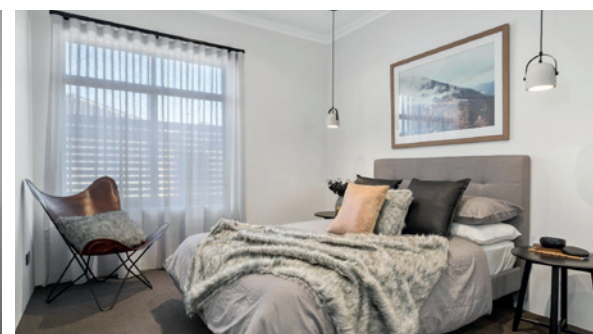

9263 4450 | endeavourhomes.com.au

Images for illustration purposes only

ENDEAVOUR HOMES
Builders of Quality