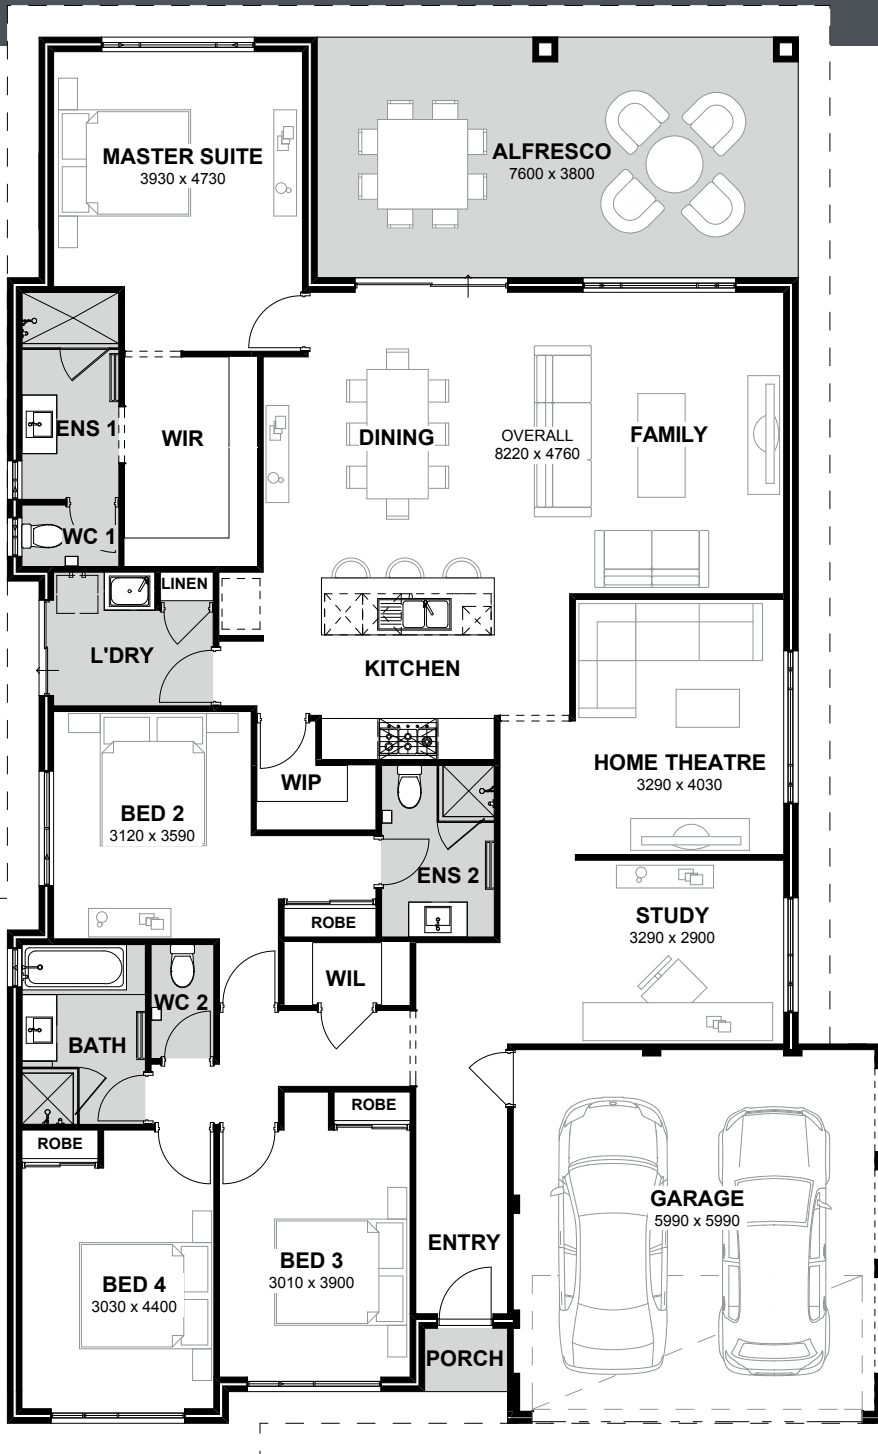

THE AUGUSTA

The Augusta epitomises refined living with its meticulously crafted four-bedroom, three-bathroom home design, featuring a dedicated study, home theatre. This sophisticated residence is designed to cater to the discerning homeowner seeking a harmonious blend of functionality and elegance in their living environment.

Stepping into The Augusta, residents are greeted by a seamless fusion of modern design and practicality, creating a space that is both inviting and versatile. The inclusion of a dedicated study area offers a private retreat for work or relaxation, while the home theatre provides an immersive entertainment experience for residents and guests alike. The rear of the home is thoughtfully designed to maximise outdoor living, with ample entertaining space that seamlessly transitions from indoor to outdoor areas, perfect for hosting gatherings or enjoying moments of tranquility.

TOTAL AREA 275.19m²
FRONTAGE Suits 15m

9263 4450 | endeavourhomes.com.au

Images for illustration purposes only

ENDEAVOUR HOMES
Builders of Quality