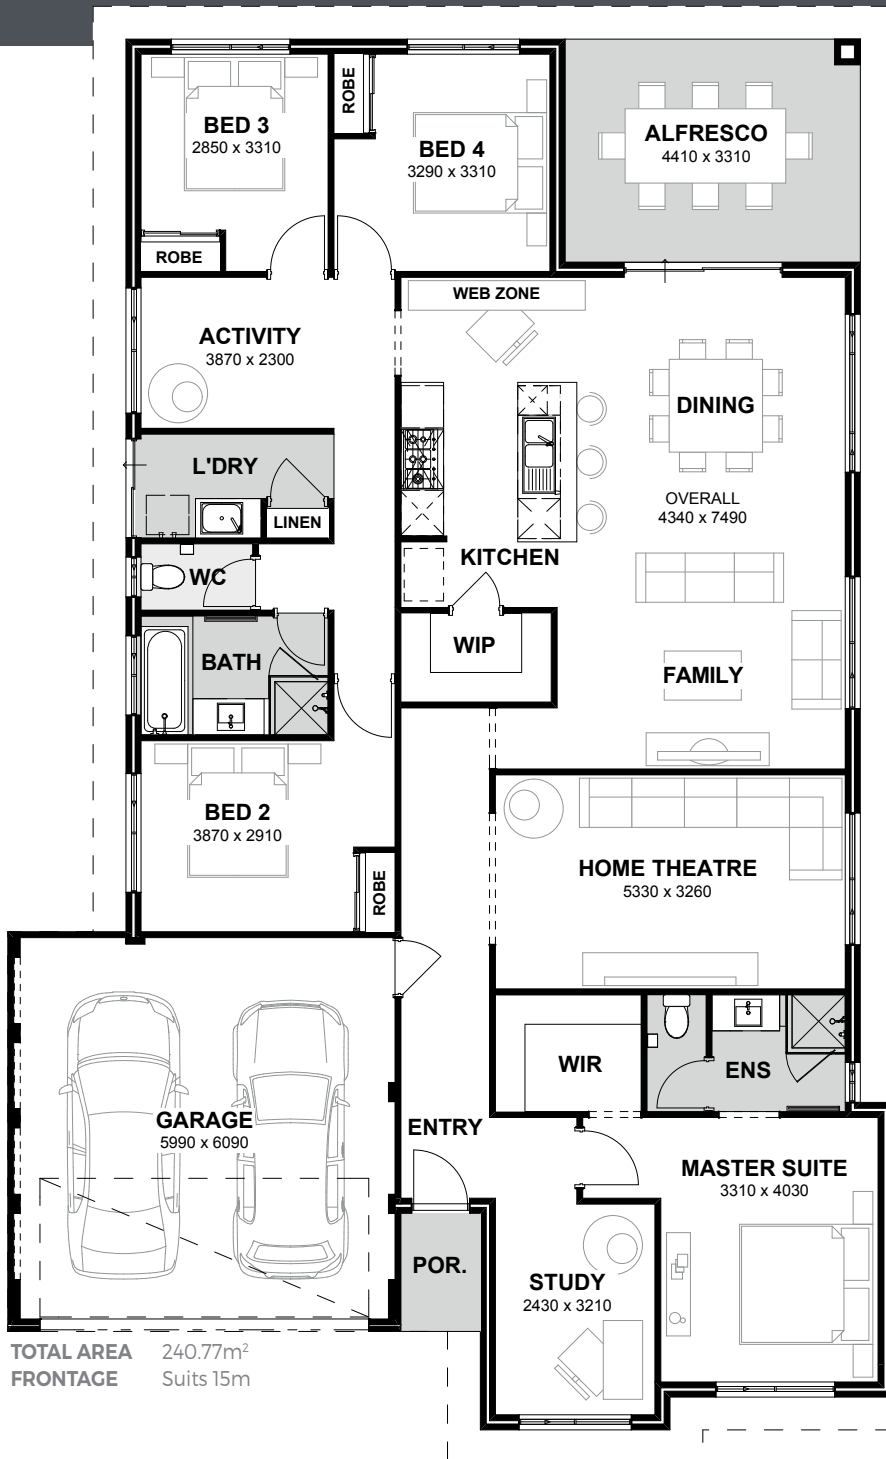

THE AUCKLAND

The Auckland epitomises the epitome of luxury and functionality, offering a comprehensive array of features and amenities that cater to the discerning homeowner's every need. Boasting four generously proportioned bedrooms, this residence provides ample space for both relaxation and productivity, ensuring that every member of the household can enjoy their own private sanctuary. The inclusion of a home theatre further enhances the entertainment options available within the home, providing a dedicated space for immersive viewing experience.

In addition to the impressive bedroom and entertainment offerings, the Auckland showcases a large walk-in pantry that adds a touch of convenience and organisation to the culinary experience. This well-appointed feature allows for ample storage of pantry essentials and kitchen supplies, streamlining meal preparation and enhancing the overall functionality of the home.